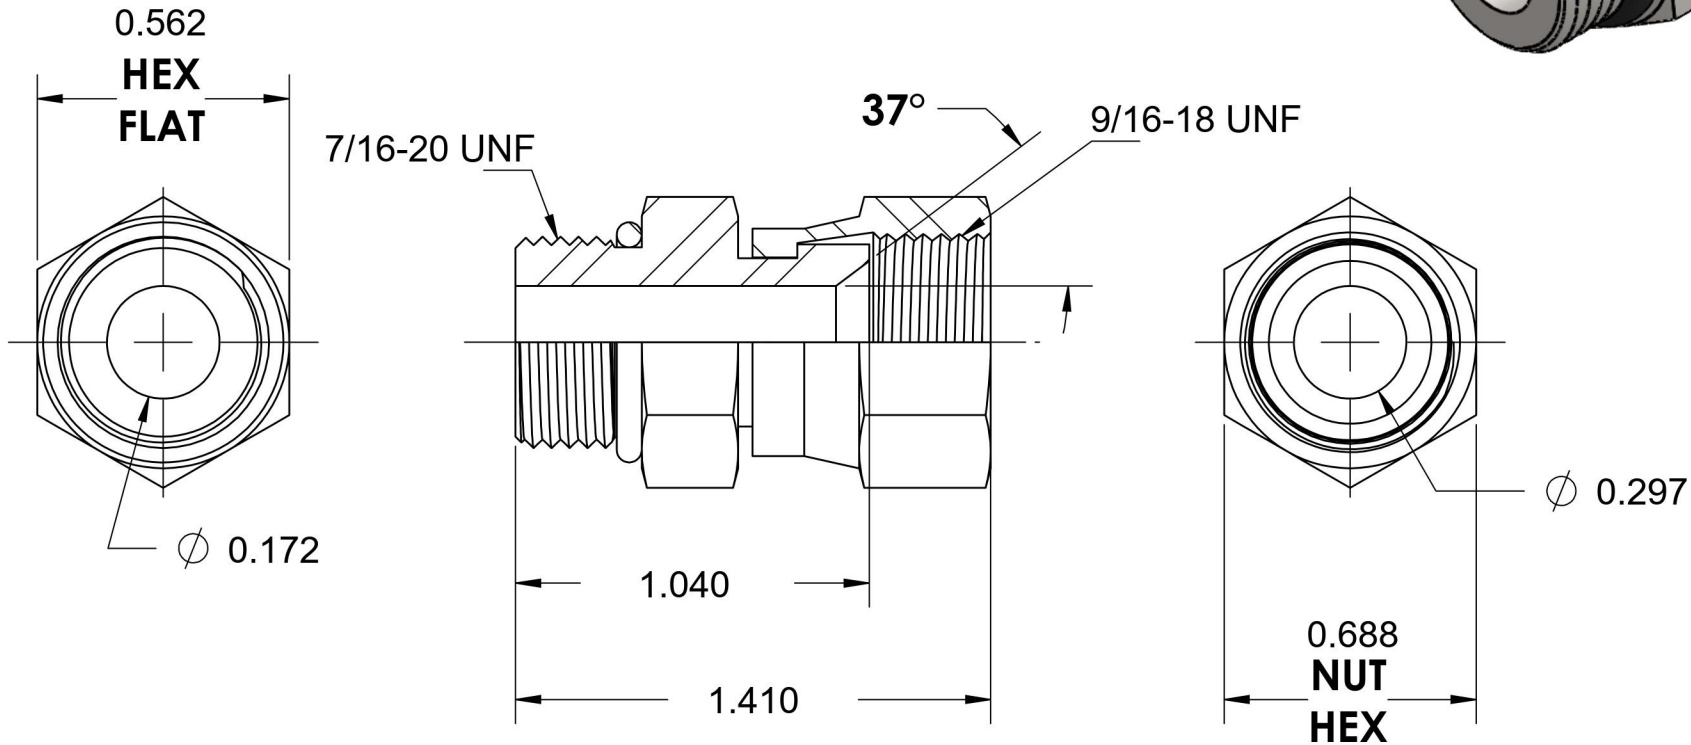

# 6402-04-06-O-SS

Stainless Steel, SAE J514 37° Flare Swivel Port Connector, 7/16-20 Male ORB x 3/8" Female JIC Swivel

6701 Cochran Road  
Solon, Ohio 44139  
Phone: (440) 248-1880  
Toll Free: 1-888-331-1523

<b>Temperature Rating</b> -40°F to 250°F	<b>Material</b> 316/316L Stainless Steel	<b>Industry Standards</b> SAE J514, SAE J1926-3	<b>Series</b> 6402-O-SS
<b>Pressure Rating</b> 7200 psi	<b>Finish</b> Passivated		<b>Series Description</b> SAE J514 37° Flare Swivel Port Connector