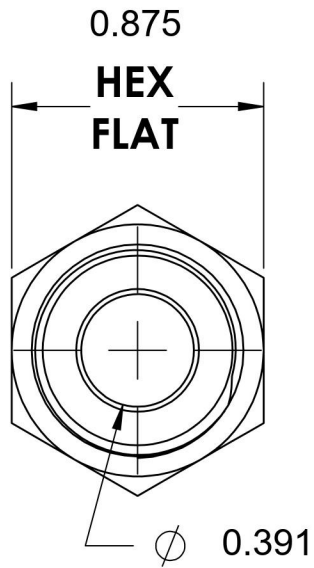

# 6400-08-04-O-SS

Stainless Steel, SAE J514 37° Flare Port Connector, 1/2" Male JIC x 7/16-20 Male ORB

6701 Cochran Road  
Solon, Ohio 44139  
Phone: (440) 248-1880  
Toll Free: 1-888-331-1523

<b>Temperature Rating</b> -40°F to 250°F	<b>Material</b> 316/316L Stainless Steel	<b>Industry Standards</b> SAE J514, SAE J1926-3	<b>Series</b> 6400-O-SS
<b>Pressure Rating</b> 7200 psi	<b>Finish</b> Passivated		<b>Series Description</b> SAE J514 37° Flare Port Connector