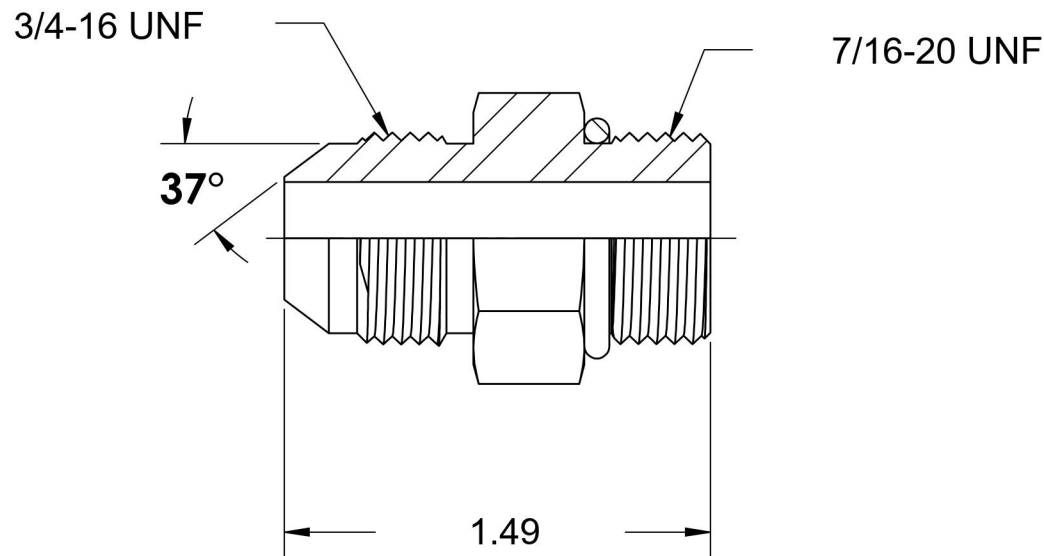

# 6400-08-04-O-SS

Stainless Steel, SAE J514 37° Flare Port Connector, 1/2" Male JIC x 7/16-20 Male ORB

6701 Cochran Road  
Solon, Ohio 44139  
Phone: (440) 248-1880  
Toll Free: 1-888-331-1523

<b>Temperature Rating</b> -40°F to 250°F	<b>Material</b> 316/316L Stainless Steel	<b>Industry Standards</b> SAE J514, SAE J1926-3	<b>Series</b> 6400-O-SS
<b>Pressure Rating</b> 7200 psi	<b>Finish</b> Passivated		<b>Series Description</b> SAE J514 37° Flare Port Connector