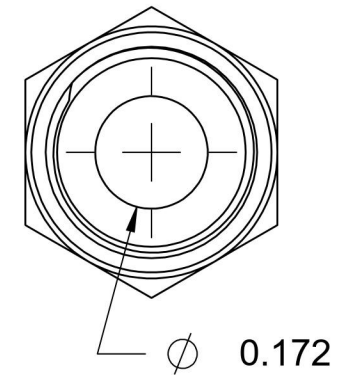

# 6400-08-04-O-SS

Stainless Steel, SAE J514 37° Flare Port Connector, 1/2" Male JIC x 7/16-20 Male ORB

6701 Cochran Road  
Solon, Ohio 44139  
Phone: (440) 248-1880  
Toll Free: 1-888-331-1523

<b>Temperature Rating</b> -40°F to 250°F	<b>Material</b> 316/316L Stainless Steel	<b>Industry Standards</b> SAE J514, SAE J1926-3	<b>Series</b> 6400-O-SS
<b>Pressure Rating</b> 7200 psi	<b>Finish</b> Passivated		<b>Series Description</b> SAE J514 37° Flare Port Connector