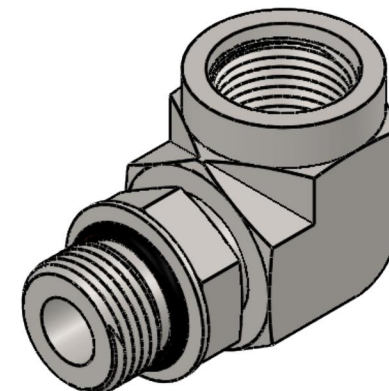

# 6815-20-20-NWO-SS

Stainless Steel, SAE J1926 Adjustable O-Ring Boss 90° Female Port Elbow, 1-5/8-12 Male Adjustable ORB x 1-5/8-12 Female ORB

6701 Cochran Road  
Solon, Ohio 44139  
Phone: (440) 248-1880  
Toll Free: 1-888-331-1523

**Temperature Rating**

-40°F to 250°F

**Pressure Rating**

2500 psi

**Material**

316/316L Stainless Steel

**Finish**

Passivated

**Industry Standards**

SAE J1926-1,-3, SAE J515

**Series**

6815-NWO-SS

**Series Description**

SAE J1926 Adjustable O-Ring Boss  
90° Female Port Elbow