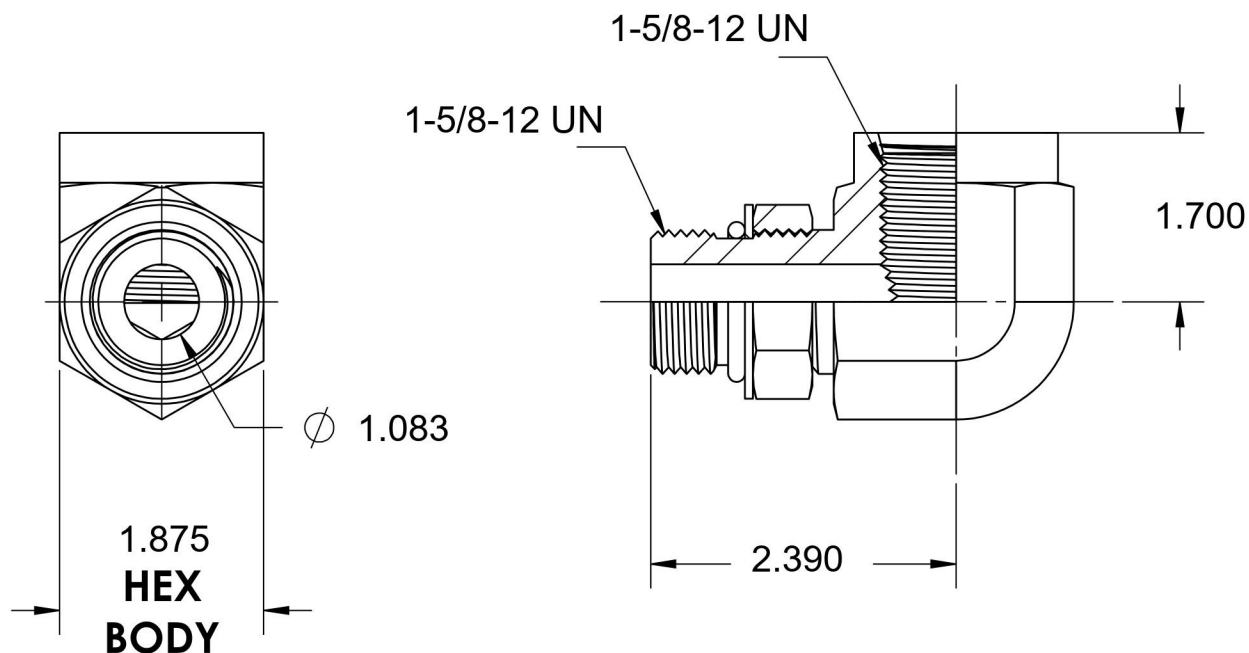

# 6815-20-20-NWO-SS

Stainless Steel, SAE J1926 Adjustable O-Ring Boss 90° Female Port Elbow, 1-5/8-12 Male Adjustable ORB x 1-5/8-12 Female ORB

6701 Cochran Road  
Solon, Ohio 44139  
Phone: (440) 248-1880  
Toll Free: 1-888-331-1523

**Temperature Rating**

-40°F to 250°F

**Pressure Rating**

2500 psi

**Material**

316/316L Stainless Steel

**Finish**

Passivated

**Industry Standards**

SAE J1926-1,-3, SAE J515

**Series**

6815-NWO-SS

**Series Description**

SAE J1926 Adjustable O-Ring Boss  
90° Female Port Elbow