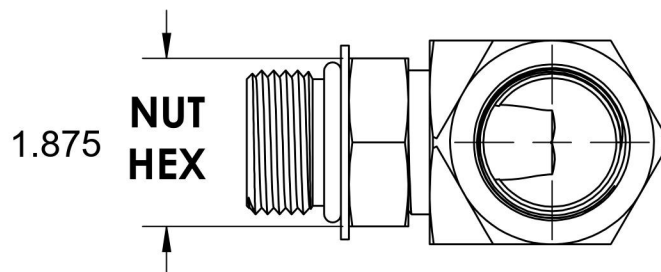

# 6815-20-20-NWO-SS

Stainless Steel, SAE J1926 Adjustable O-Ring Boss 90° Female Port Elbow, 1-5/8-12 Male Adjustable ORB x 1-5/8-12 Female ORB

6701 Cochran Road  
Solon, Ohio 44139  
Phone: (440) 248-1880  
Toll Free: 1-888-331-1523

**Industry Standards**

SAE J1926-1,-3, SAE J515

**Series**

6815-NWO-SS

**Series Description**

SAE J1926 Adjustable O-Ring Boss  
90° Female Port Elbow