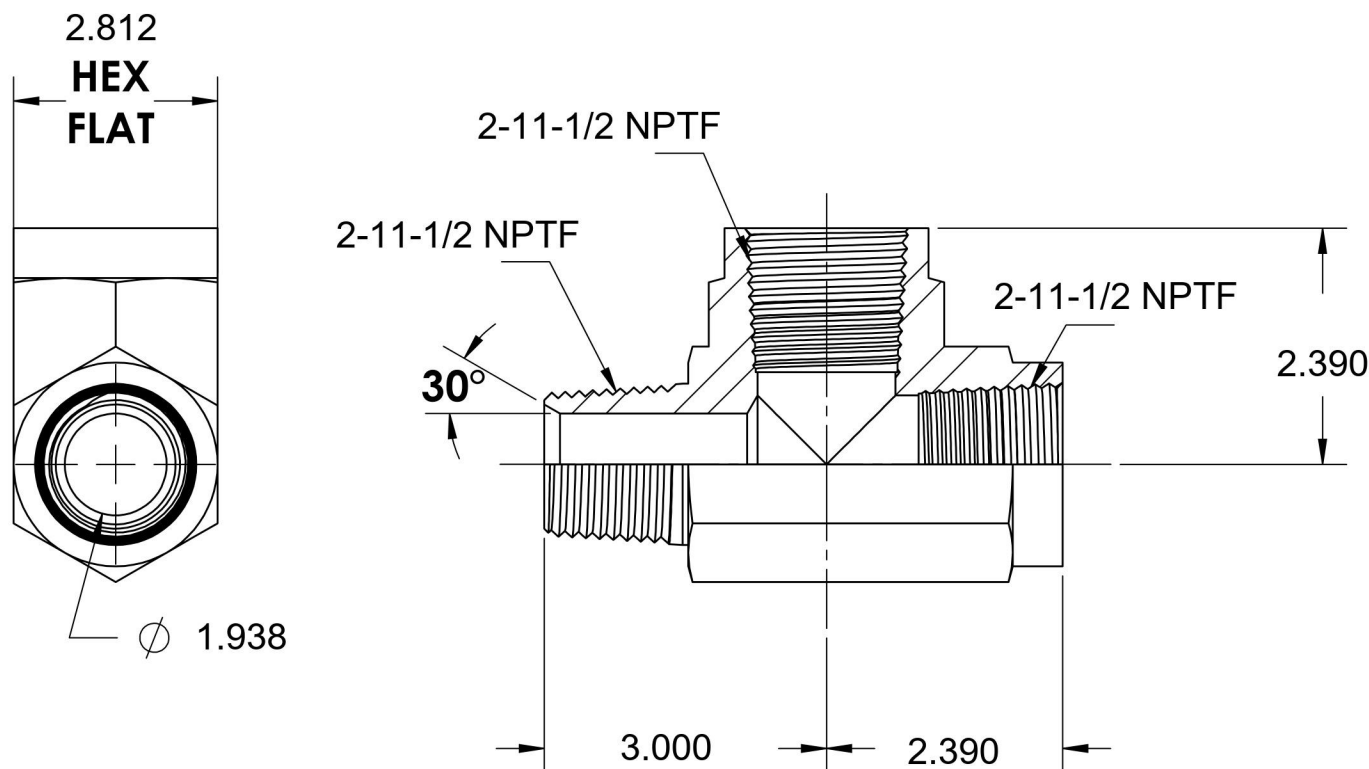

5602-32-32-SS

Stainless Steel, SAE J514 Pipe Male Run Tee, 2" Male NPTF 30° x 2" Female NPTF

6701 Cochran Road
Solon, Ohio 44139
Phone: (440) 248-1880
Toll Free: 1-888-331-1523

Temperature Rating

-425°F to 1200°F

Pressure Rating

1500 psi

Material

316/316L Stainless Steel

Finish

Passivated

Industry Standards

SAE J514, SAE J476

Series

5602-SS

Series Description

SAE J514 Pipe Male Run Tee