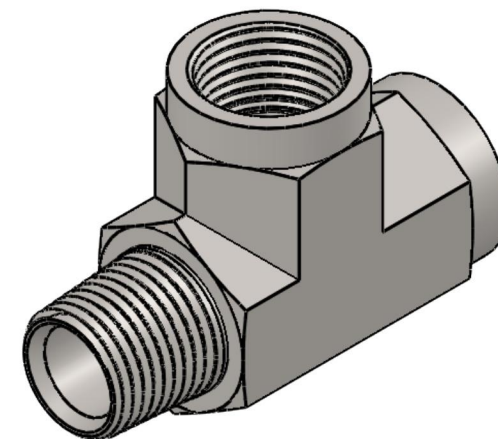

5602-32-32-SS

Stainless Steel, SAE J514 Pipe Male Run Tee, 2" Male NPTF 30° x 2" Female NPTF

6701 Cochran Road
Solon, Ohio 44139
Phone: (440) 248-1880
Toll Free: 1-888-331-1523

Temperature Rating

-425°F to 1200°F

Pressure Rating

1500 psi

Material

316/316L Stainless Steel

Finish

Passivated

Industry Standards

SAE J514, SAE J476

Series

5602-SS

Series Description

SAE J514 Pipe Male Run Tee