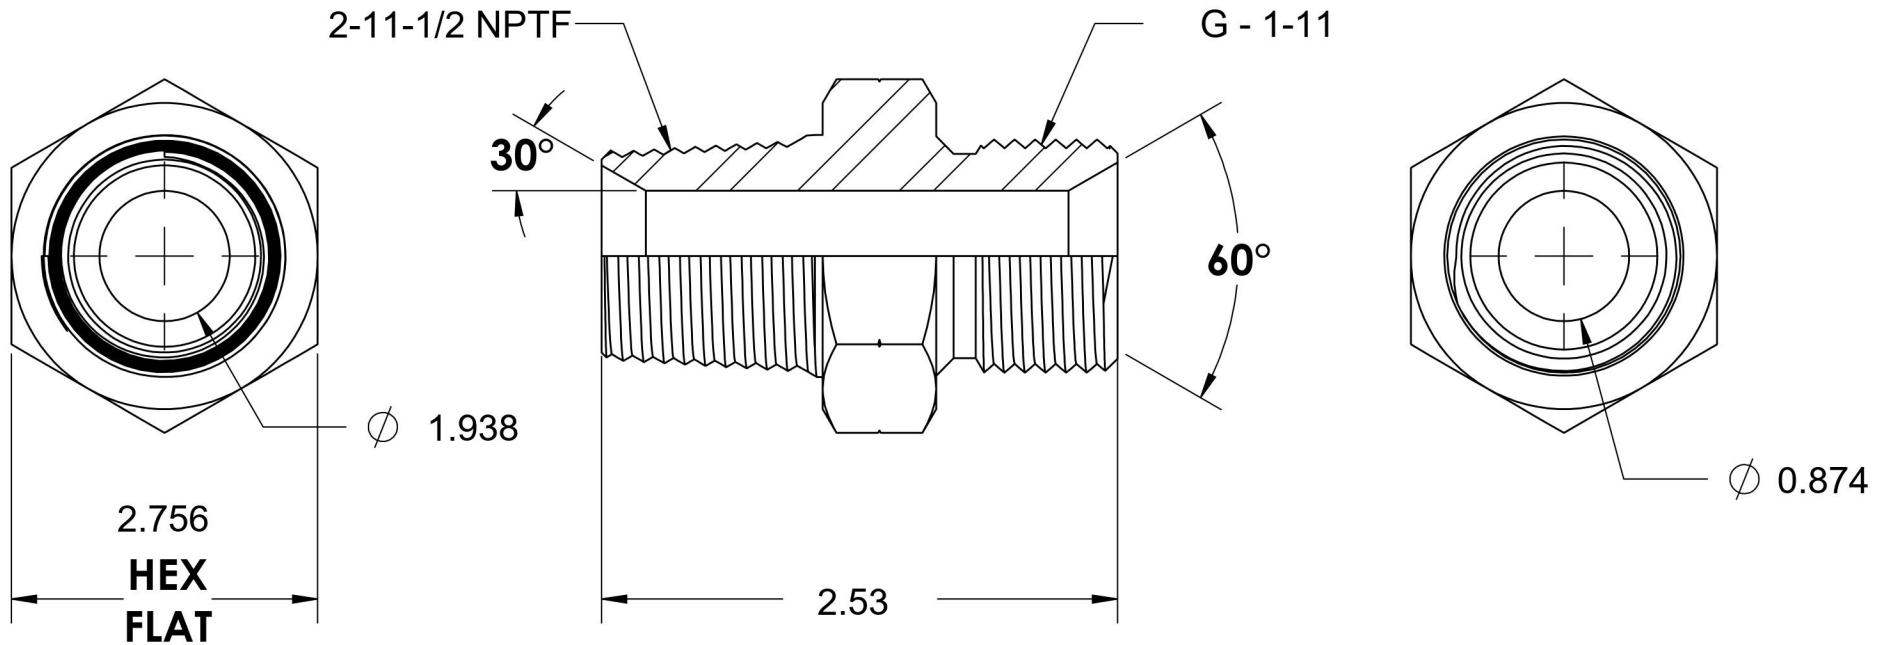

7032-32-16

Steel, SAE J476 Pipe Male BSPP Port/Line Adapter, 2" Male NPTF 30° x 1-11 Male BSPP 60° Line/Port

6701 Cochran Road
Solon, Ohio 44139
Phone: (440) 248-1880
Toll Free: 1-888-331-1523

Temperature Rating	Material	Industry Standards	Series
-65°F to 500°F	C1045 / 12L14 Steel	SAE J476, ISO 1179	7032
Pressure Rating	Finish	ISO 8434-6, ASTM B633	Series Description
1700 psi	Trivalent Zinc		SAE J476 Pipe Male BSPP Port/Line Adapter