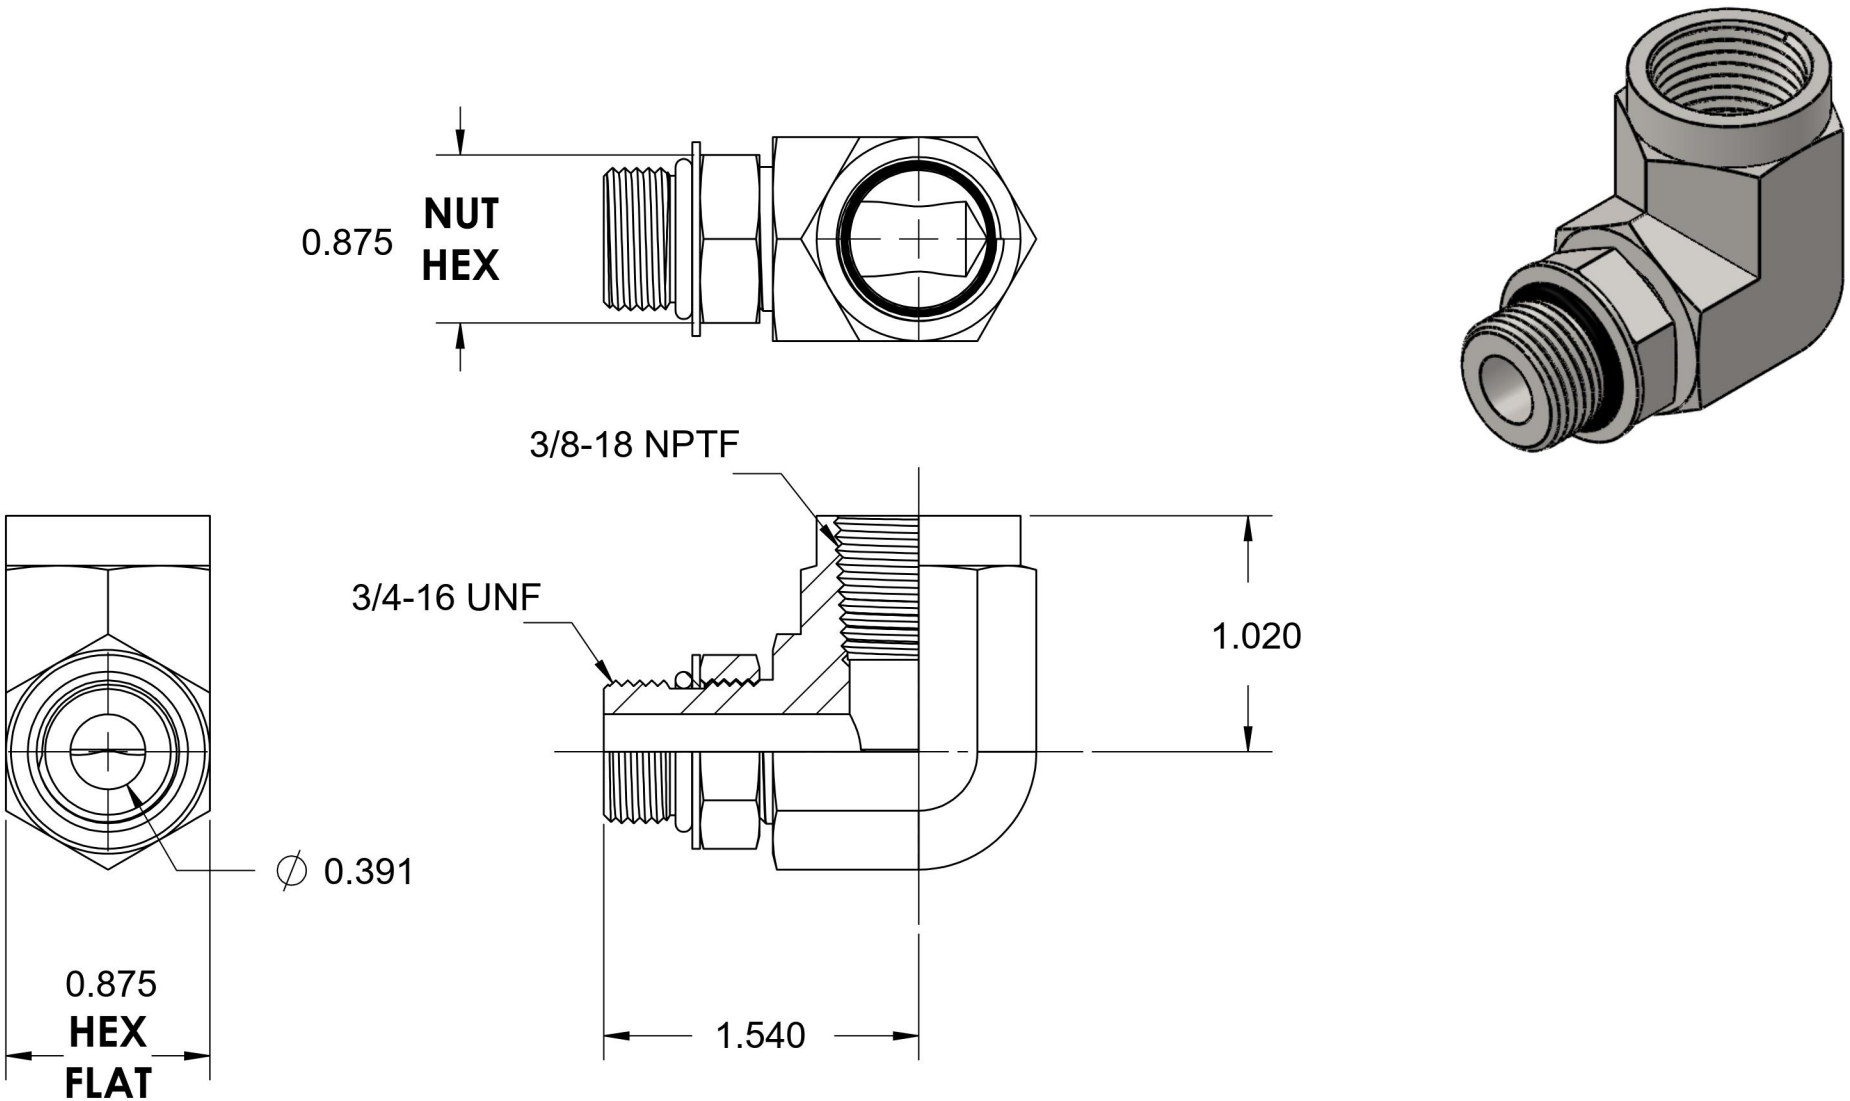

# 6805-08-06-NWO-FG

Steel, SAE J1926 Adjustable O-Ring Boss 90° Female Elbow, 3/4-16 Male Adjustable ORB x 3/8" Female NPTF

6701 Cochran Road  
Solon, Ohio 44139  
Phone: (440) 248-1880  
Toll Free: 1-888-331-1523

<b>Temperature Rating</b>	<b>Material</b>	<b>Industry Standards</b>	<b>Series</b>
-40°F to 250°F	C1045 Steel	SAE J1926-3, SAE J476 SAE J515, ASTM B633	6805-NWO-FG
<b>Pressure Rating</b>	<b>Finish</b>		<b>Series Description</b>
4500 psi	Trivalent Zinc		SAE J1926 Adjustable O-Ring Boss 90° Female Elbow