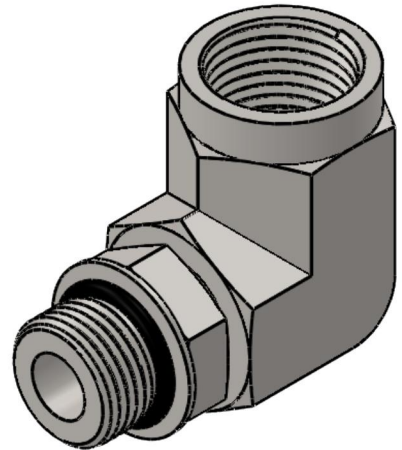

# 6805-08-06-NWO-FG

Steel, SAE J1926 Adjustable O-Ring Boss 90° Female Elbow, 3/4-16 Male Adjustable ORB x 3/8" Female NPTF

6701 Cochran Road  
Solon, Ohio 44139  
Phone: (440) 248-1880  
Toll Free: 1-888-331-1523

<b>Temperature Rating</b>	<b>Material</b>	<b>Industry Standards</b>	<b>Series</b>
-40°F to 250°F	C1045 Steel	SAE J1926-3, SAE J476 SAE J515, ASTM B633	6805-NWO-FG
<b>Pressure Rating</b>	<b>Finish</b>		<b>Series Description</b>
4500 psi	Trivalent Zinc		SAE J1926 Adjustable O-Ring Boss 90° Female Elbow