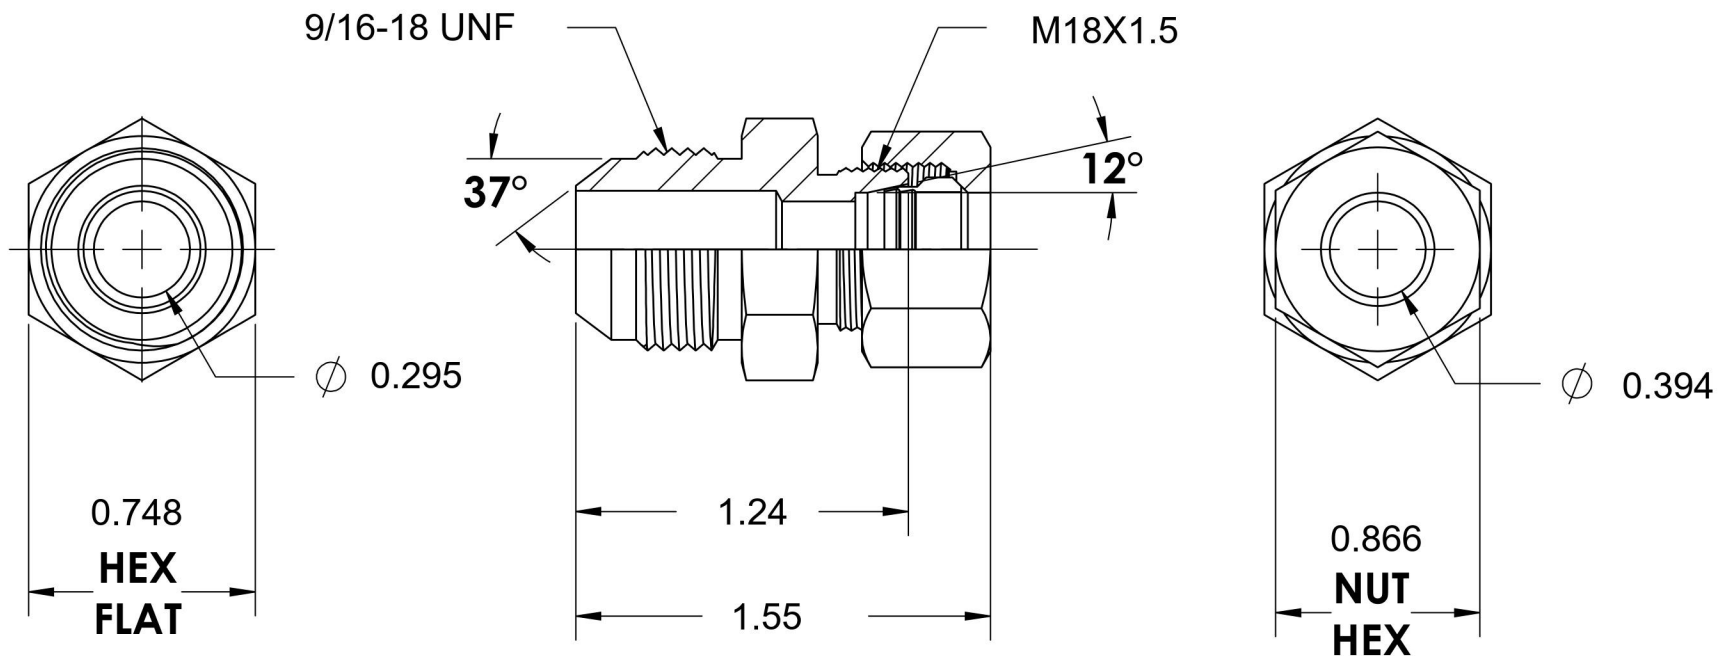

# 7005-06-L12-18-NBR

Steel, SAE J514 37° Flare/ISO 8434-1 Light Series Male Adapter, Nut and Bite Ring Assembled, 3/8" Male JIC x M18X1.5 DIN Tube

6701 Cochran Road  
Solon, Ohio 44139  
Phone: (440) 248-1880  
Toll Free: 1-888-331-1523

<b>Temperature Rating</b>	<b>Material</b>	<b>Industry Standards</b>	<b>Series</b>
-65°F to 500°F	C1045 / 12L14 Steel	SAE J514, ISO 8434-1	7005-DIN LIGHT-NBR
<b>Pressure Rating</b>	<b>Finish</b>	ASTM B633	<b>Series Description</b>
5800 psi	Trivalent Zinc		SAE J514 37° Flare/ISO 8434-1 Light Series Male Adapter Nut and Bite Ring Assembled