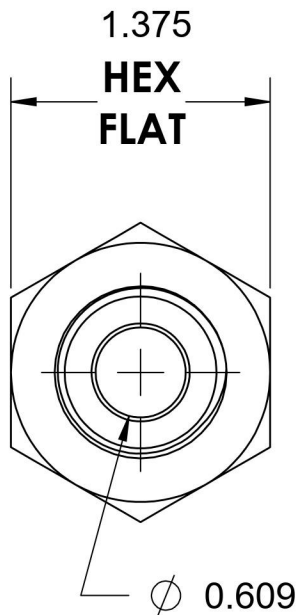

2405-12-12

Steel, SAE J514 Flared Tube Female Connector, 3/4" Male JIC x 3/4" Female NPTF

6701 Cochran Road
Solon, Ohio 44139
Phone: (440) 248-1880
Toll Free: 1-888-331-1523

Temperature Rating

-65°F to 500°F

Series

2405

Series Description

SAE J514 Flared Tube
Female Connector