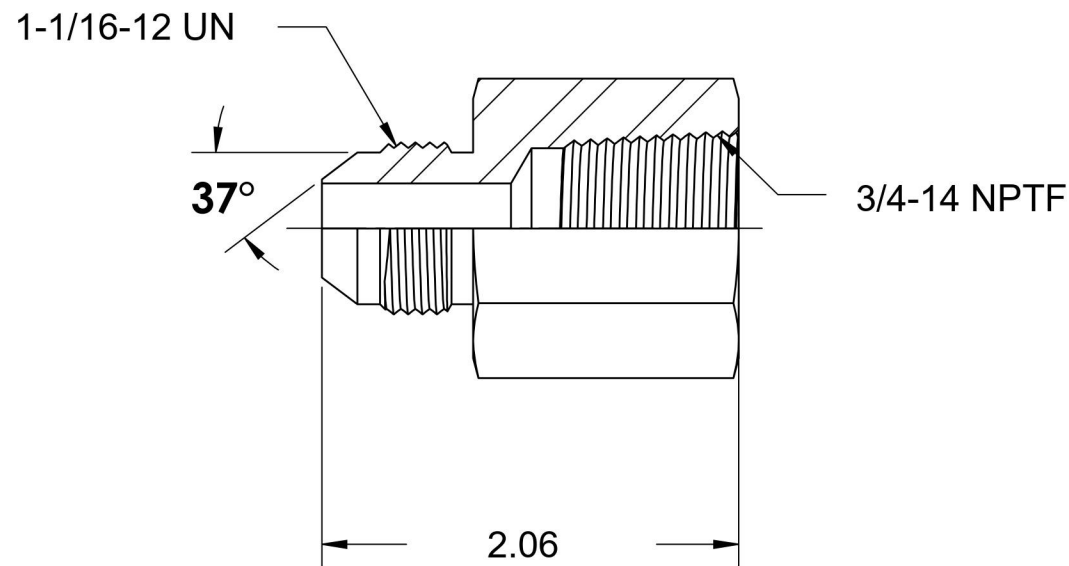

2405-12-12

Steel, SAE J514 Flared Tube Female Connector, 3/4" Male JIC x 3/4" Female NPTF

6701 Cochran Road
Solon, Ohio 44139
Phone: (440) 248-1880
Toll Free: 1-888-331-1523

Temperature Rating

-65°F to 500°F

Series

2405

Series Description

SAE J514 Flared Tube
Female Connector