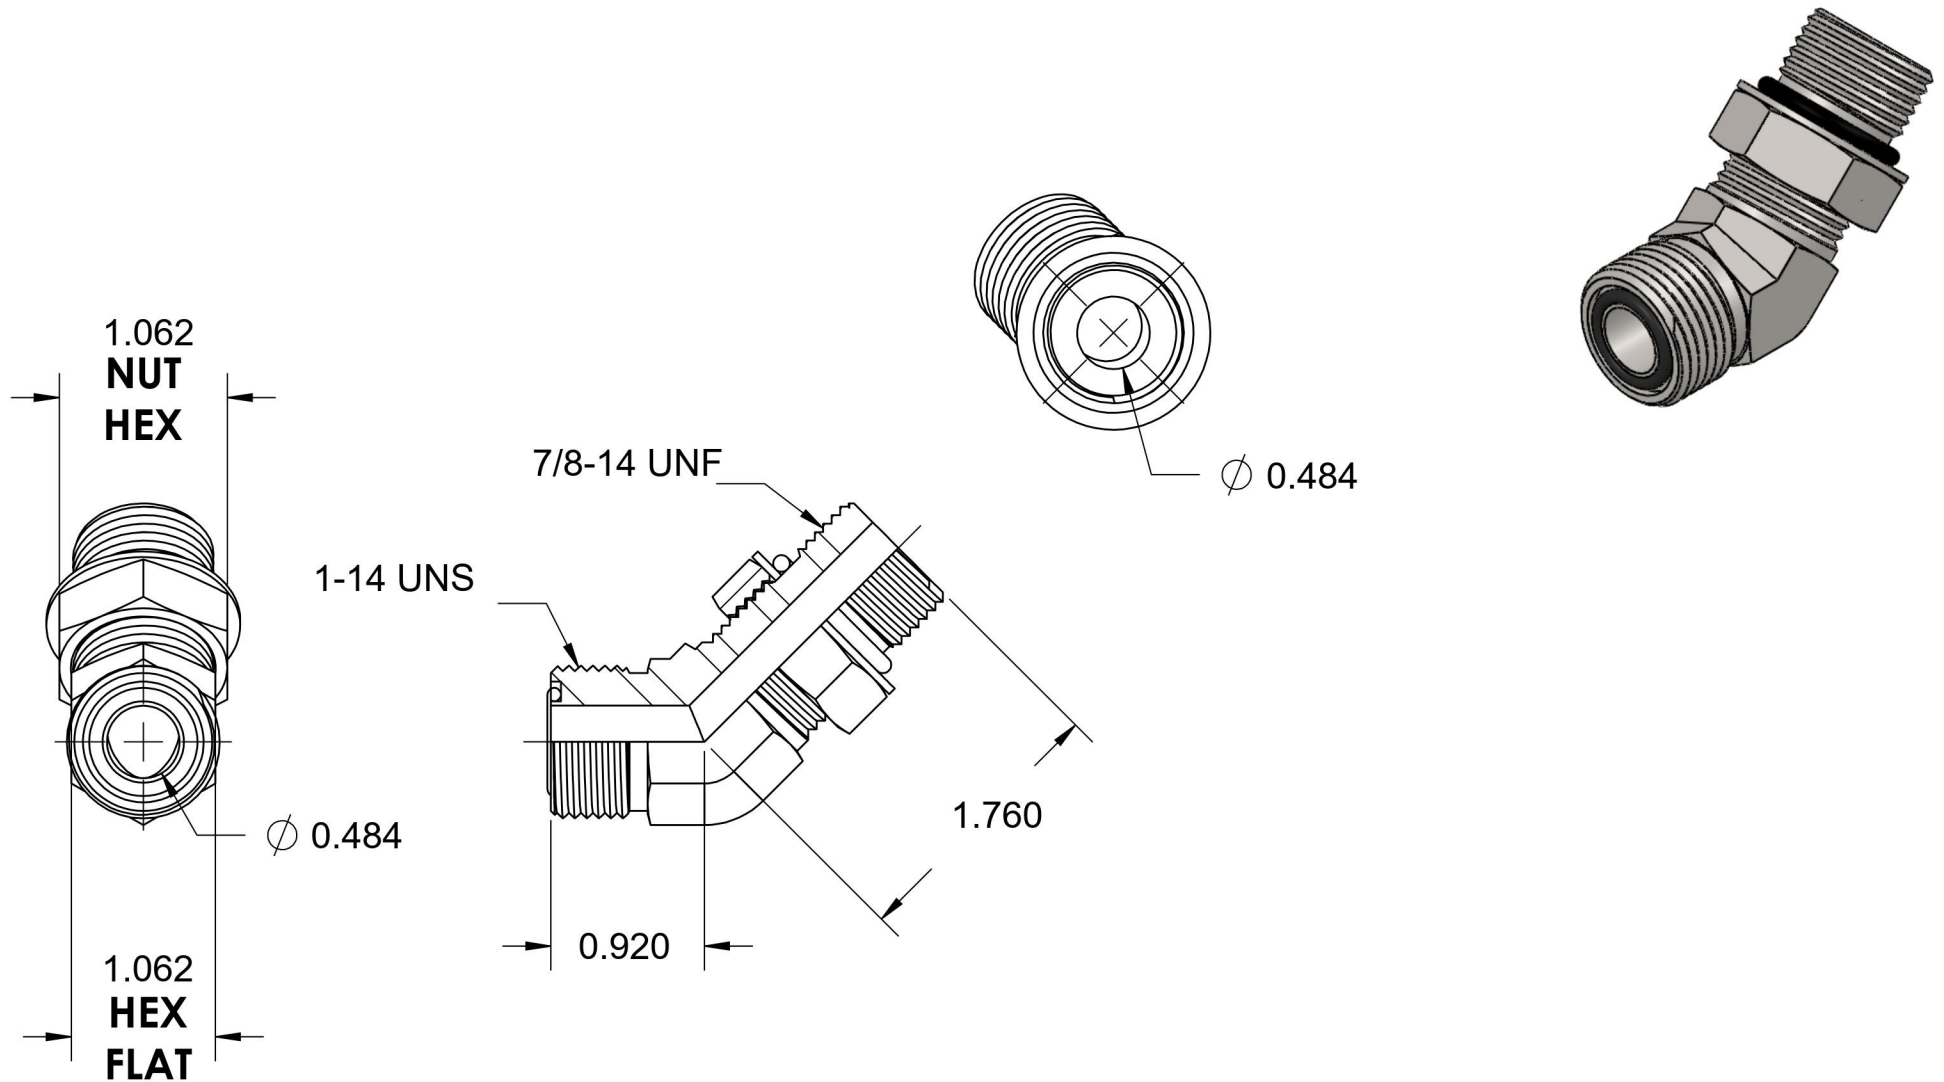

# FS6802-10-10-NWO-FG

Steel, SAE J1453 O-Ring Face Seal 45° Adjustable Port Elbow, 5/8" Male ORFS x 7/8-14 Male Adjustable ORB

6701 Cochran Road  
Solon, Ohio 44139  
Phone: (440) 248-1880  
Toll Free: 1-888-331-1523

<b>Temperature Rating</b>	<b>Material</b>	<b>Industry Standards</b>	<b>Series</b>
-40°F to 250°F	C1045 Steel	SAE J1453, SAE J1926-2 SAE J515, ASTM B633	FS6802-NWO-FG
<b>Pressure Rating</b>	<b>Finish</b>		<b>Series Description</b>
6000 psi	Trivalent Zinc		SAE J1453 O-Ring Face Seal 45° Adjustable Port Elbow