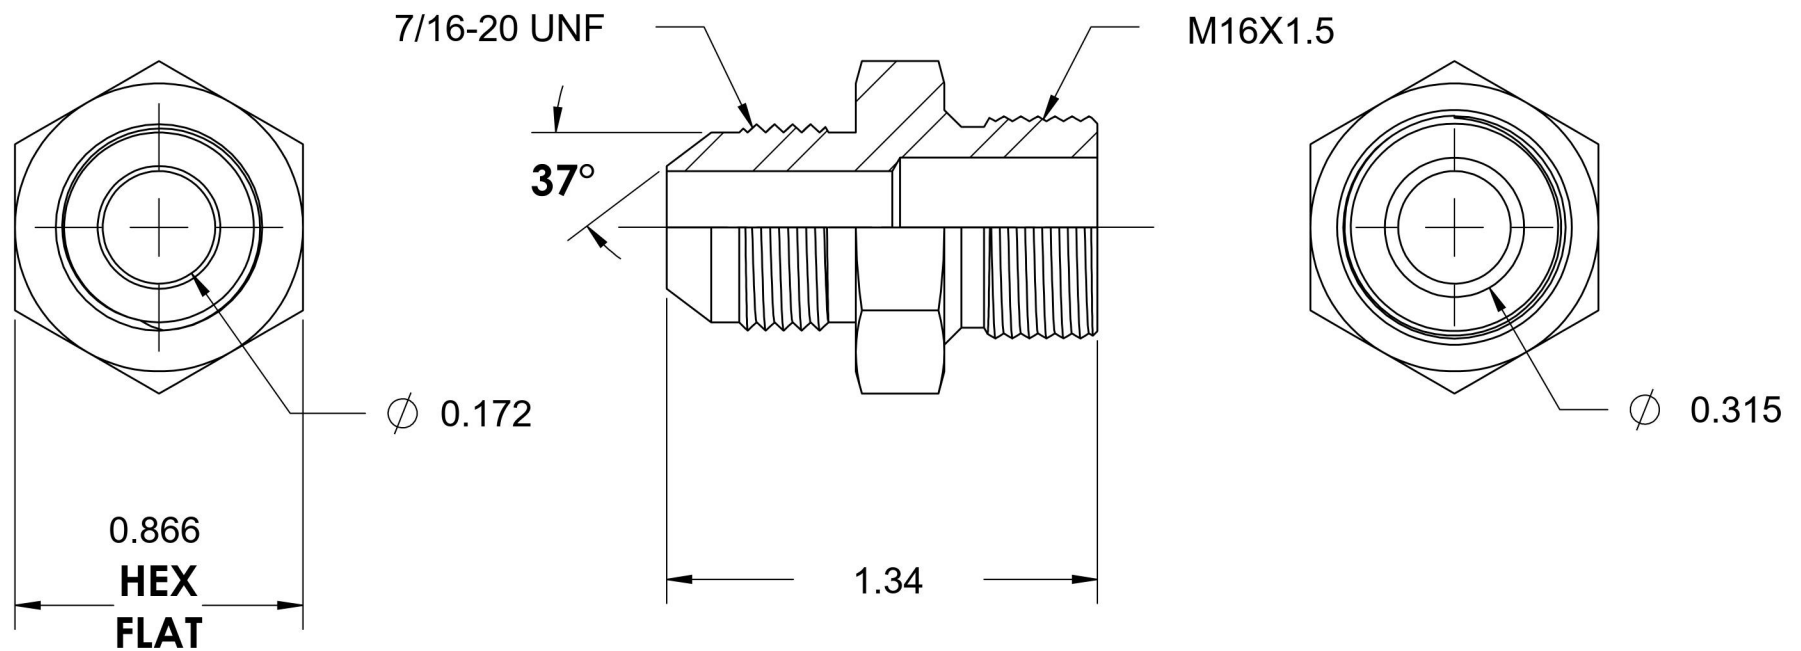

7005-04-16-SS

Stainless Steel, SAE J514 37° Flare Male Metric Port/Line Connector, 1/4" Male JIC x M16X1.5 Male Metric 60° Line/Port

6701 Cochran Road
Solon, Ohio 44139
Phone: (440) 248-1880
Toll Free: 1-888-331-1523

Temperature Rating	Material	Industry Standards	Series
-425°F to 1200°F	316/316L Stainless Steel	SAE J514, ISO 9974	7005-SS
Pressure Rating	Finish		Series Description
6000 psi	Passivated		SAE J514 37° Flare Male Metric Port/Line Connector