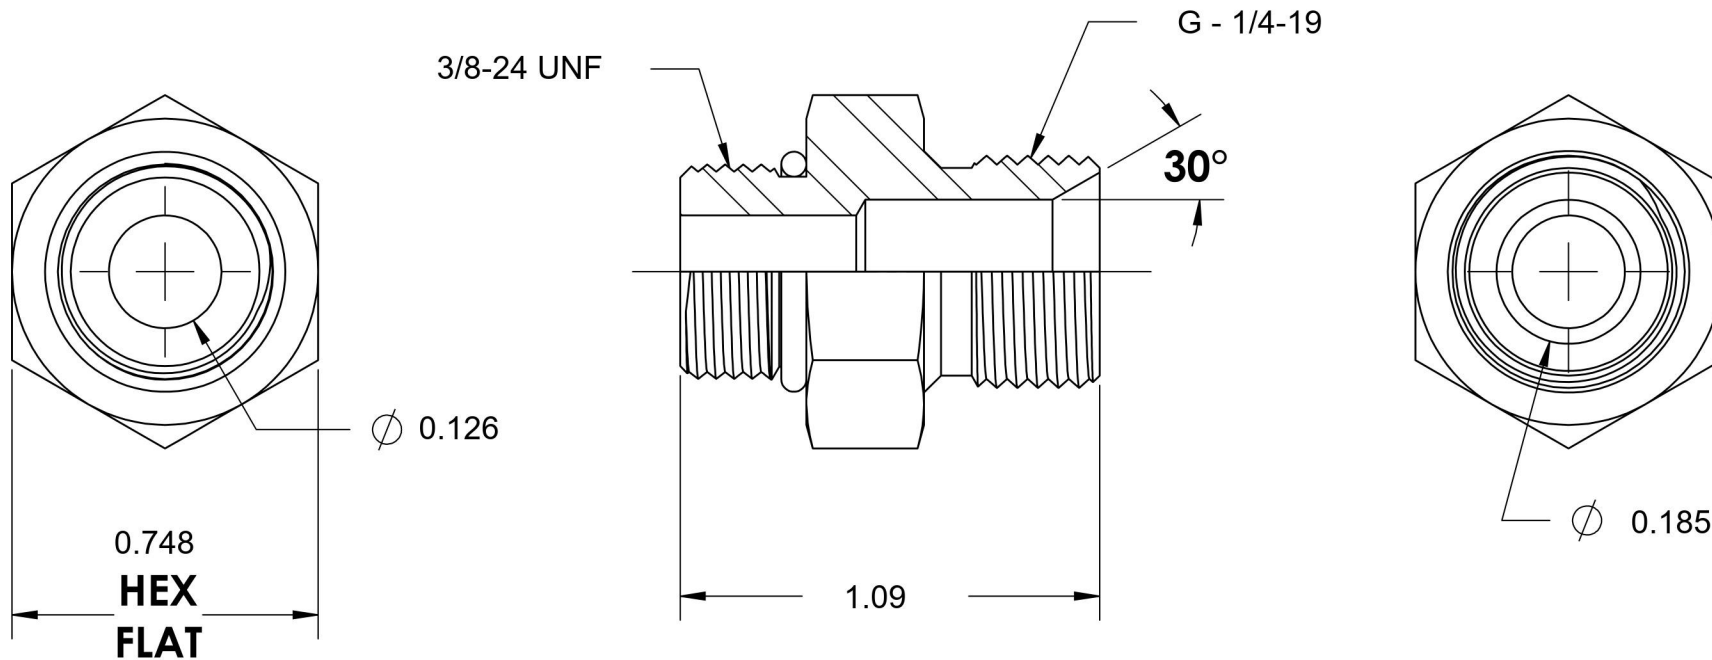

# 7062-03-04-SS

Stainless Steel, SAE J1926 O-Ring Boss Male BSPP Port/Line Adapter, 3/8-24 Male ORB x 1/4-19 Male BSPP 60° Line/Port

6701 Cochran Road  
Solon, Ohio 44139  
Phone: (440) 248-1880  
Toll Free: 1-888-331-1523

**Temperature Rating**

-40°F to 250°F

**Pressure Rating**

5000 psi

**Material**

316/316L Stainless Steel

**Finish**

Passivated