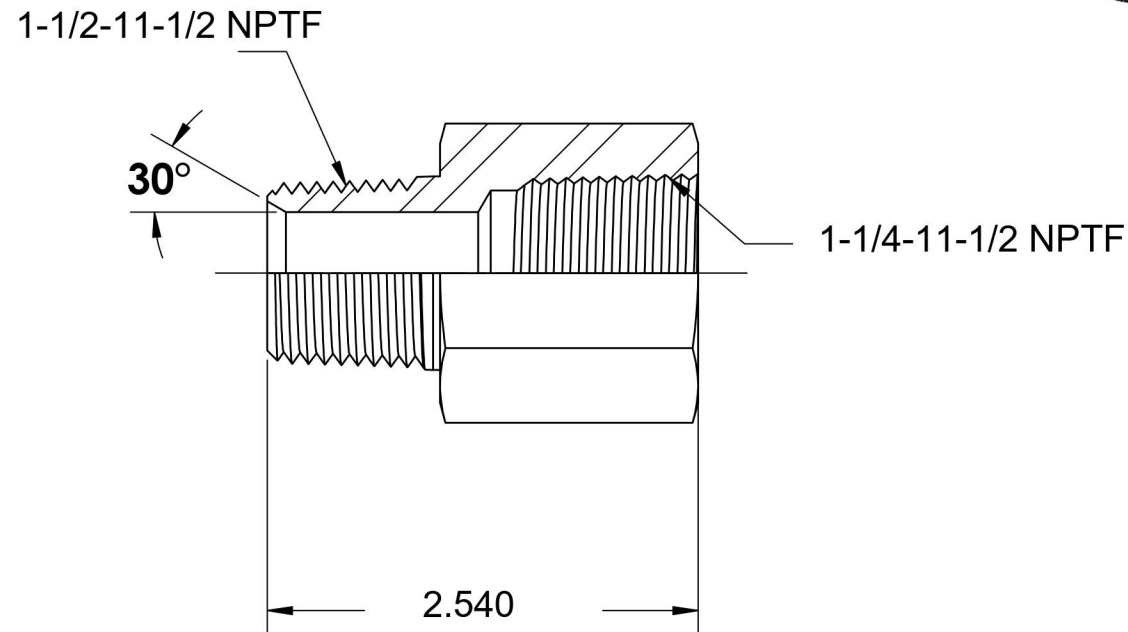

5405-24-20-SS

Stainless Steel, SAE J514 Pipe Expander, 1-1/2" Male NPTF 30° x 1-1/4" Female NPTF

6701 Cochran Road
Solon, Ohio 44139
Phone: (440) 248-1880
Toll Free: 1-888-331-1523

Temperature Rating -425°F to 1200°F	Material 316/316L Stainless Steel	Industry Standards SAE J514 , SAE J476	Series 5405-SS
Pressure Rating 2400 psi	Finish Passivated		Series Description SAE J514 Pipe Expander