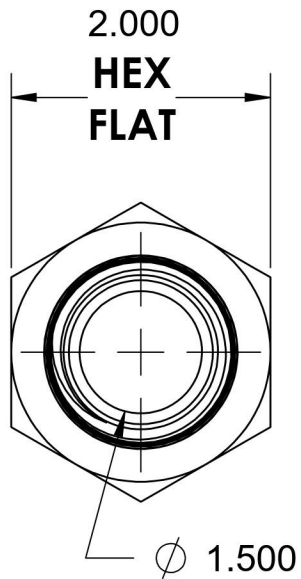

5405-24-20-SS

Stainless Steel, SAE J514 Pipe Expander, 1-1/2" Male NPTF 30° x 1-1/4" Female NPTF

6701 Cochran Road
Solon, Ohio 44139
Phone: (440) 248-1880
Toll Free: 1-888-331-1523

Temperature Rating -425°F to 1200°F	Material 316/316L Stainless Steel	Industry Standards SAE J514 , SAE J476	Series 5405-SS
Pressure Rating 2400 psi	Finish Passivated		Series Description SAE J514 Pipe Expander