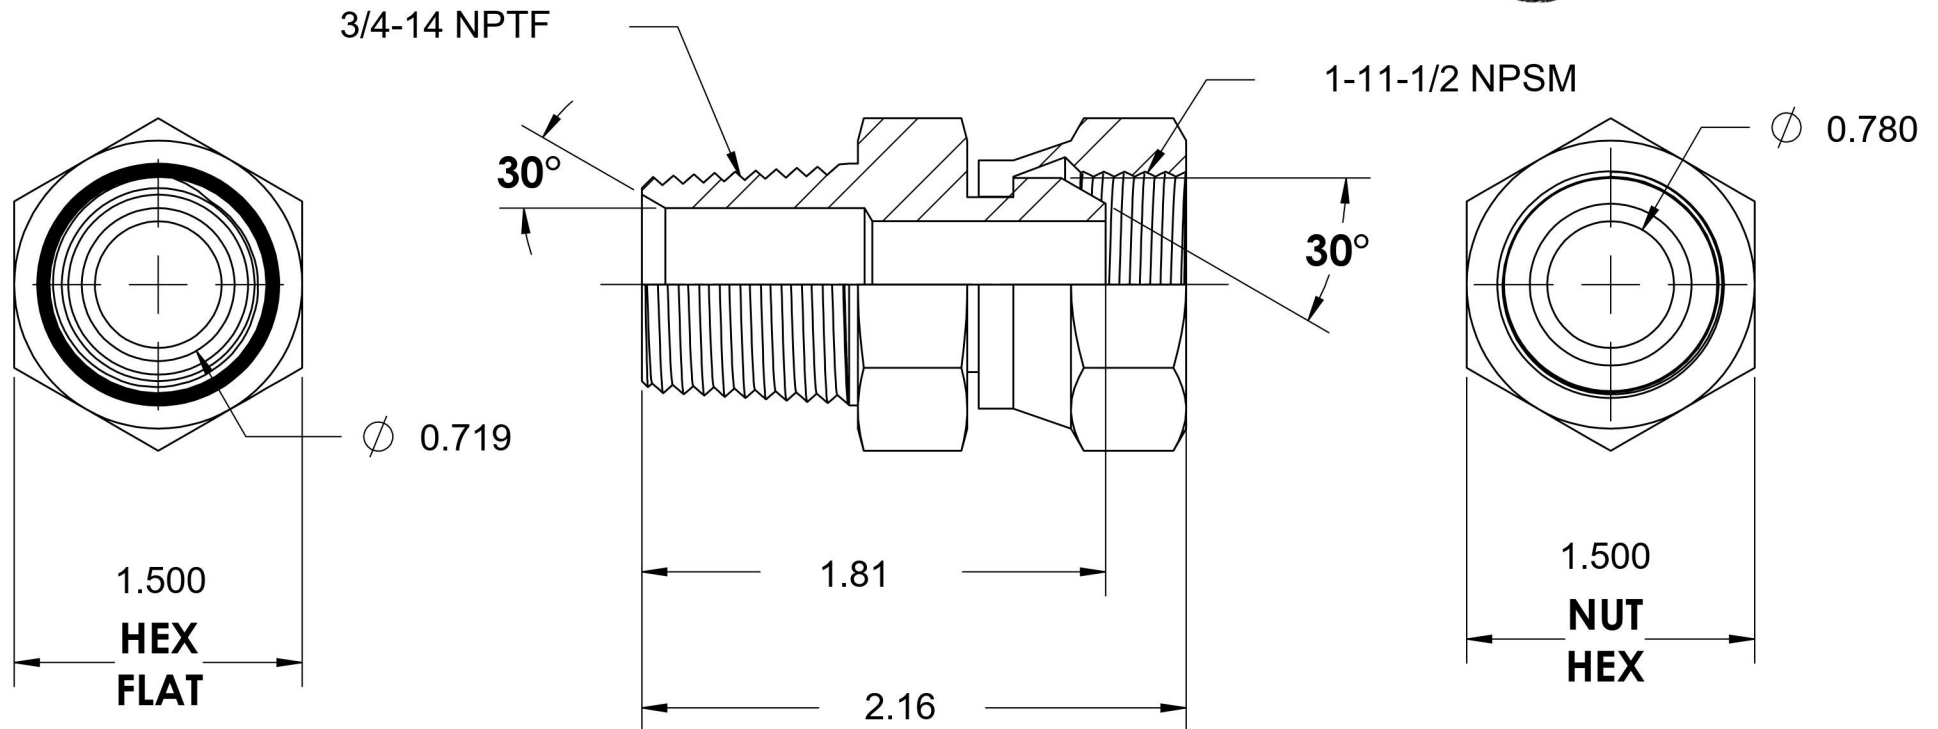

1404-12-16

Steel, SAE J514 NPSM Swivel Male Connector, 3/4" Male NPTF 30° x 1" Female NPSM Swivel

6701 Cochran Road
Solon, Ohio 44139
Phone: (440) 248-1880
Toll Free: 1-888-331-1523

Temperature Rating

-65°F to 500°F

Pressure Rating

3000 psi

Material

C1045/12L14 Steel

Finish

Trivalent Zinc

Industry Standards

SAE J514, SAE J476
ASTM B633

Series

1404

Series Description

SAE J514 NPSM Swivel Male Connector