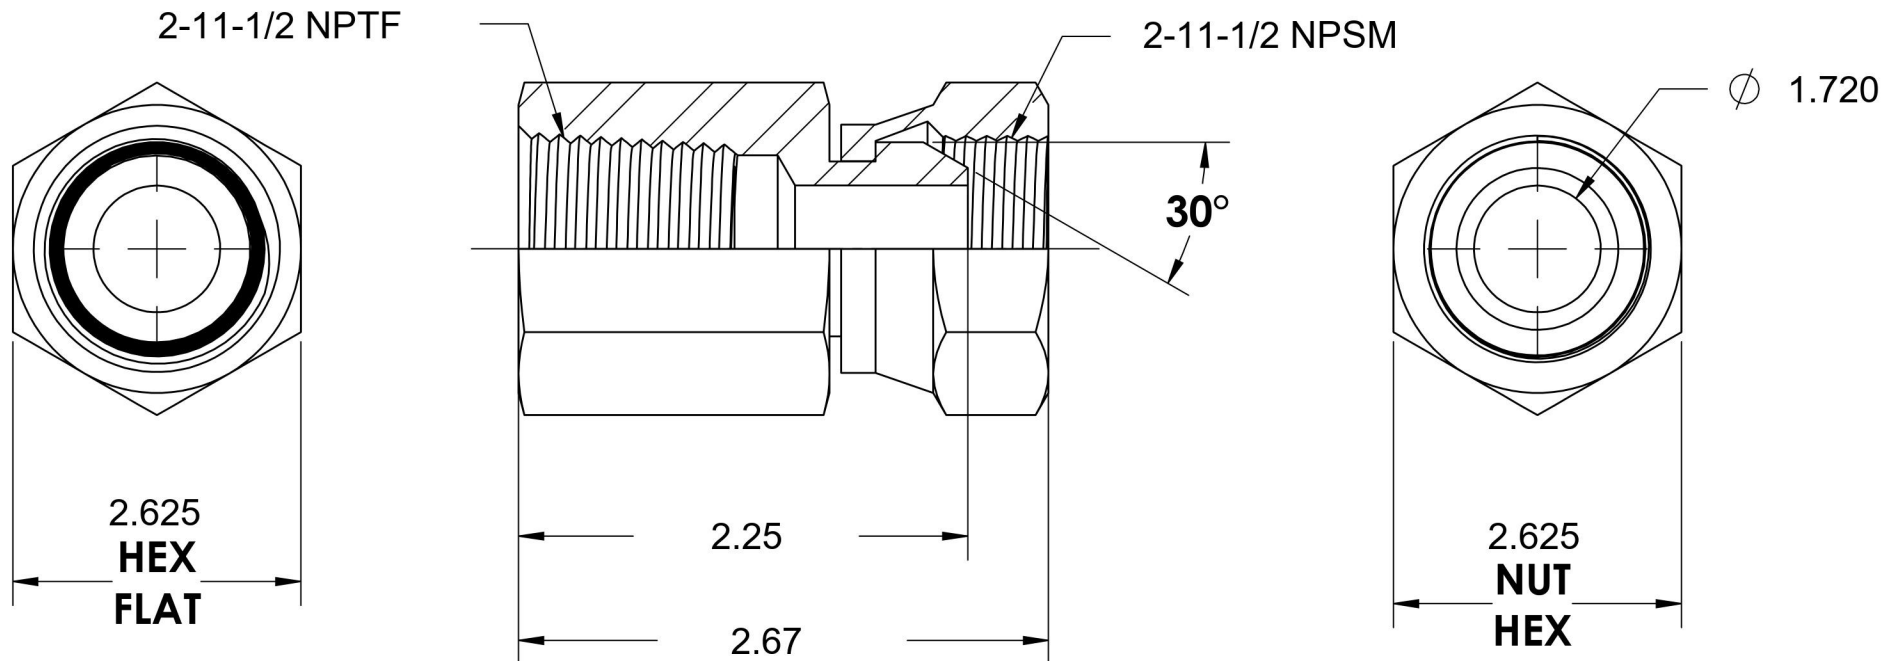

# 1405-32-32

Steel, SAE J514 NPSM Swivel Female Connector, 2" Female NPTF x 2" Female NPSM Swivel

6701 Cochran Road  
Solon, Ohio 44139  
Phone: (440) 248-1880  
Toll Free: 1-888-331-1523

**Temperature Rating**

-65°F to 500°F

**Pressure Rating**

1500 psi

**Material**

C1045/12L14 Steel

**Finish**

Trivalent Zinc

**Industry Standards**

SAE J514, SAE J476  
ASTM B633

**Series**

1405

**Series Description**

SAE J514 NPSM Swivel  
Female Connector