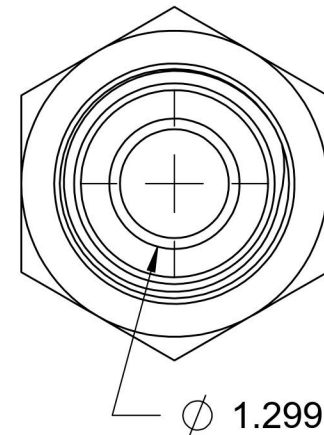

# 7002-20-24

Steel, SAE J514 37° Flare Male BSPP Port/Line Connector, 1-1/4" Male JIC x 1-1/2-11 Male BSPP 60° Line/Port

6701 Cochran Road  
Solon, Ohio 44139  
Phone: (440) 248-1880  
Toll Free: 1-888-331-1523

<b>Temperature Rating</b>	<b>Material</b>	<b>Industry Standards</b>	<b>Series</b>
-65°F to 500°F	C1045/12L14 Steel	SAE J514, ISO 1179	7002
<b>Pressure Rating</b>	<b>Finish</b>	ISO 8434-6, ASTM B633	<b>Series Description</b>
1500 psi	Trivalent Zinc		SAE J514 37° Flare Male BSPP Port/Line Connector