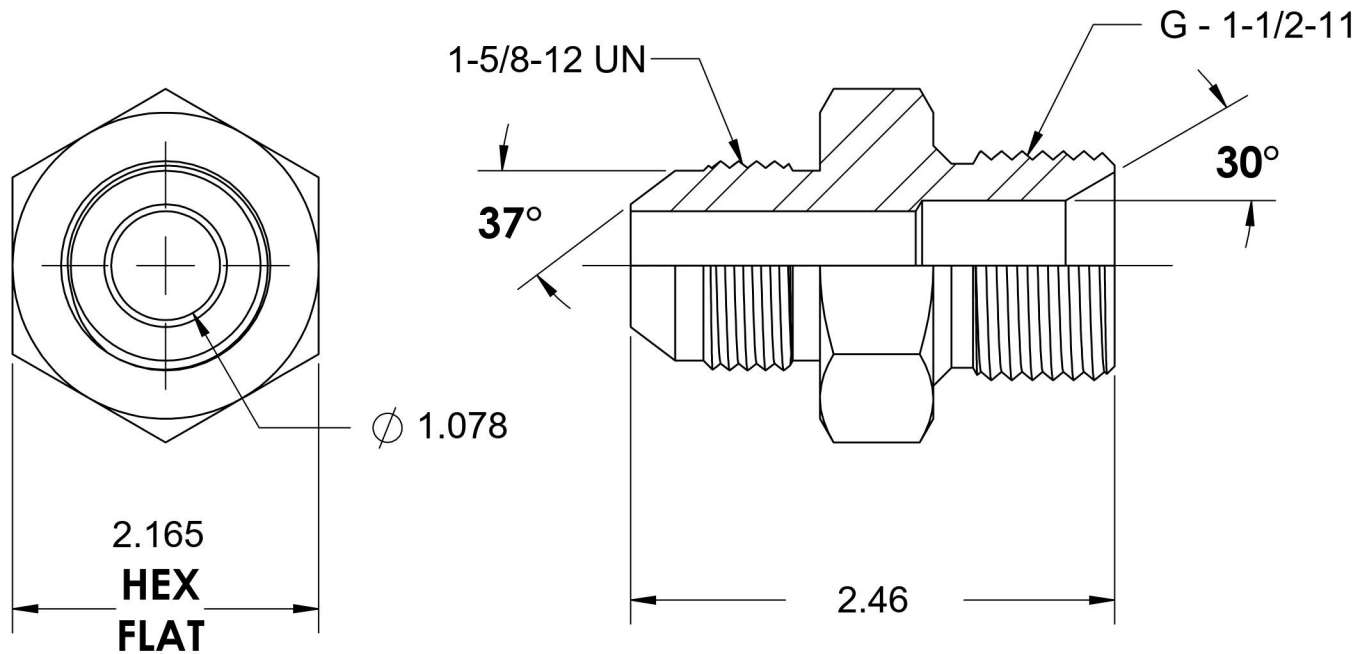

# 7002-20-24

Steel, SAE J514 37° Flare Male BSPP Port/Line Connector, 1-1/4" Male JIC x 1-1/2-11 Male BSPP 60° Line/Port

6701 Cochran Road  
Solon, Ohio 44139  
Phone: (440) 248-1880  
Toll Free: 1-888-331-1523

<b>Temperature Rating</b>	<b>Material</b>	<b>Industry Standards</b>	<b>Series</b>
-65°F to 500°F	C1045/12L14 Steel	SAE J514, ISO 1179	7002
<b>Pressure Rating</b>	<b>Finish</b>	ISO 8434-6, ASTM B633	<b>Series Description</b>
1500 psi	Trivalent Zinc		SAE J514 37° Flare Male BSPP Port/Line Connector