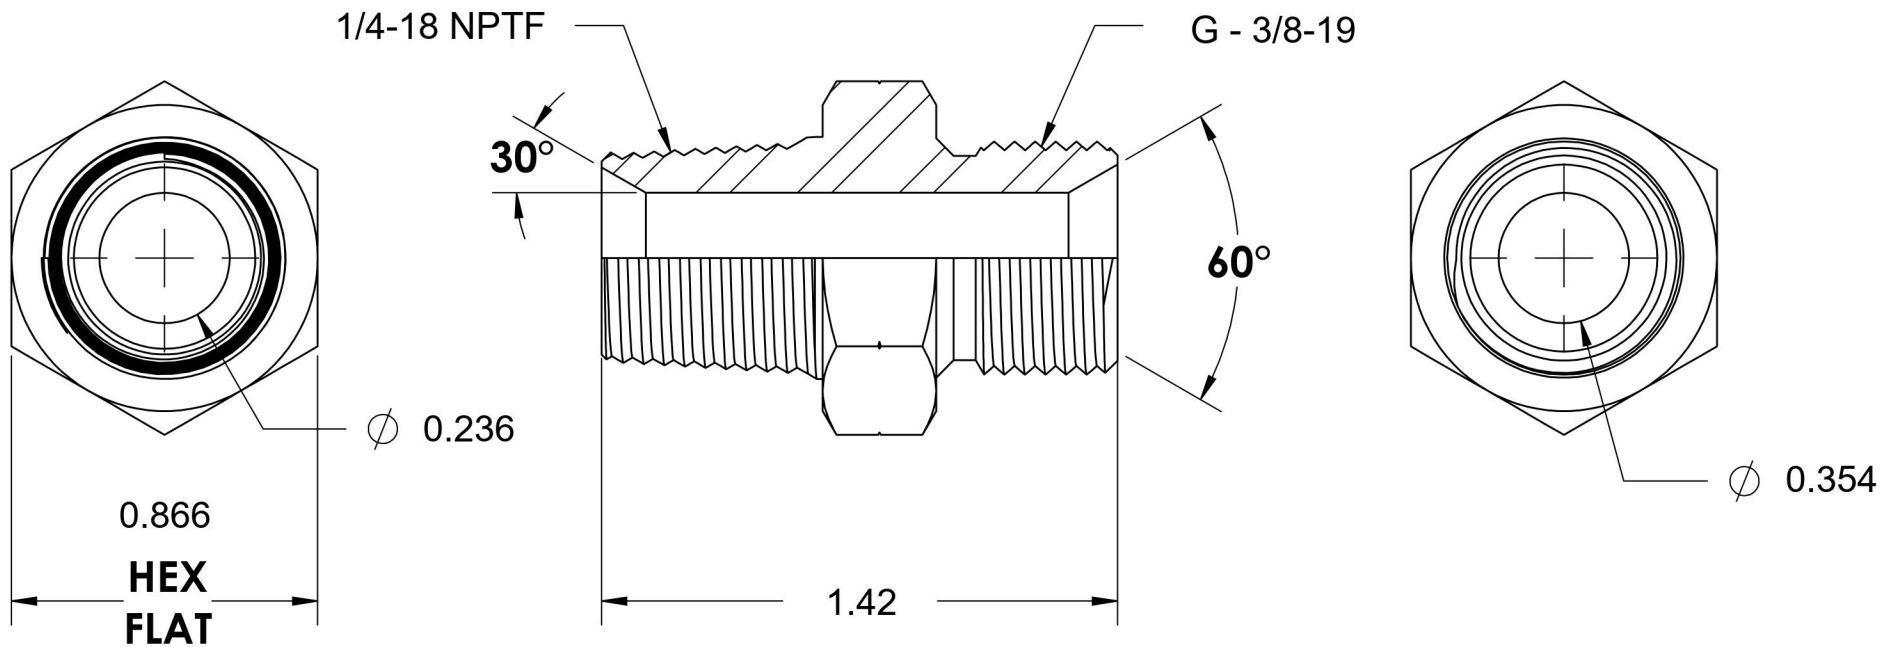

# 7032-04-06-SS

Stainless Steel, SAE J476 Pipe Male BSPP Port/Line Adapter, 1/4" Male NPTF 30° x 3/8-19 Male BSPP 60° Line/Port

6701 Cochran Road  
Solon, Ohio 44139  
Phone: (440) 248-1880  
Toll Free: 1-888-331-1523

<b>Temperature Rating</b>	<b>Material</b>	<b>Industry Standards</b>	<b>Series</b>
-425°F to 1200°F	316/316L Stainless Steel	SAE J476, ISO 1179	7032-SS
<b>Pressure Rating</b>	<b>Finish</b>		<b>Series Description</b>
5100 psi	Passivated		SAE J476 Pipe Male BSPP Port/Line Adapter