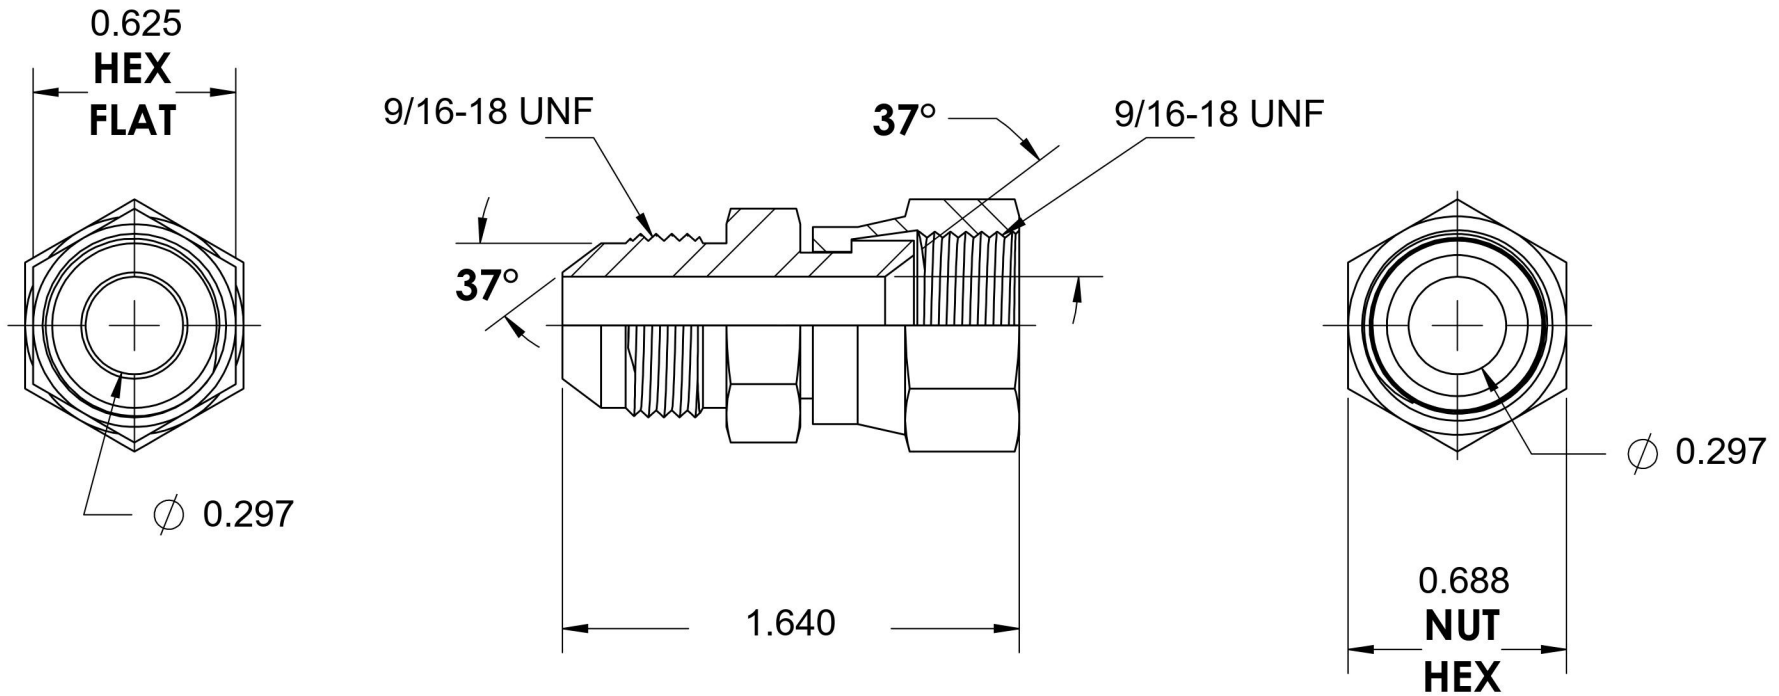

6504-06-06-SS

Stainless Steel, SAE J514 37° Flare Swivel Adapter, 3/8" Male JIC x 3/8" Female JIC Swivel

6701 Cochran Road
Solon, Ohio 44139
Phone: (440) 248-1880
Toll Free: 1-888-331-1523

Temperature Rating

-425°F to 1200°F

Pressure Rating

6000 psi

Material

316/316L Stainless Steel

Finish

Passivated

Industry Standards

SAE J514

Series

6504-SS

Series Description

SAE J514 37° Flare Swivel Adapter