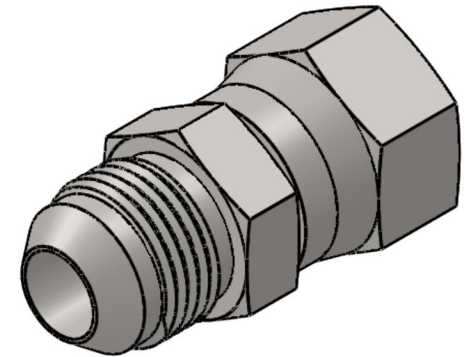

6504-06-06-SS

Stainless Steel, SAE J514 37° Flare Swivel Adapter, 3/8" Male JIC x 3/8" Female JIC Swivel

6701 Cochran Road
Solon, Ohio 44139
Phone: (440) 248-1880
Toll Free: 1-888-331-1523

Temperature Rating

-425°F to 1200°F

Pressure Rating

6000 psi

Material

316/316L Stainless Steel

Finish

Passivated

Industry Standards

SAE J514

Series

6504-SS

Series Description

SAE J514 37° Flare Swivel Adapter