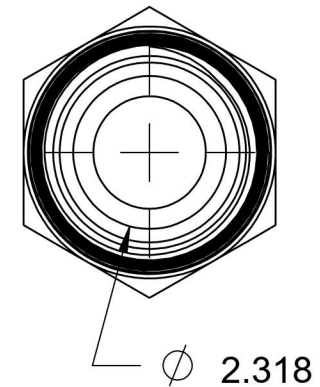

2404-48-40

Steel, SAE J514 37° Flare Male Connector, 3" Male JIC x 2-1/2" Male NPTF 30°

6701 Cochran Road
Solon, Ohio 44139
Phone: (440) 248-1880
Toll Free: 1-888-331-1523

Temperature Rating	Material	Industry Standards	Series
-65°F to 500°F	C1045/12L14 Steel	SAE J514 , SAE J476 ASTM B633	2404
Pressure Rating	Finish		Series Description
Not Available	Trivalent Zinc		SAE J514 37° Flare Male Connector