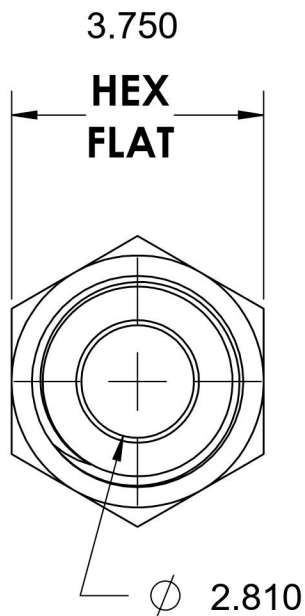

2404-48-40

Steel, SAE J514 37° Flare Male Connector, 3" Male JIC x 2-1/2" Male NPTF 30°

6701 Cochran Road
Solon, Ohio 44139
Phone: (440) 248-1880
Toll Free: 1-888-331-1523

Temperature Rating	Material	Industry Standards	Series
-65°F to 500°F	C1045/12L14 Steel	SAE J514 , SAE J476 ASTM B633	2404
Pressure Rating	Finish		Series Description
Not Available	Trivalent Zinc		SAE J514 37° Flare Male Connector