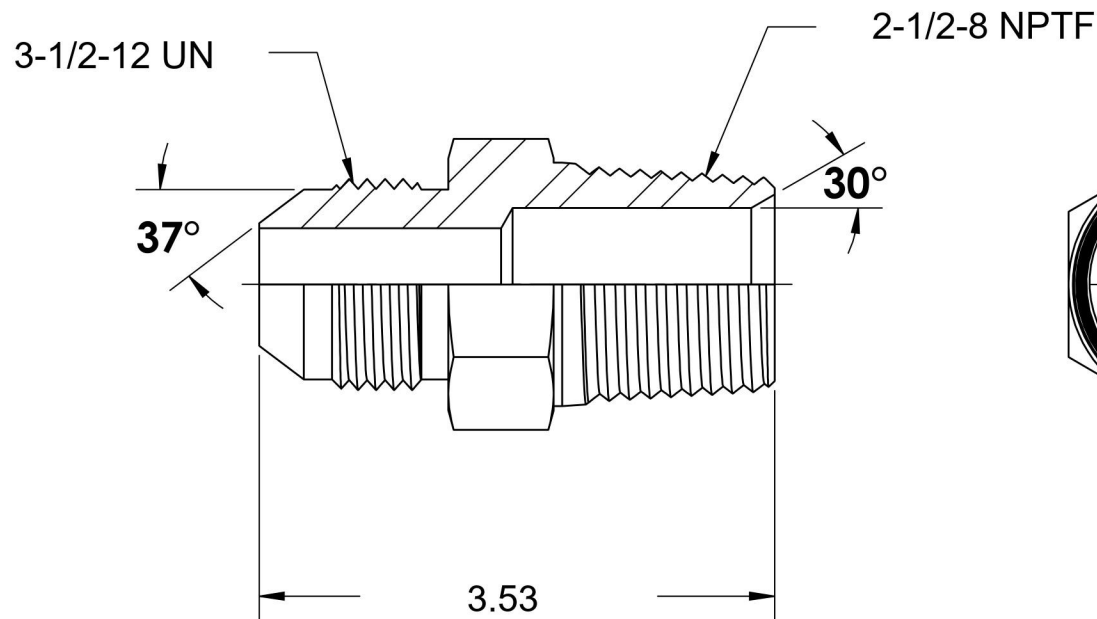

2404-48-40

Steel, SAE J514 37° Flare Male Connector, 3" Male JIC x 2-1/2" Male NPTF 30°

6701 Cochran Road
Solon, Ohio 44139
Phone: (440) 248-1880
Toll Free: 1-888-331-1523

Temperature Rating	Material	Industry Standards	Series
-65°F to 500°F	C1045/12L14 Steel	SAE J514 , SAE J476 ASTM B633	2404
Pressure Rating	Finish		Series Description
Not Available	Trivalent Zinc		SAE J514 37° Flare Male Connector