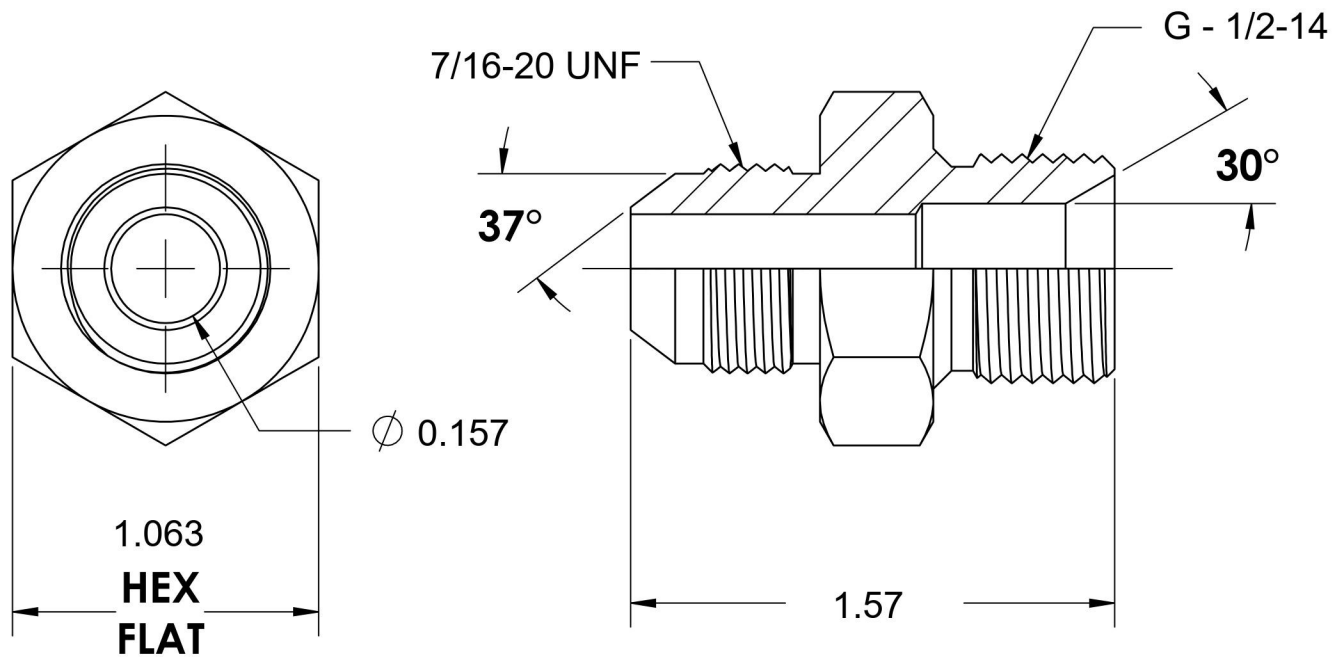

7002-04-08-SS

Stainless Steel, SAE J514 37° Flare Male BSPP Port/Line Connector, 1/4" Male JIC x 1/2-14 Male BSPP 60° Line/Port

6701 Cochran Road
Solon, Ohio 44139
Phone: (440) 248-1880
Toll Free: 1-888-331-1523

Temperature Rating	Material	Industry Standards	Series
-425°F to 1200°F	316/316L Stainless Steel	SAE J514, ISO 1179	7002-SS
Pressure Rating	Finish	ISO 8434-6	Series Description
2900 psi	Passivated		SAE J514 37° Flare Male BSPP Port/Line Connector