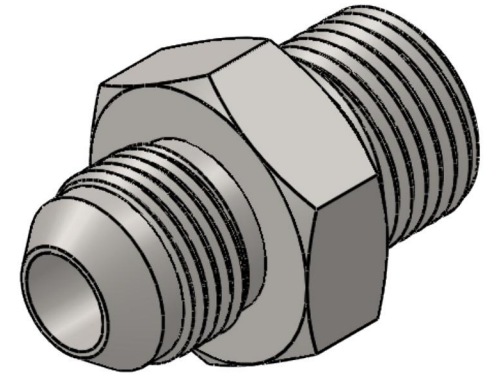

7002-04-08-SS

Stainless Steel, SAE J514 37° Flare Male BSPP Port/Line Connector, 1/4" Male JIC x 1/2-14 Male BSPP 60° Line/Port

6701 Cochran Road
Solon, Ohio 44139
Phone: (440) 248-1880
Toll Free: 1-888-331-1523

Temperature Rating	Material	Industry Standards	Series
-425°F to 1200°F	316/316L Stainless Steel	SAE J514, ISO 1179	7002-SS
Pressure Rating	Finish	ISO 8434-6	Series Description
2900 psi	Passivated		SAE J514 37° Flare Male BSPP Port/Line Connector