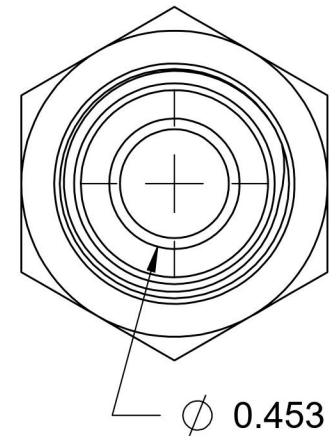

7002-04-08-SS

Stainless Steel, SAE J514 37° Flare Male BSPP Port/Line Connector, 1/4" Male JIC x 1/2-14 Male BSPP 60° Line/Port

6701 Cochran Road
Solon, Ohio 44139
Phone: (440) 248-1880
Toll Free: 1-888-331-1523

Temperature Rating	Material	Industry Standards	Series
-425°F to 1200°F	316/316L Stainless Steel	SAE J514, ISO 1179	7002-SS
Pressure Rating	Finish	ISO 8434-6	Series Description
2900 psi	Passivated		SAE J514 37° Flare Male BSPP Port/Line Connector