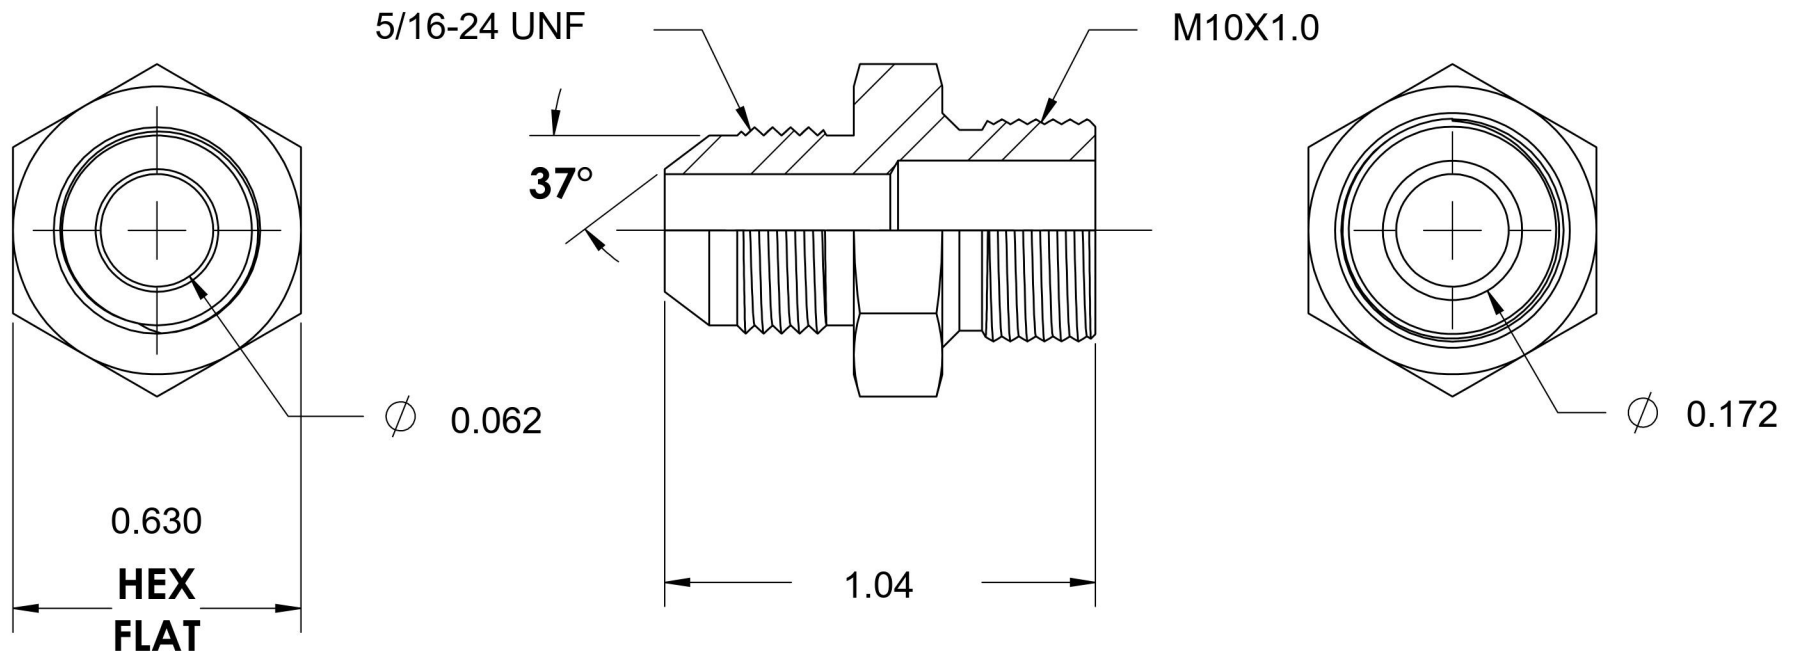

# 7005-02-10

Steel, SAE J514 37° Flare Male Metric Port/Line Connector, 1/8" Male JIC x M10X1.0 Male Metric 60° Line/Port

6701 Cochran Road  
Solon, Ohio 44139  
Phone: (440) 248-1880  
Toll Free: 1-888-331-1523

<b>Temperature Rating</b>	<b>Material</b>	<b>Industry Standards</b>	<b>Series</b>
-65°F to 500°F	C1045/12L14 Steel	SAE J514, ISO 9974	7005
<b>Pressure Rating</b>	<b>Finish</b>	ASTM B633	<b>Series Description</b>
6000 psi	Trivalent Zinc		SAE J514 37° Flare Male Metric Port/Line Connector