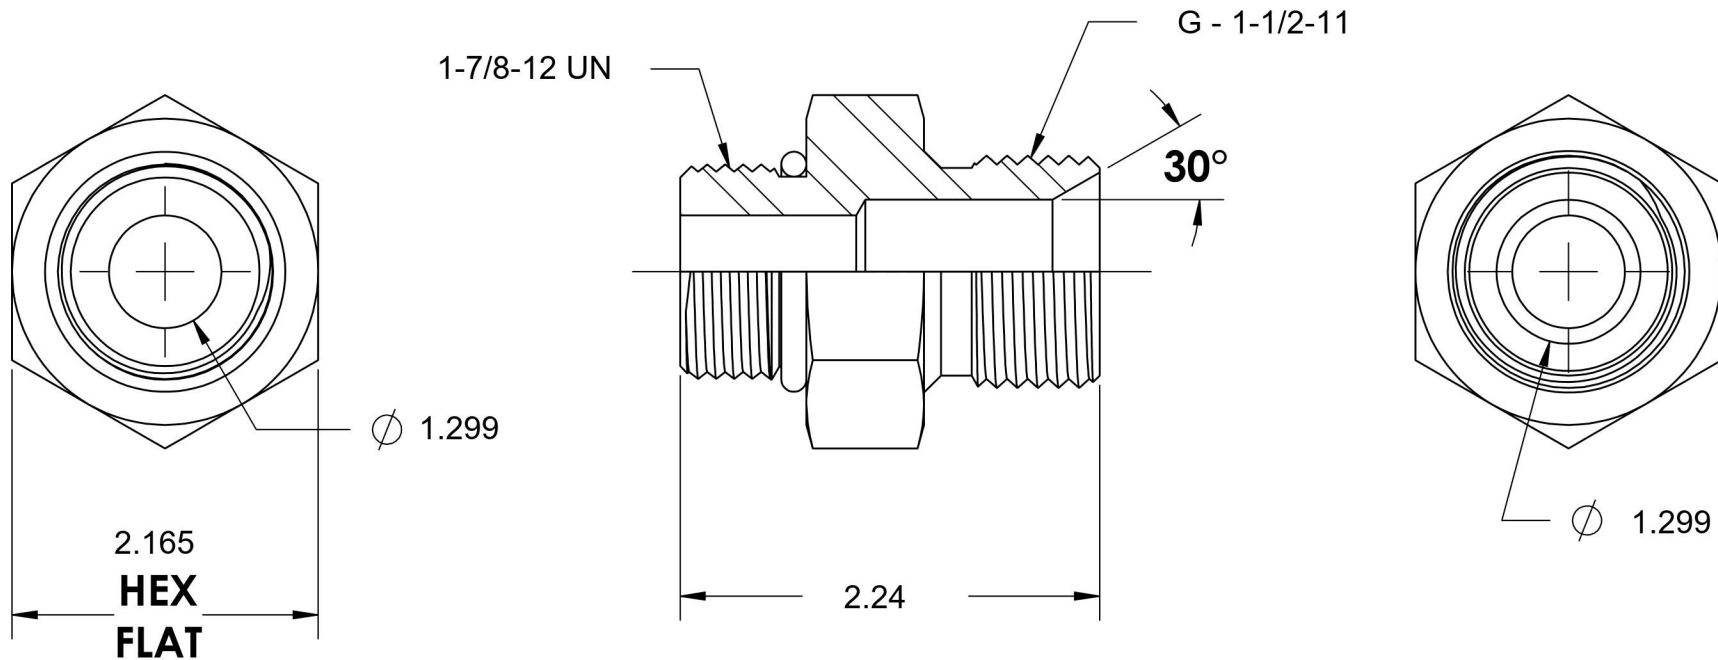

# 7062-24-24-SS

Stainless Steel, SAE J1926 O-Ring Boss Male BSPP Port/Line Adapter, 1-7/8-12 Male ORB x 1-1/2-11 Male BSPP 60° Line/Port

6701 Cochran Road  
Solon, Ohio 44139  
Phone: (440) 248-1880  
Toll Free: 1-888-331-1523

<b>Temperature Rating</b>	<b>Material</b>	<b>Industry Standards</b>	<b>Series</b>
-40°F to 250°F	316/316L Stainless Steel	SAE J1926, ISO 1179	7062-SS
<b>Pressure Rating</b>	<b>Finish</b>	ISO 8434-6	<b>Series Description</b>
1500 psi	Passivated		SAE J1926 O-Ring Boss Male BSPP Port/Line Adapter