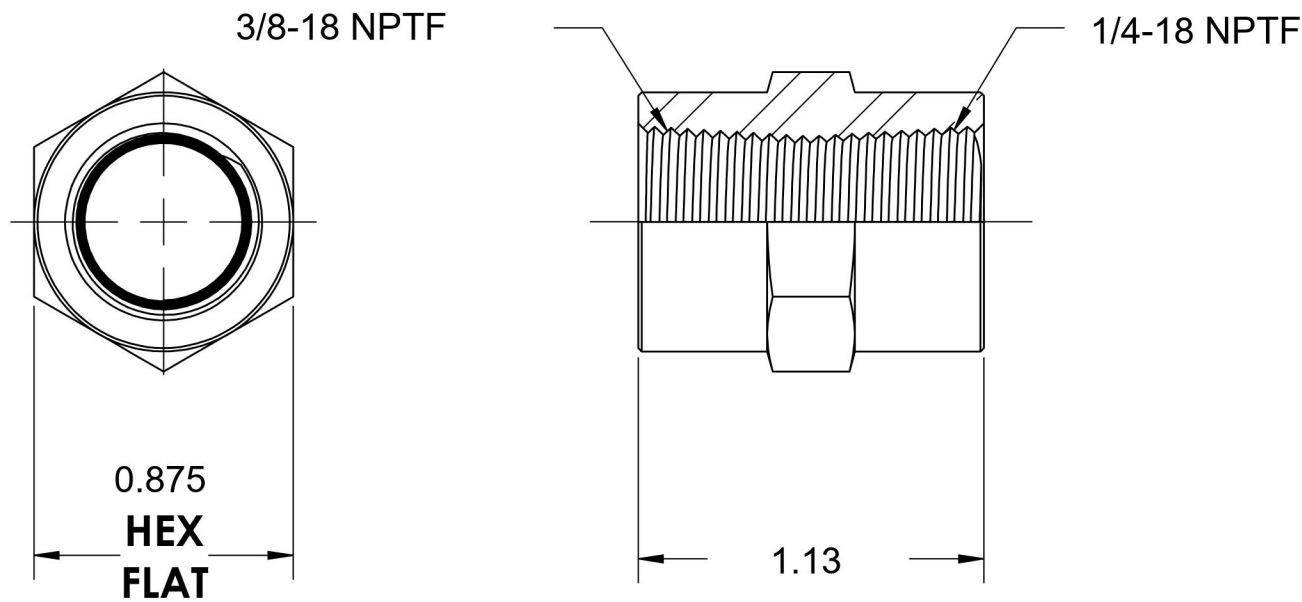

5000-06-04-SS

Stainless Steel, SAE J514 Pipe Hex Coupling, 3/8" Female NPTF x 1/4" Female NPTF

6701 Cochran Road
Solon, Ohio 44139
Phone: (440) 248-1880
Toll Free: 1-888-331-1523

Temperature Rating -425°F to 1200°F	Material 316/316L Stainless Steel	Industry Standards SAE J514 , SAE J476	Series 5000-SS
Pressure Rating 6000 psi	Finish Passivated		Series Description SAE J514 Pipe Hex Coupling