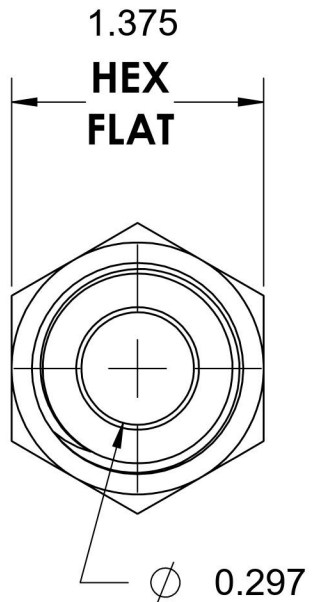

2404-06-16-SS

Stainless Steel, SAE J514 37° Flare Male Connector, 3/8" Male JIC x 1" Male NPTF 30°

6701 Cochran Road
Solon, Ohio 44139
Phone: (440) 248-1880
Toll Free: 1-888-331-1523

Temperature Rating -425°F to 1200°F	Material 316/316L Stainless Steel	Industry Standards SAE J514 , SAE J476	Series 2404-SS
Pressure Rating 4500 psi	Finish Passivated		Series Description SAE J514 37° Flare Male Connector