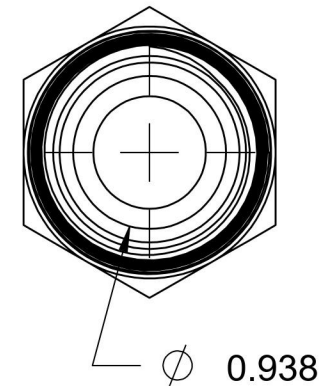

2404-06-16-SS

Stainless Steel, SAE J514 37° Flare Male Connector, 3/8" Male JIC x 1" Male NPTF 30°

6701 Cochran Road
Solon, Ohio 44139
Phone: (440) 248-1880
Toll Free: 1-888-331-1523

Temperature Rating -425°F to 1200°F	Material 316/316L Stainless Steel	Industry Standards SAE J514 , SAE J476	Series 2404-SS
Pressure Rating 4500 psi	Finish Passivated		Series Description SAE J514 37° Flare Male Connector