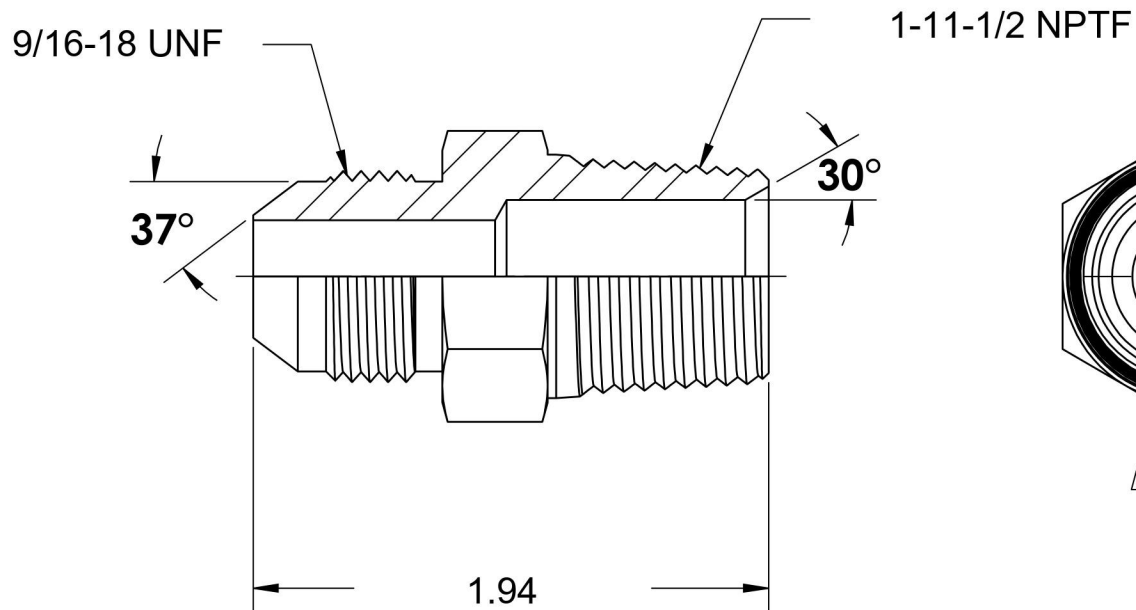

2404-06-16-SS

Stainless Steel, SAE J514 37° Flare Male Connector, 3/8" Male JIC x 1" Male NPTF 30°

6701 Cochran Road
Solon, Ohio 44139
Phone: (440) 248-1880
Toll Free: 1-888-331-1523

Temperature Rating -425°F to 1200°F	Material 316/316L Stainless Steel	Industry Standards SAE J514 , SAE J476	Series 2404-SS
Pressure Rating 4500 psi	Finish Passivated		Series Description SAE J514 37° Flare Male Connector