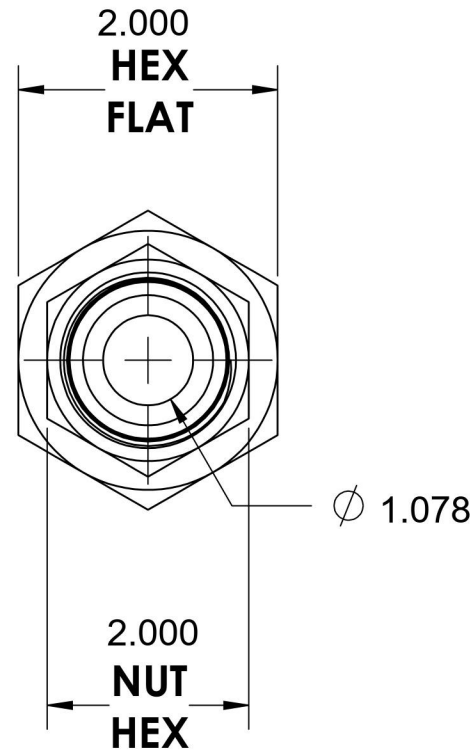

# 6506-20-20-SS

Stainless Steel, SAE J514 37° Flare Swivel Female Connector, 1-1/4" Female NPTF x 1-1/4" Female JIC Swivel

6701 Cochran Road  
Solon, Ohio 44139  
Phone: (440) 248-1880  
Toll Free: 1-888-331-1523

<b>Temperature Rating</b>	<b>Material</b>	<b>Industry Standards</b>	<b>Series</b>
-425°F to 1200°F	316/316L Stainless Steel	SAE J514 , SAE J476	6506-SS
<b>Pressure Rating</b>	<b>Finish</b>		<b>Series Description</b>
2500 psi	Passivated		SAE J514 37° Flare Swivel Female Connector