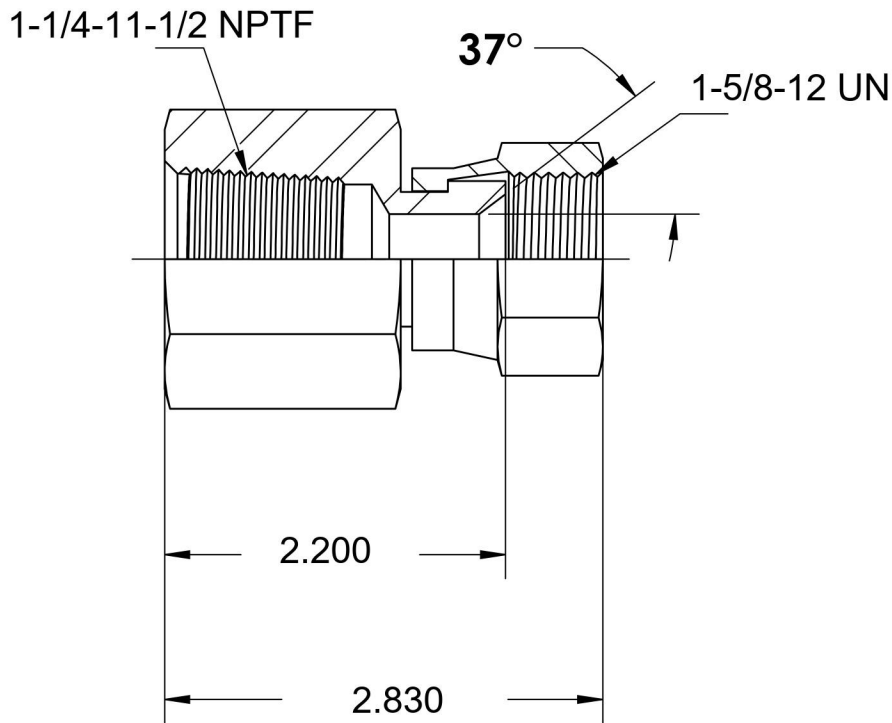

# 6506-20-20-SS

Stainless Steel, SAE J514 37° Flare Swivel Female Connector, 1-1/4" Female NPTF x 1-1/4" Female JIC Swivel

6701 Cochran Road  
Solon, Ohio 44139  
Phone: (440) 248-1880  
Toll Free: 1-888-331-1523

<b>Temperature Rating</b>	<b>Material</b>	<b>Industry Standards</b>	<b>Series</b>
-425°F to 1200°F	316/316L Stainless Steel	SAE J514 , SAE J476	6506-SS
<b>Pressure Rating</b>	<b>Finish</b>		<b>Series Description</b>
2500 psi	Passivated		SAE J514 37° Flare Swivel Female Connector