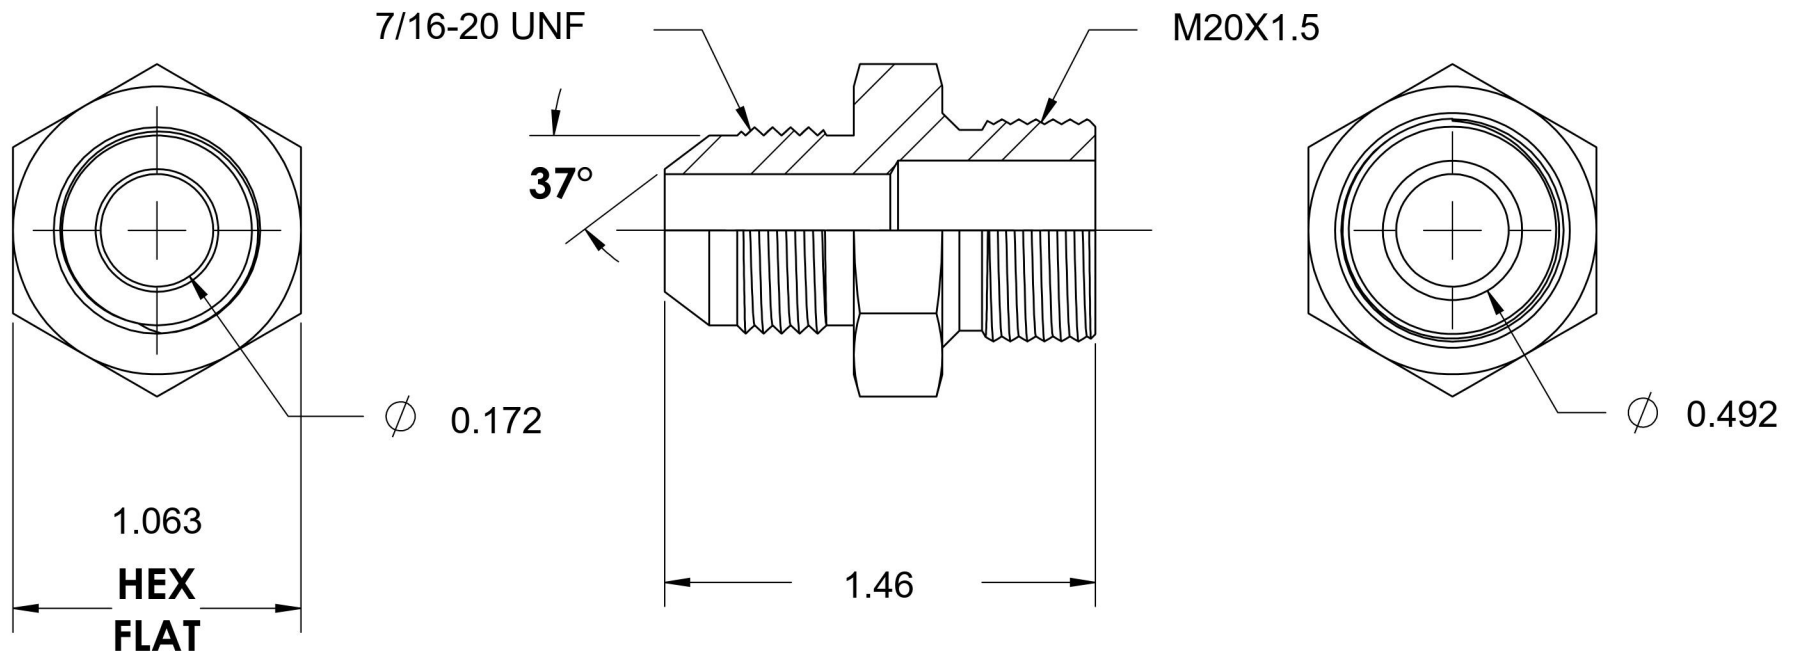

7005-04-20

Steel, SAE J514 37° Flare Male Metric Port/Line Connector, 1/4" Male JIC x M20X1.5 Male Metric 60° Line/Port

6701 Cochran Road
Solon, Ohio 44139
Phone: (440) 248-1880
Toll Free: 1-888-331-1523

Temperature Rating	Material	Industry Standards	Series
-65°F to 500°F	C1045/12L14 Steel	SAE J514, ISO 9974	7005
Pressure Rating	Finish	ASTM B633	Series Description
6000 psi	Trivalent Zinc		SAE J514 37° Flare Male Metric Port/Line Connector