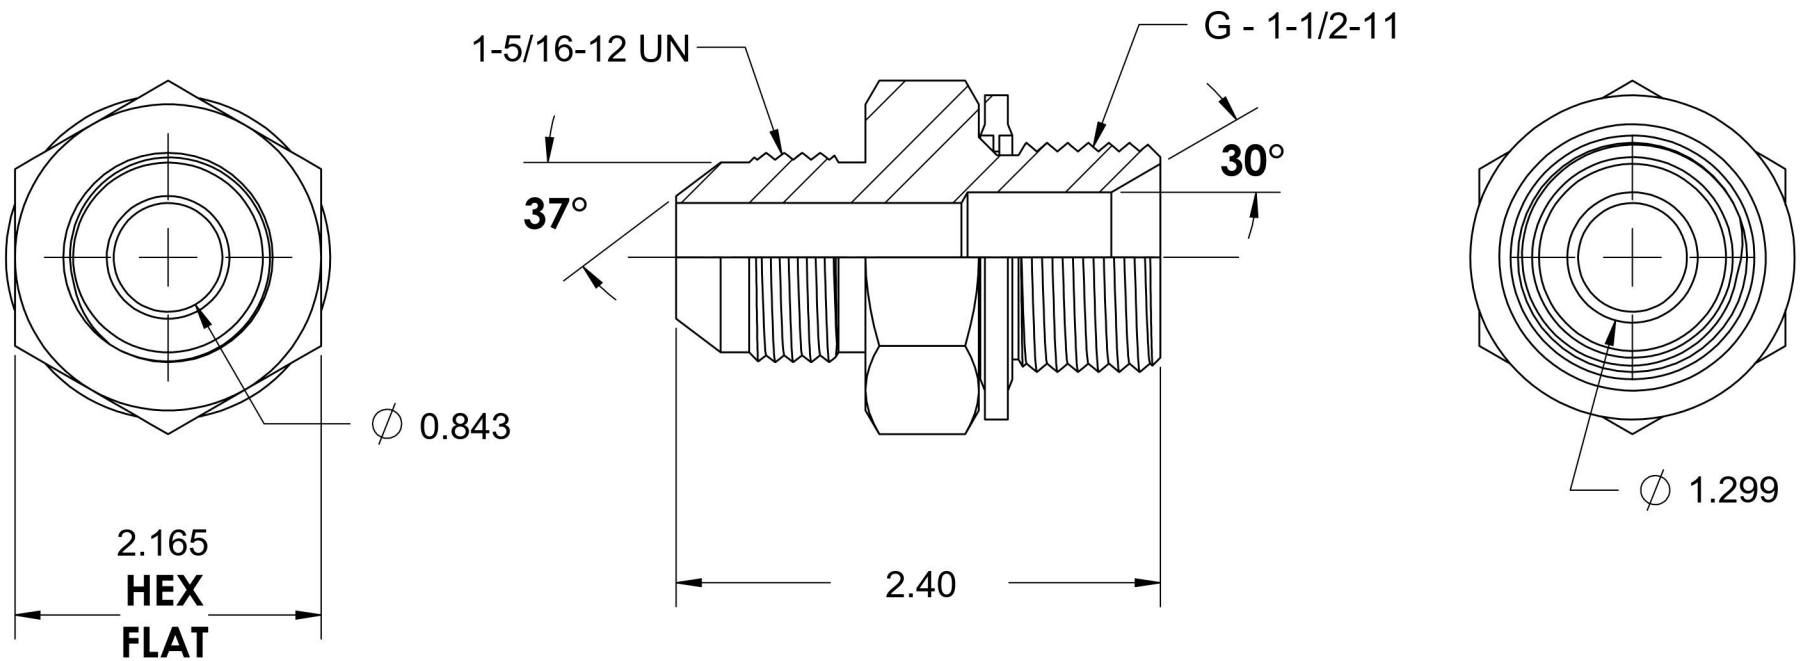

7002-16-24-BS

Steel, SAE J514 37° Flare BSPP Type (D) Bonded Seal Port/Line Adapter, 1" Male JIC x 1-1/2-11 Male BSPP 60° Line/Port

6701 Cochran Road
Solon, Ohio 44139
Phone: (440) 248-1880
Toll Free: 1-888-331-1523

Temperature Rating -22°F to 257°F	Material C1045/12L14 Steel	Industry Standards SAE J514, ISO 1179	Series 7002-BS
Pressure Rating 1500 psi	Finish Trivalent Zinc	ASTM B633	Series Description SAE J514 37° Flare BSPP Type (D) Bonded Seal Port/Line Adapter