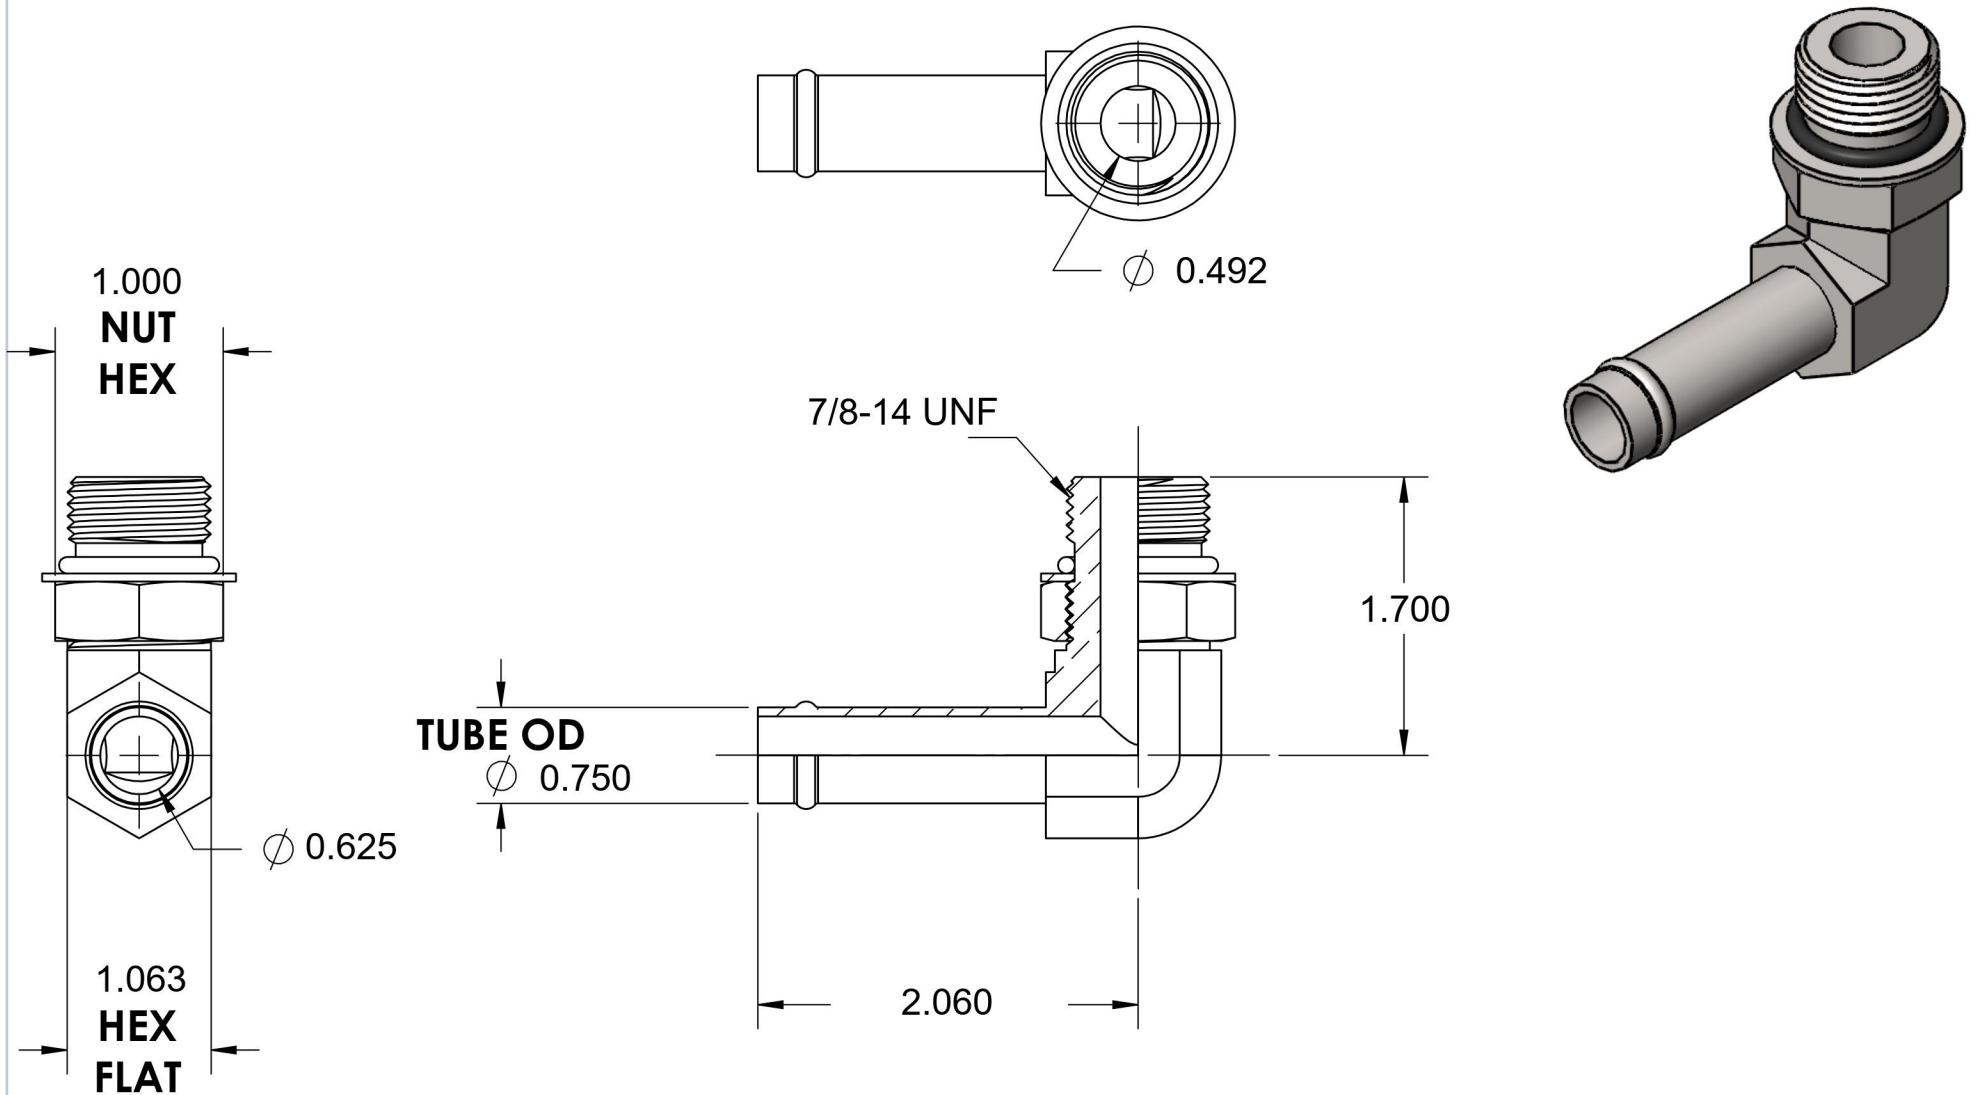

4601-12-10-NWO-FG

Steel, SAE J1231 Hose Bead 90° Adjustable Port Elbow, 3/4" Beaded Hose Barb x 7/8-14 Male Adjustable ORB

6701 Cochran Road
Solon, Ohio 44139
Phone: (440) 248-1880
Toll Free: 1-888-331-1523

Temperature Rating	Material	Industry Standards	Series
-40°F to 250°F	C1045 Steel	SAE J1231-2, SAE J1926-3 SAE J515, ASTM B633	4601-NWO-FG
Pressure Rating	Finish		Series Description
150 psi	Trivalent Zinc		SAE J1231 Hose Bead 90° Adjustable Port Elbow