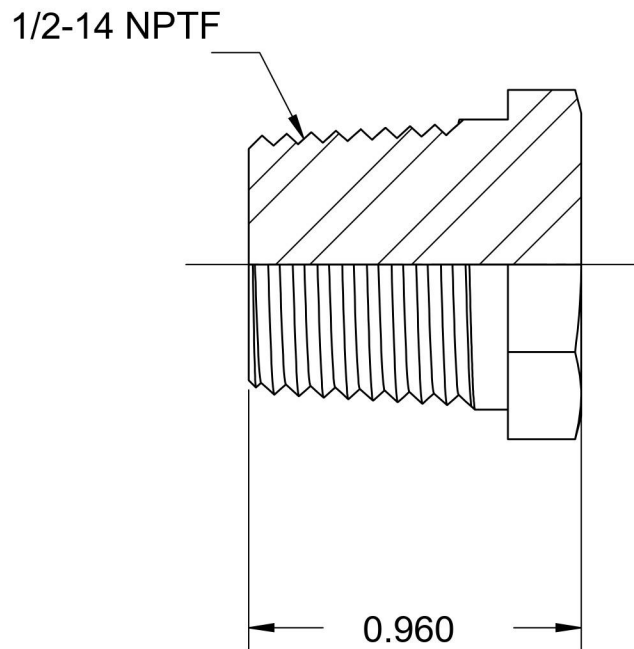

# 5406-P-08-B

Brass, SAE J531 Pipe Hex Head Plug, 1/2" Male NPTF

6701 Cochran Road  
Solon, Ohio 44139  
Phone: (440) 248-1880  
Toll Free: 1-888-331-1523

**Temperature Rating**

-325°F to 400°F

**Pressure Rating**

3900 psi

**Material**

C36000 Brass

**Finish**

Natural Finish

**Industry Standards**

SAE J531, SAE J476

**Series**

5406-P-B

**Series Description**

SAE J531 Pipe Hex Head Plug