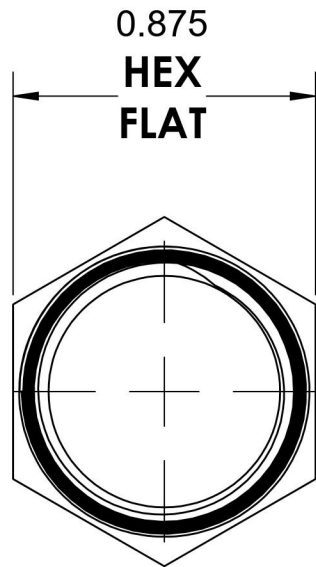

# 5406-P-08-B

Brass, SAE J531 Pipe Hex Head Plug, 1/2" Male NPTF

6701 Cochran Road  
Solon, Ohio 44139  
Phone: (440) 248-1880  
Toll Free: 1-888-331-1523

**Temperature Rating**

-325°F to 400°F

**Pressure Rating**