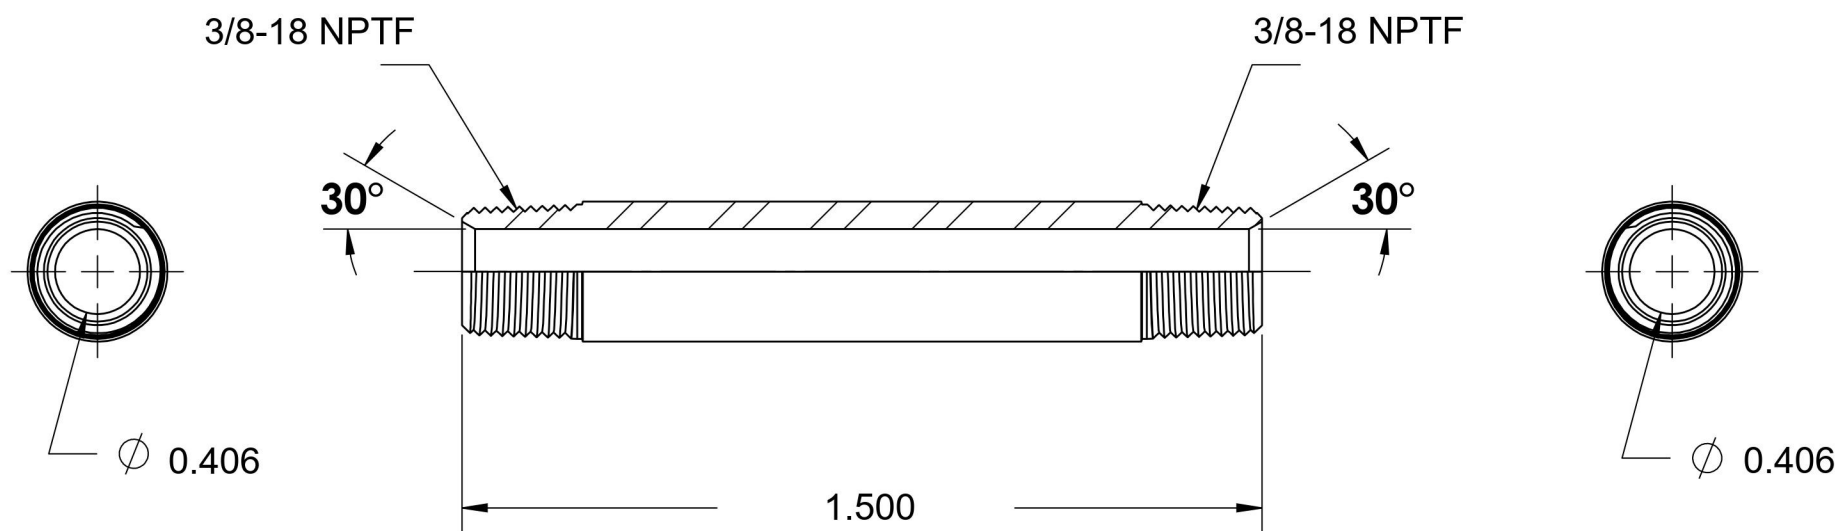

# 5404-N-06X1.500-SS

Stainless Steel, SAE J514 Pipe Long Nipple, 3/8" Male NPTF 30° x 3/8" Male NPTF 30°

6701 Cochran Road  
Solon, Ohio 44139  
Phone: (440) 248-1880  
Toll Free: 1-888-331-1523

<b>Temperature Rating</b>	<b>Material</b>	<b>Industry Standards</b>	<b>Series</b>
-425°F to 1200°F	316/316L Stainless Steel	SAE J514, SAE J476	5404-N-SS
<b>Pressure Rating</b>	<b>Finish</b>		<b>Series Description</b>
7200 psi	Passivated		SAE J514 Pipe Long Nipple