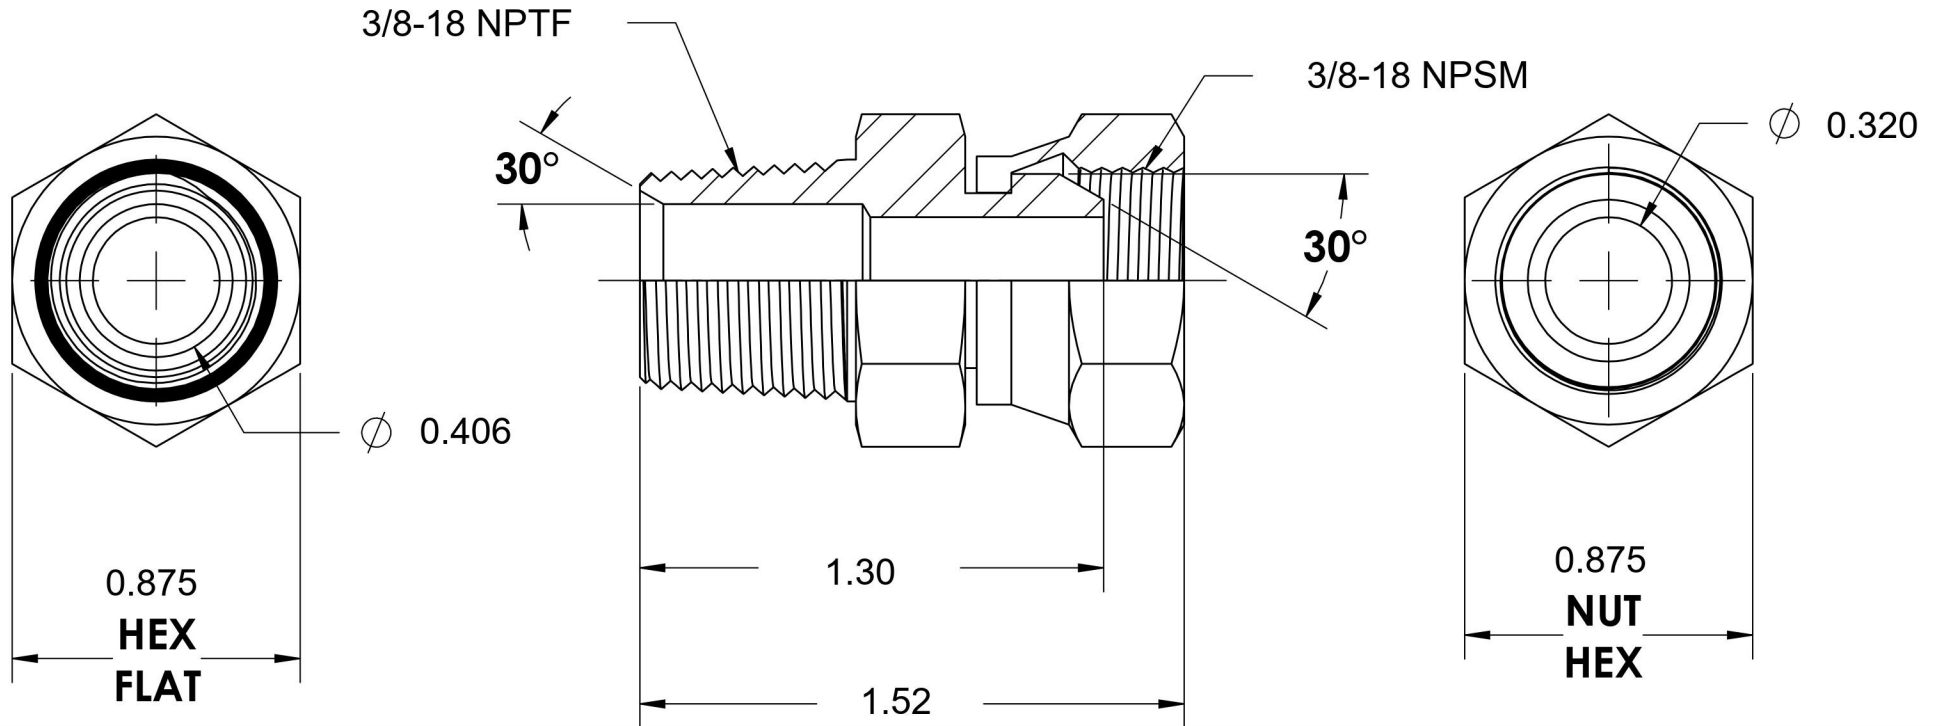

# 1404-06-06-SS

Stainless Steel, SAE J514 NPSM Swivel Male Connector, 3/8" Male NPTF 30° x 3/8" Female NPSM Swivel

6701 Cochran Road  
Solon, Ohio 44139  
Phone: (440) 248-1880  
Toll Free: 1-888-331-1523

<b>Temperature Rating</b>	<b>Material</b>	<b>Industry Standards</b>	<b>Series</b>
-425°F to 1200°F	316/316L Stainless Steel	SAE J514, SAE J476	1404-SS
<b>Pressure Rating</b>	<b>Finish</b>		<b>Series Description</b>
6000 psi	Passivated		SAE J514 NPSM Swivel Male Connector