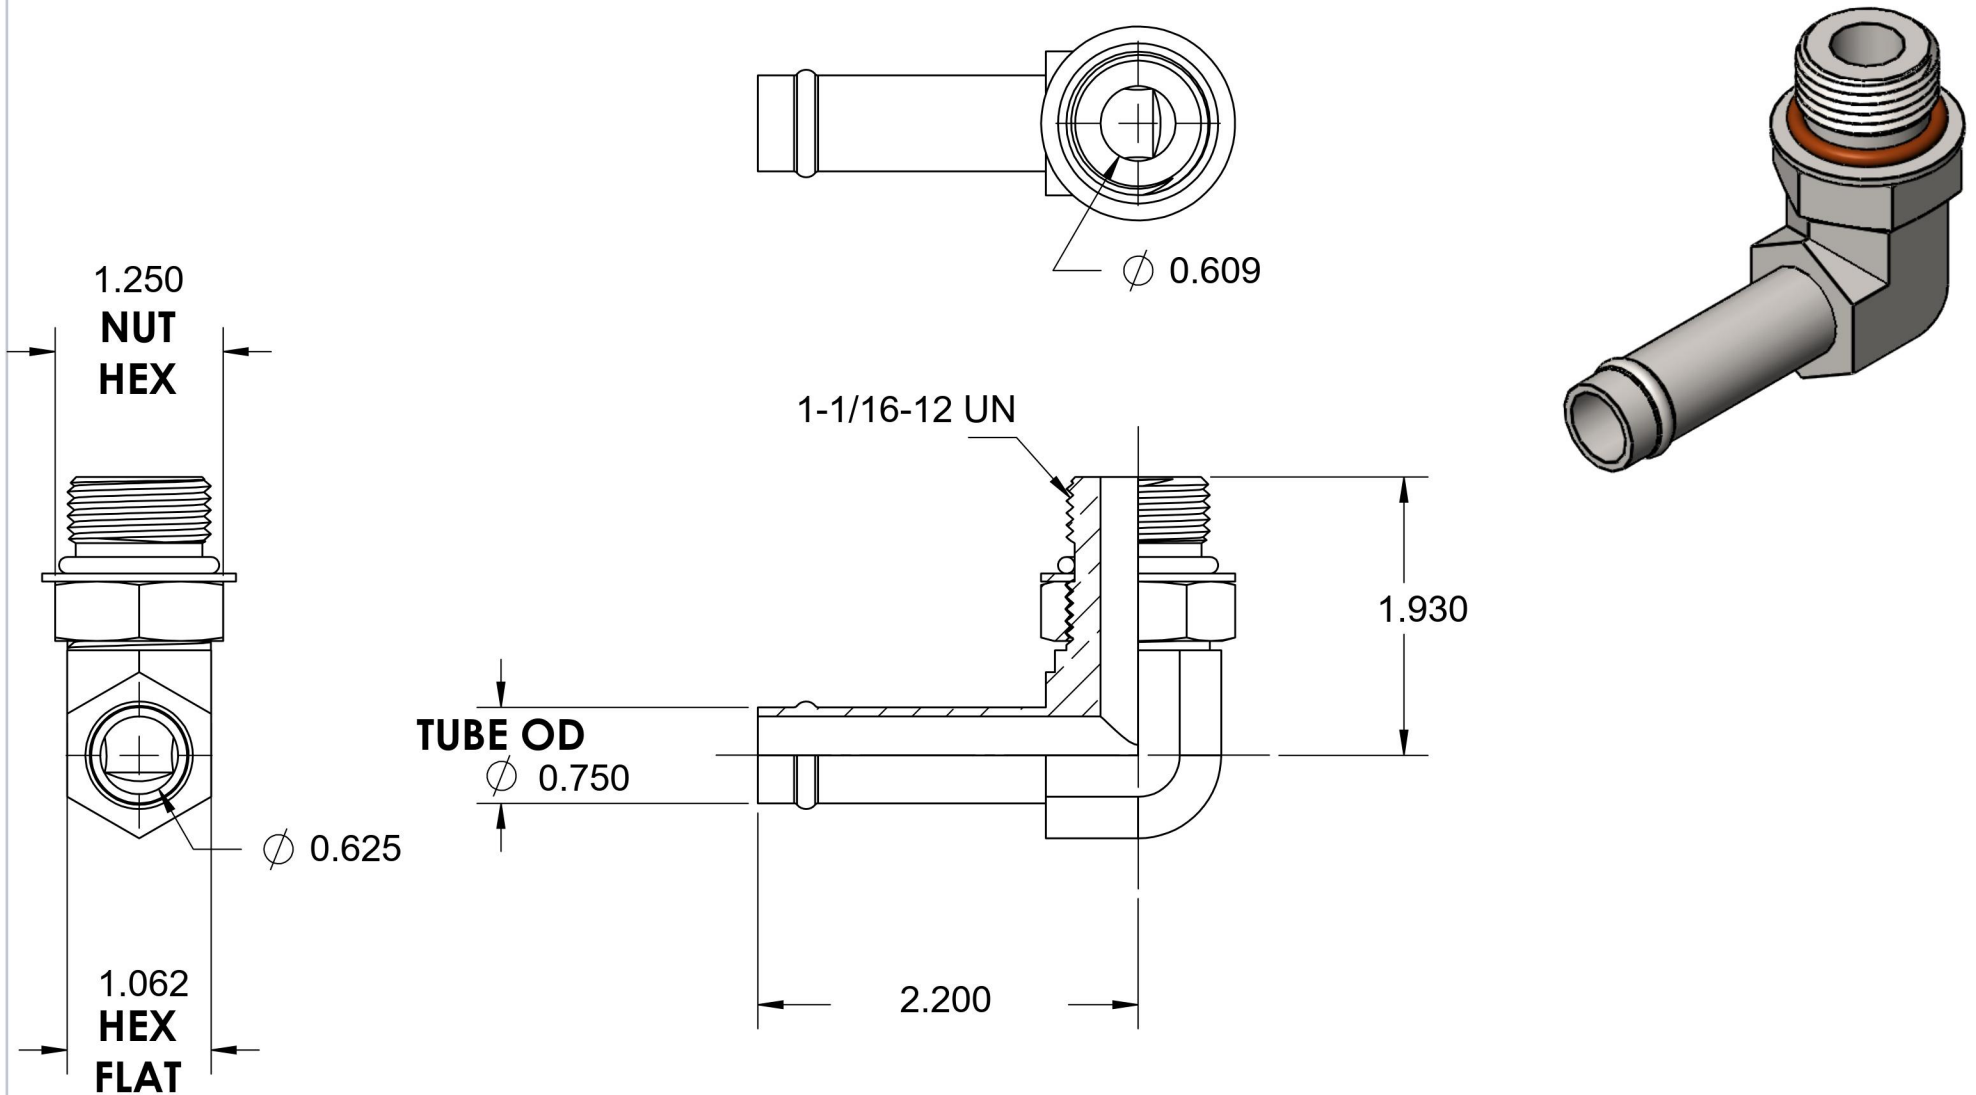

# 4601-12-12-NWO-FG-VITON

Steel, SAE J1231 Hose Bead 90° Adjustable Port Elbow, 3/4" Beaded Hose Barb x 1-1/16-12 Male Adjustable ORB, FKM Seal

6701 Cochran Road  
Solon, Ohio 44139  
Phone: (440) 248-1880  
Toll Free: 1-888-331-1523

**Temperature Rating**

-15°F to 400°F

**Pressure Rating**

150 psi

**Material**

C1045 Steel

**Finish**

Trivalent Zinc

**Industry Standards**

SAE J1231-2, SAE J1926-3  
SAE J515, ASTM B633

**Series**

4601-NWO-FG-VITON

**Series Description**

SAE J1231 Hose Bead  
90° Adjustable Port Elbow