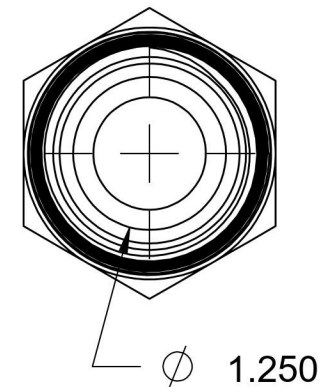

2404-20-20-SS

Stainless Steel, SAE J514 37° Flare Male Connector, 1-1/4" Male JIC x 1-1/4" Male NPTF 30°

6701 Cochran Road
Solon, Ohio 44139
Phone: (440) 248-1880
Toll Free: 1-888-331-1523

Temperature Rating -425°F to 1200°F	Material 316/316L Stainless Steel	Industry Standards SAE J514 , SAE J476	Series 2404-SS
Pressure Rating 3000 psi	Finish Passivated		Series Description SAE J514 37° Flare Male Connector