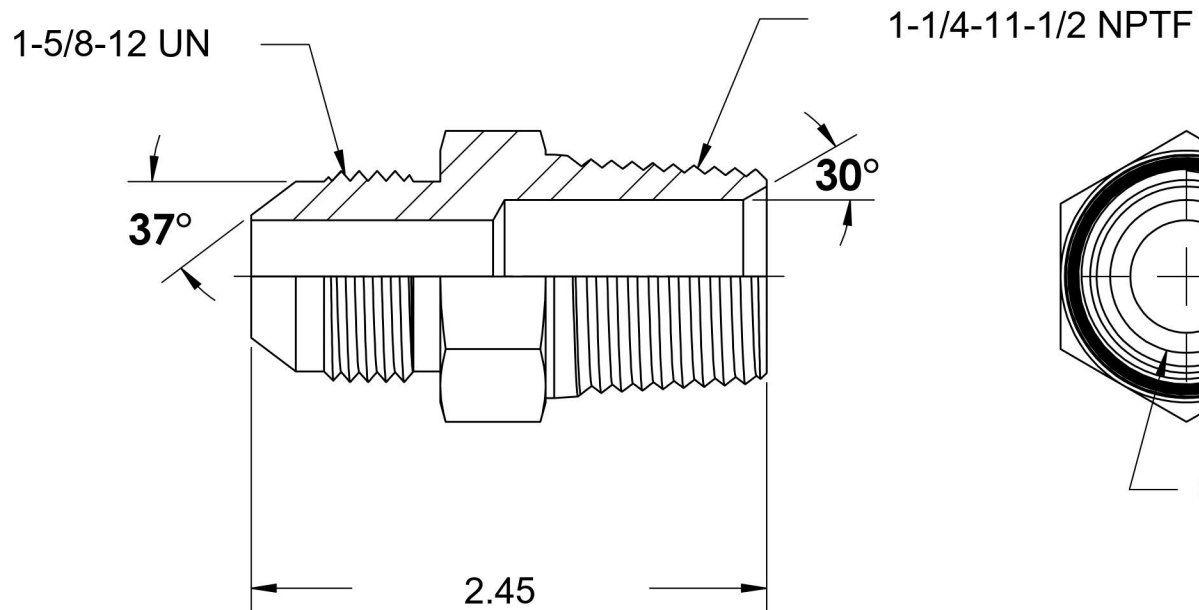

2404-20-20-SS

Stainless Steel, SAE J514 37° Flare Male Connector, 1-1/4" Male JIC x 1-1/4" Male NPTF 30°

6701 Cochran Road
Solon, Ohio 44139
Phone: (440) 248-1880
Toll Free: 1-888-331-1523

Temperature Rating -425°F to 1200°F	Material 316/316L Stainless Steel	Industry Standards SAE J514 , SAE J476	Series 2404-SS
Pressure Rating 3000 psi	Finish Passivated		Series Description SAE J514 37° Flare Male Connector