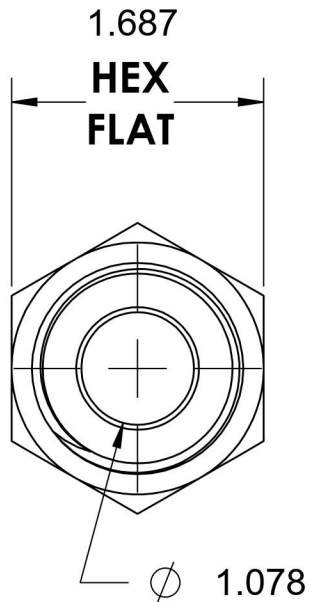

2404-20-20-SS

Stainless Steel, SAE J514 37° Flare Male Connector, 1-1/4" Male JIC x 1-1/4" Male NPTF 30°

6701 Cochran Road
Solon, Ohio 44139
Phone: (440) 248-1880
Toll Free: 1-888-331-1523

Temperature Rating -425°F to 1200°F	Material 316/316L Stainless Steel	Industry Standards SAE J514 , SAE J476	Series 2404-SS
Pressure Rating 3000 psi	Finish Passivated		Series Description SAE J514 37° Flare Male Connector