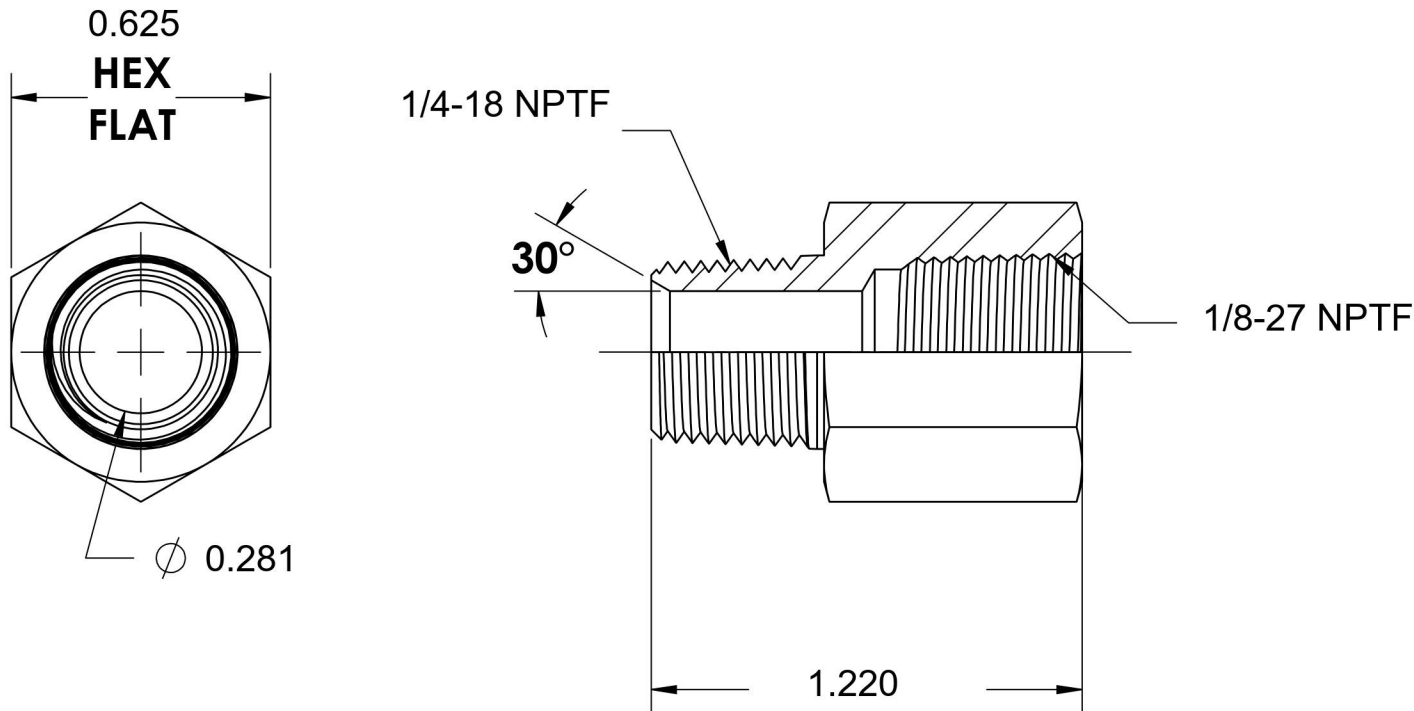

5405-04-02-SS

Stainless Steel, SAE J514 Pipe Expander, 1/4" Male NPTF 30° x 1/8" Female NPTF

6701 Cochran Road
Solon, Ohio 44139
Phone: (440) 248-1880
Toll Free: 1-888-331-1523

Temperature Rating	Material	Industry Standards	Series
-425°F to 1200°F	316/316L Stainless Steel	SAE J514 , SAE J476	5405-SS
Pressure Rating	Finish		Series Description
6000 psi	Passivated		SAE J514 Pipe Expander