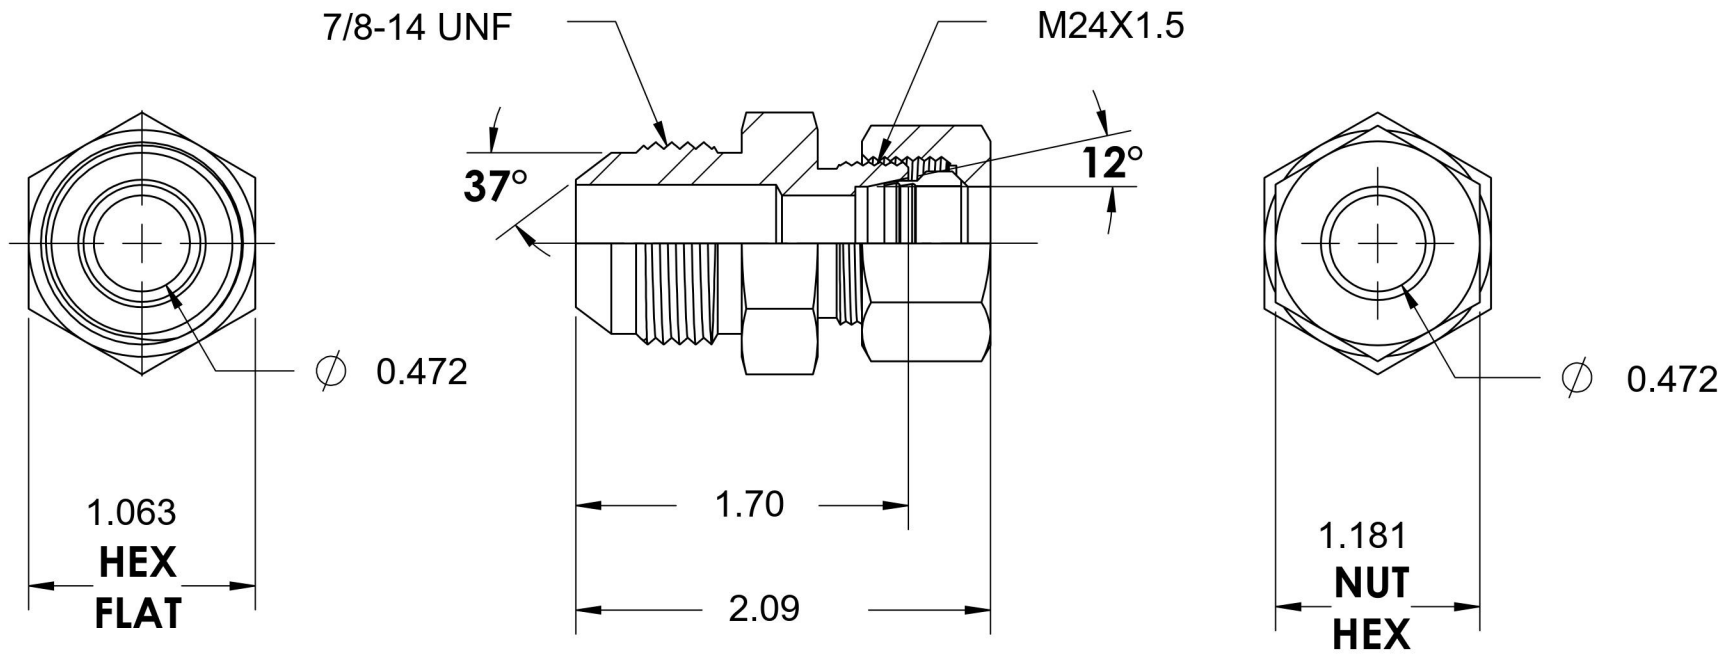

# 7005-10-S16-24-NBR-SS

Stainless Steel, SAE J514 37° Flare/ISO 8434-1 Heavy Series Male Adapter, Nut and Bite Ring Assembled, 5/8" Male JIC x M24X1.5 DIN Tube

6701 Cochran Road  
Solon, Ohio 44139  
Phone: (440) 248-1880  
Toll Free: 1-888-331-1523

<b>Temperature Rating</b>	<b>Material</b>	<b>Industry Standards</b>	<b>Series</b>
-425°F to 1200°F	316/316L Stainless Steel	SAE J514, ISO 8434-1	7005-DIN HEAVY-NBR-SS
<b>Pressure Rating</b>	<b>Finish</b>		<b>Series Description</b>
5000 psi	Passivated		SAE J514 37° Flare/ISO 8434-1 Heavy Series Male Adapter Nut and Bite Ring Assembled