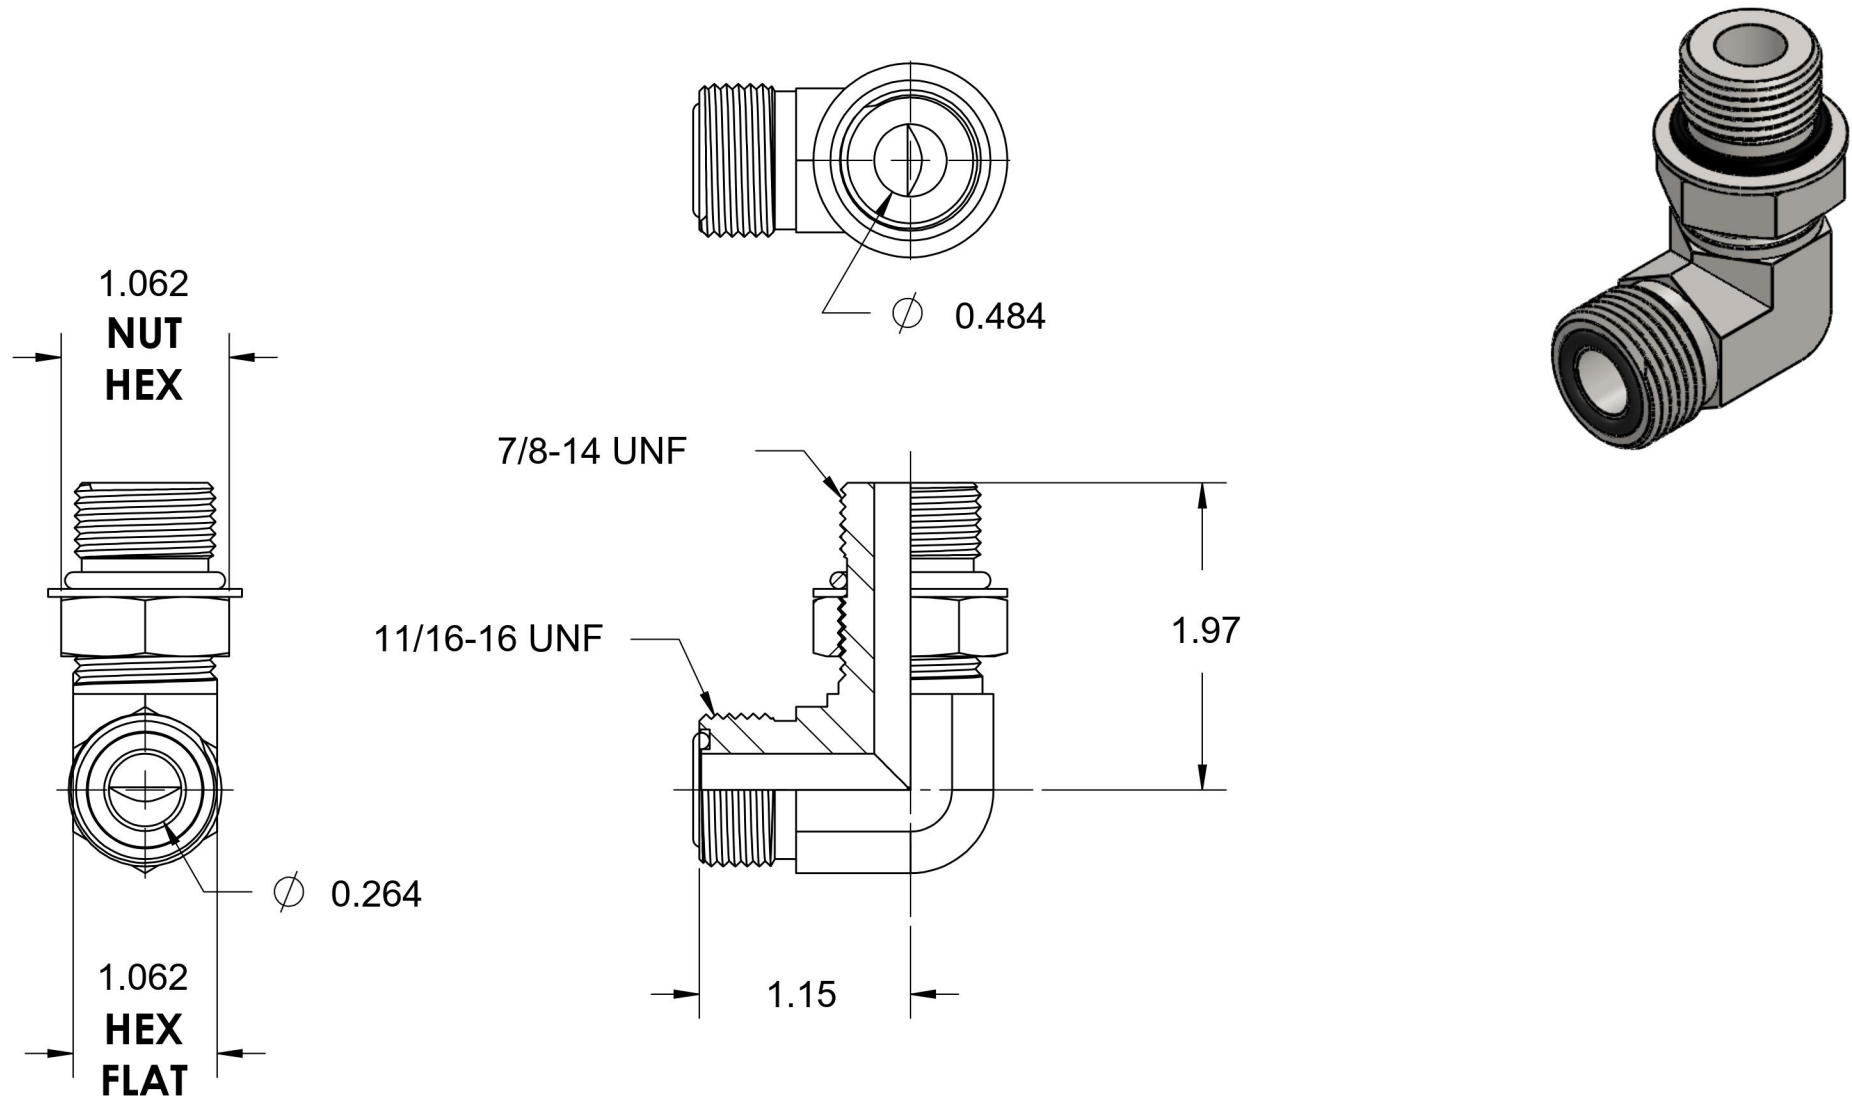

# FS6801-06-10-NWO-FG

Steel, SAE J1453 O-Ring Face Seal 90° Adjustable Port Elbow, 3/8" Male ORFS x 7/8-14 Male Adjustable ORB

6701 Cochran Road  
Solon, Ohio 44139  
Phone: (440) 248-1880  
Toll Free: 1-888-331-1523

<b>Temperature Rating</b>	<b>Material</b>	<b>Industry Standards</b>	<b>Series</b>
-40°F to 250°F	C1045 Steel	SAE J1453, SAE J1926-2 ASTM B633	FS6801-NWO-FG
<b>Pressure Rating</b>	<b>Finish</b>		<b>Series Description</b>
6000 psi	Trivalent Zinc		SAE J1453 O-Ring Face Seal 90° Adjustable Port Elbow