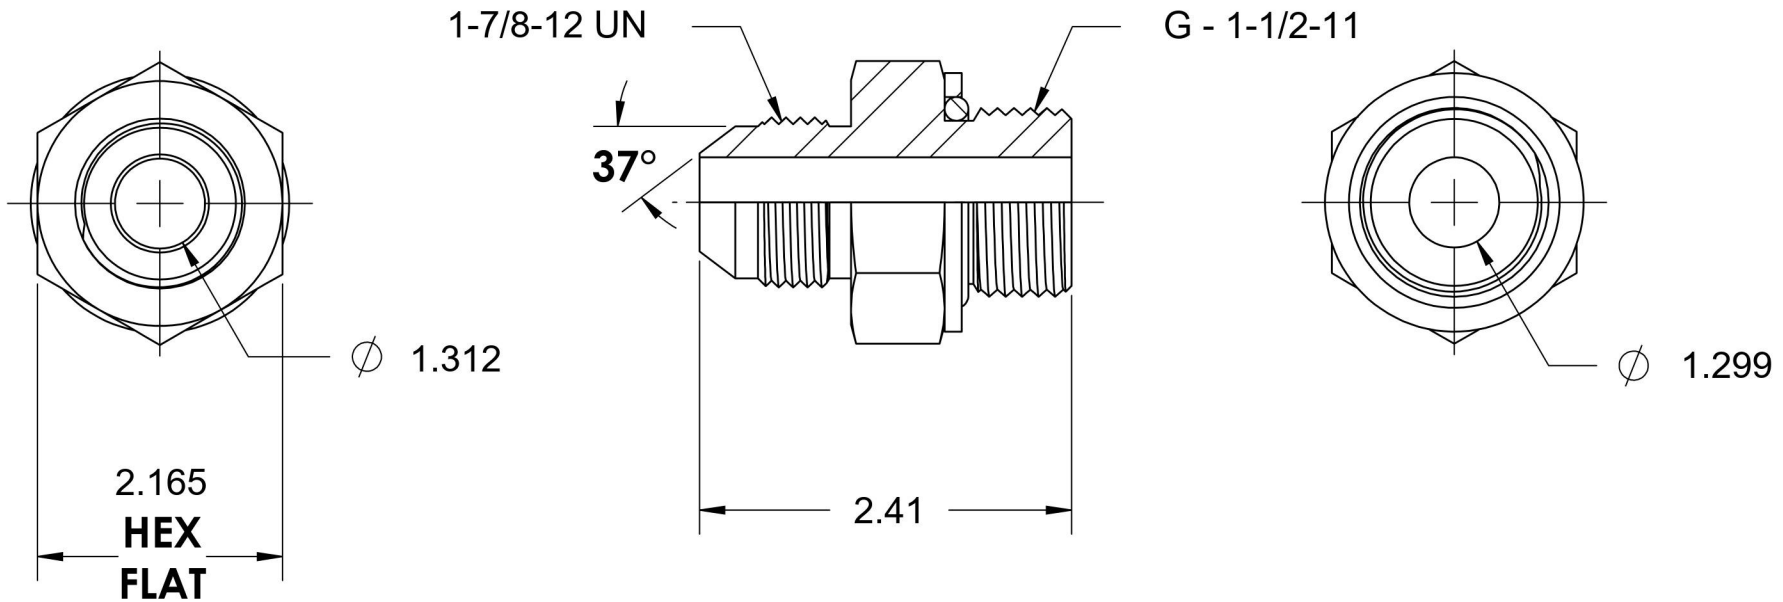

7012-24-24

Steel, SAE J514 37° Flare Male BSPP Type (G) Port Connector, 1-1/2" Male JIC x 1-1/2-11 Male BSPP ORR

6701 Cochran Road
Solon, Ohio 44139
Phone: (440) 248-1880
Toll Free: 1-888-331-1523

Temperature Rating	Material	Industry Standards	Series
-40°F to 250°F	C1045 / 12L14 Steel	SAE J514, ISO 1179	7012-ORR
Pressure Rating	Finish	ASTM B633	
3000 psi	Trivalent Zinc	Series Description SAE J514 37° Flare Male BSPP Type (G) Port Connector	