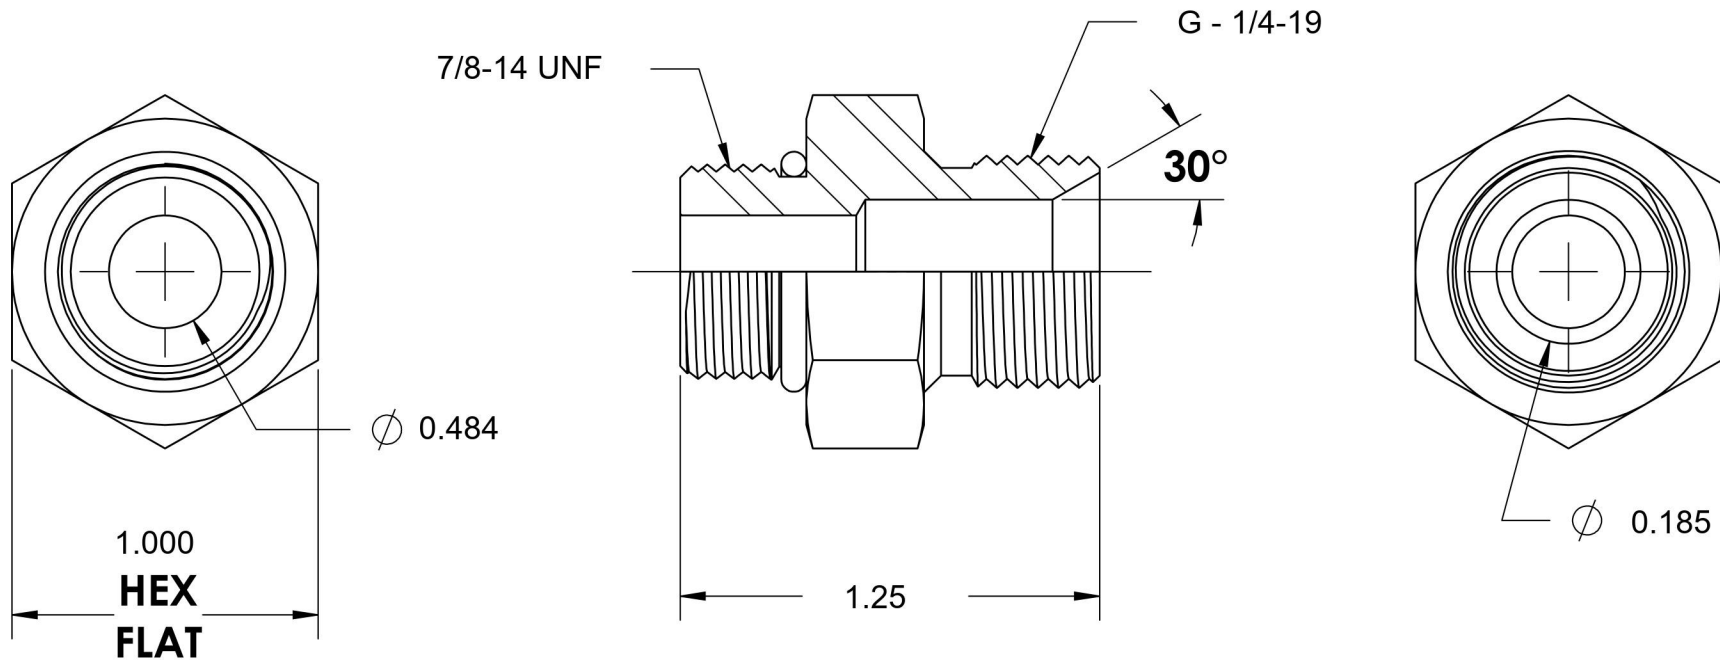

# 7062-10-04

Steel, SAE J1926 O-Ring Boss Male BSPP Port/Line Adapter, 7/8-14 Male ORB x 1/4-19 Male BSPP 60° Line/Port

6701 Cochran Road  
Solon, Ohio 44139  
Phone: (440) 248-1880  
Toll Free: 1-888-331-1523

<b>Temperature Rating</b>	<b>Material</b>	<b>Industry Standards</b>	<b>Series</b>
-40°F to 250°F	C1045 / 12L14 Steel	SAE J1926, ISO 1179	7062
<b>Pressure Rating</b>	<b>Finish</b>	ISO 8434-6, ASTM B633	<b>Series Description</b>
5000 psi	Trivalent Zinc		SAE J1926 O-Ring Boss Male BSPP Port/Line Adapter