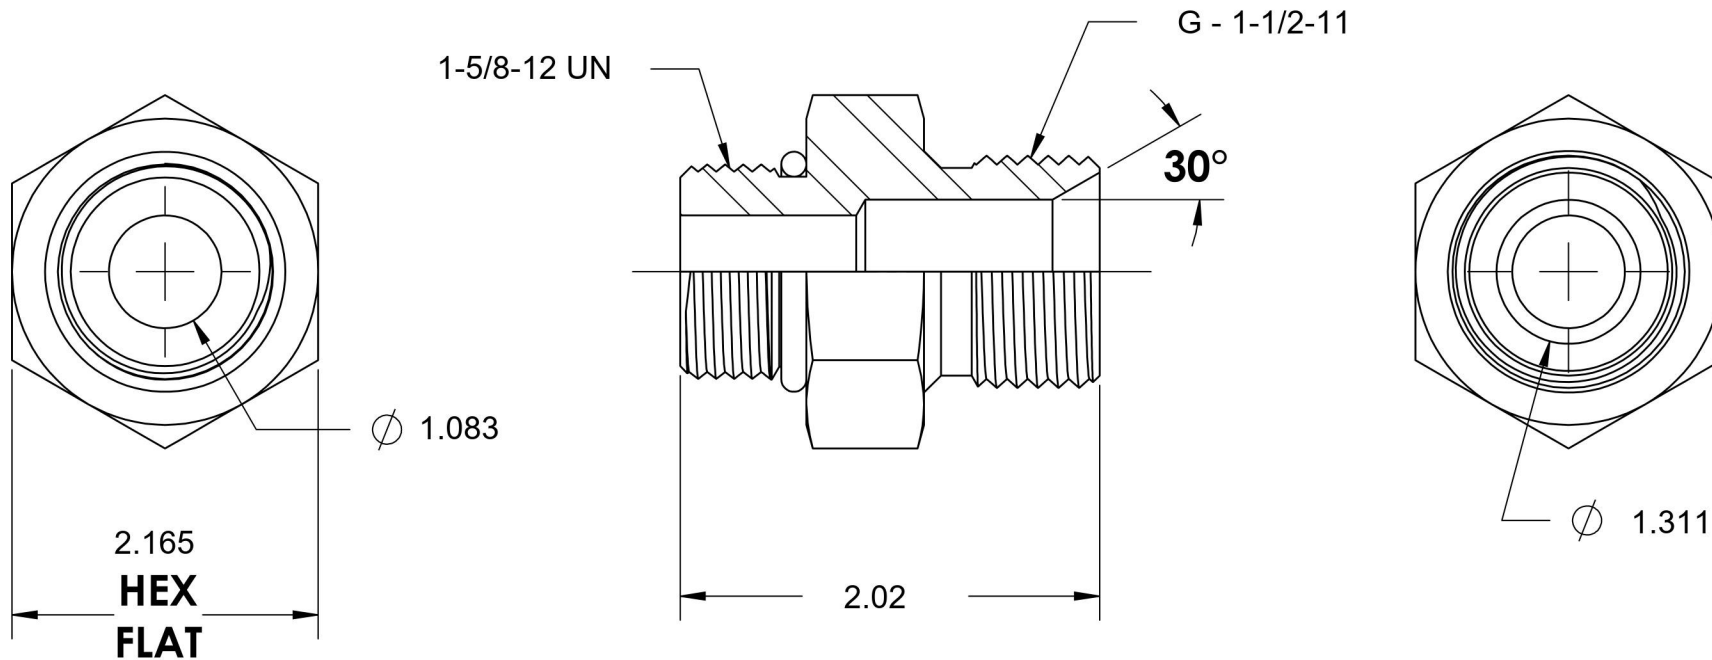

# 7062-20-24

Steel, SAE J1926 O-Ring Boss Male BSP Port/Line Adapter, 1-5/8-12 Male ORB x 1-1/2-11 Male BSP 60° Line/Port

6701 Cochran Road  
Solon, Ohio 44139  
Phone: (440) 248-1880  
Toll Free: 1-888-331-1523

<b>Temperature Rating</b>	<b>Material</b>	<b>Industry Standards</b>	<b>Series</b>
-40°F to 250°F	C1045 / 12L14 Steel	SAE J1926, ISO 1179	7062
<b>Pressure Rating</b>	<b>Finish</b>	ISO 8434-6, ASTM B633	<b>Series Description</b>
1500 psi	Trivalent Zinc		SAE J1926 O-Ring Boss Male BSP Port/Line Adapter