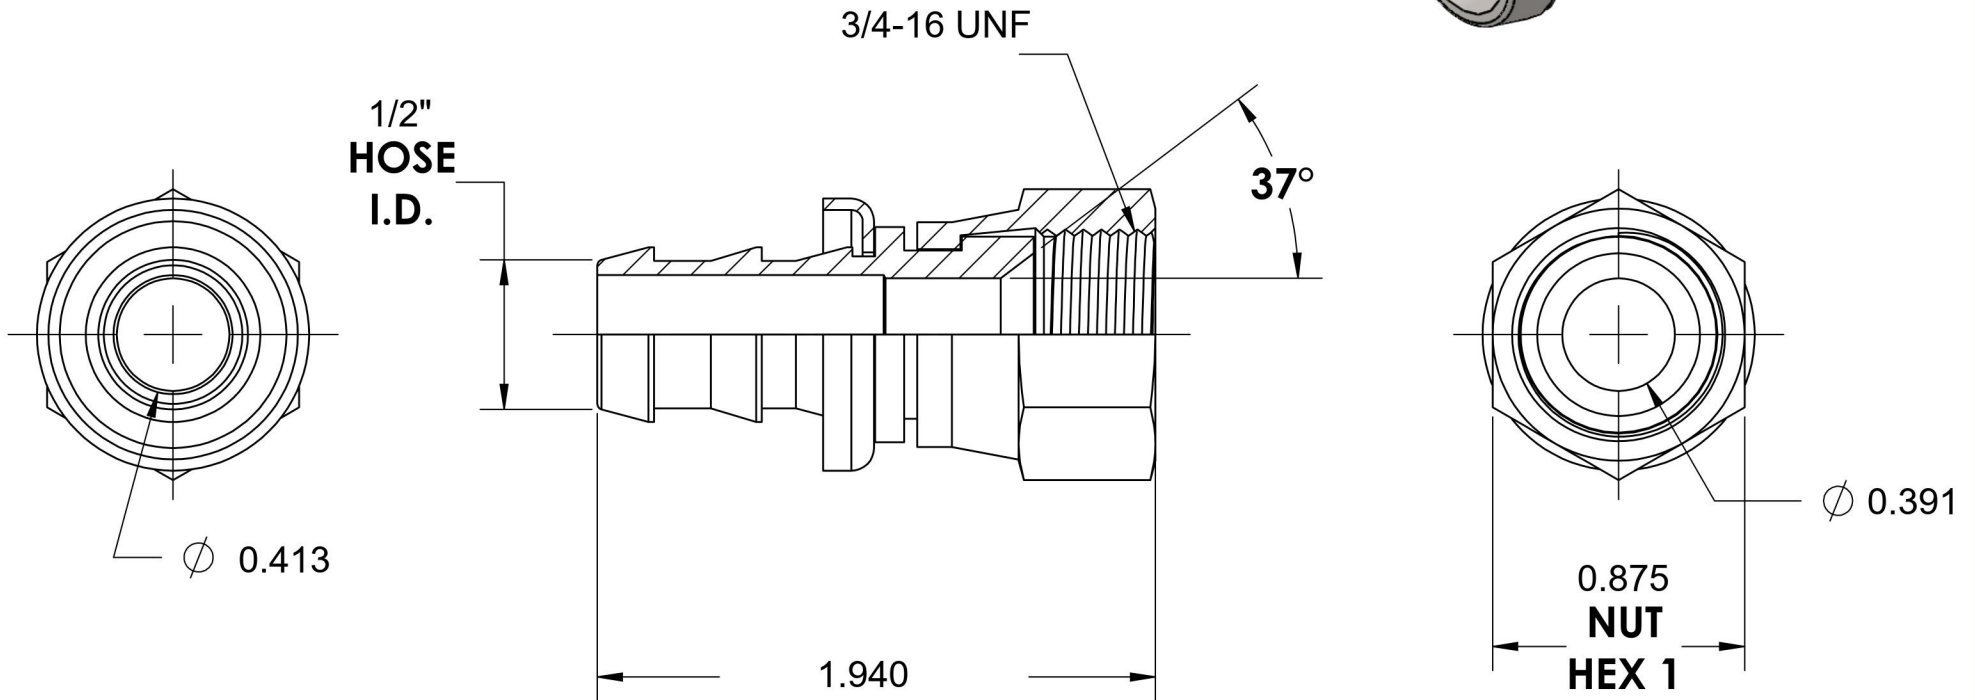

2111-08-08-SS

Stainless Steel, SAE J514 Push-Lok Swivel Hose Connector, 1/2" Push-Lok Hose Barb x 1/2" Female JIC Swivel

6701 Cochran Road
Solon, Ohio 44139
Phone: (440) 248-1880
Toll Free: 1-888-331-1523

Temperature Rating	Material	Industry Standards	Series
-50°F to 185°F	316/316L Stainless Steel	SAE J514	2111-SS
Pressure Rating	Finish		Series Description
150 psi	Passivated		SAE J514 Push-Lok Swivel Hose Connector