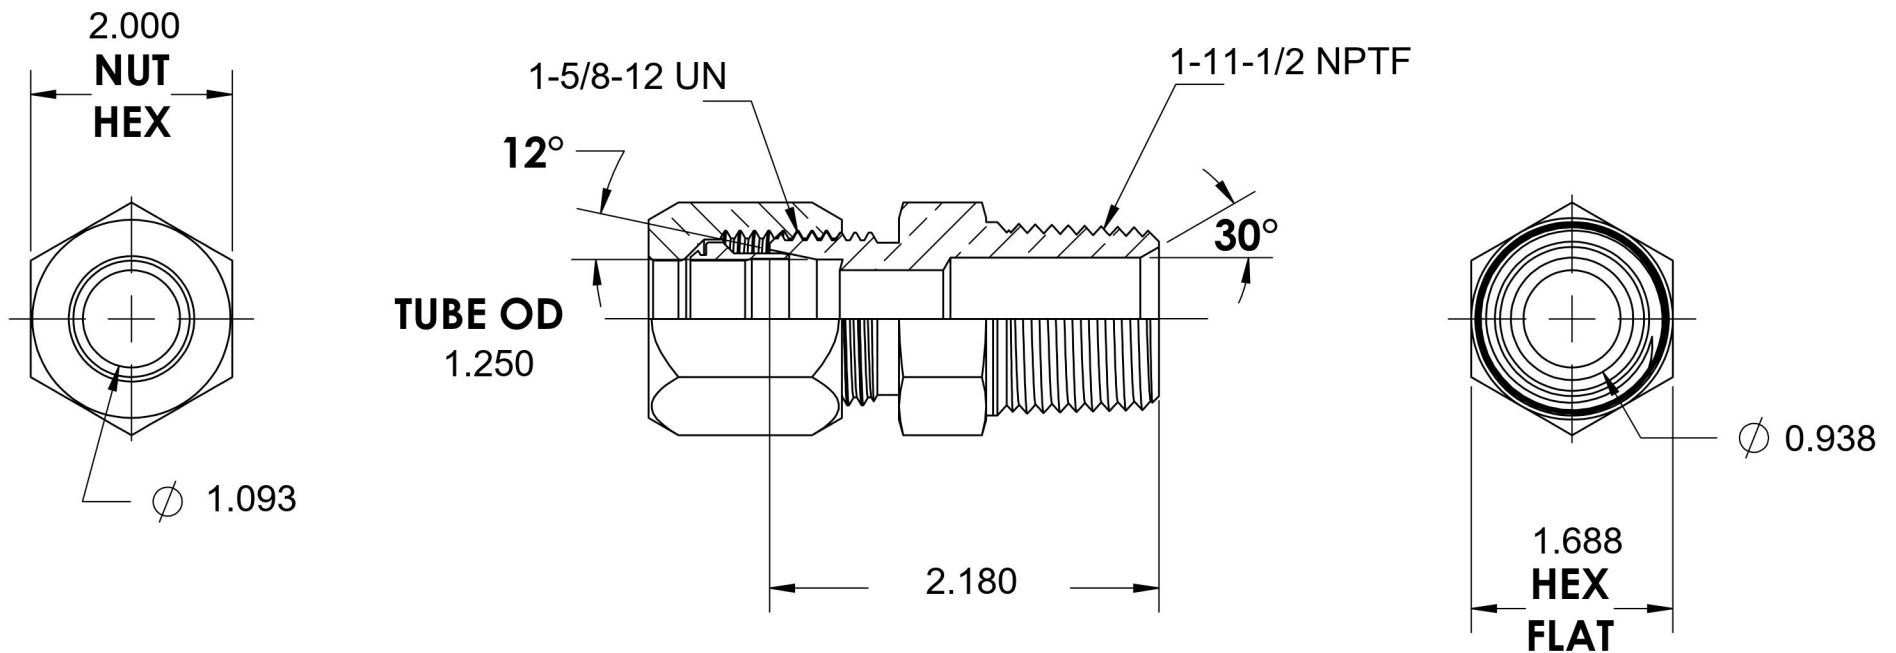

# C2404-20-16-SS

Stainless Steel, SAE J514 Flareless Tube Male Connector, 1-1/4" Flareless Bite Type x 1" Male NPTF 30°

6701 Cochran Road  
Solon, Ohio 44139  
Phone: (440) 248-1880  
Toll Free: 1-888-331-1523

<b>Temperature Rating</b>	<b>Material</b>	<b>Industry Standards</b>	<b>Series</b>
-425°F to 1200°F	316/316L Stainless Steel	SAE J514, SAE J476	C2404-SS
<b>Pressure Rating</b>	<b>Finish</b>		<b>Series Description</b>
2500 psi	Passivated		SAE J514 Flareless Tube Male Connector