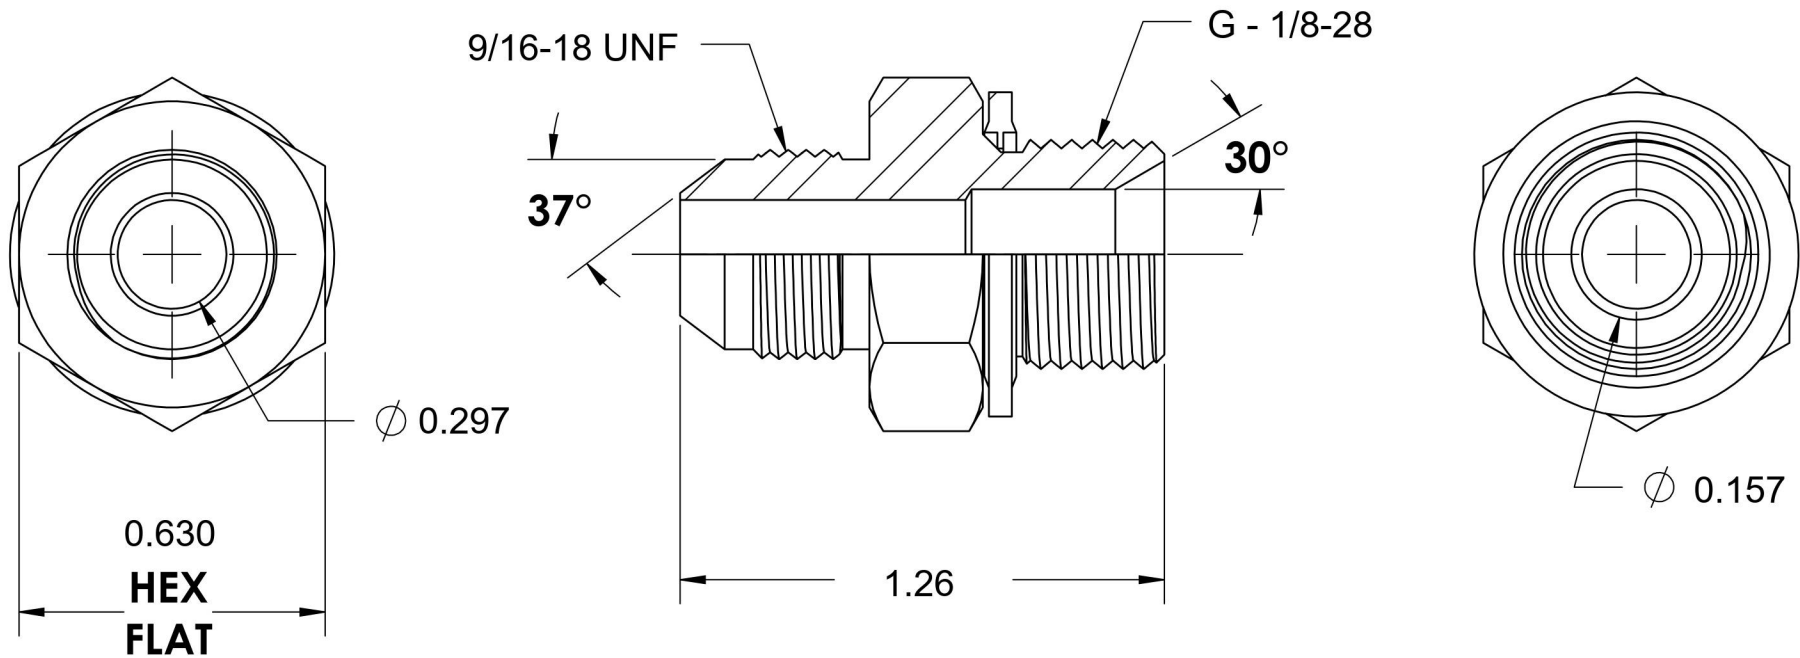

7002-06-02-SS-BS

Stainless Steel, SAE J514 37° Flare BSPP Type (D) Bonded Seal Port/Line Adapter, 3/8" Male JIC x 1/8-28 Male BSPP 60° Line/Port

6701 Cochran Road
Solon, Ohio 44139
Phone: (440) 248-1880
Toll Free: 1-888-331-1523

Temperature Rating	Material	Industry Standards	Series
-22°F to 257°F	316/316L Stainless Steel	SAE J514, ISO 1179	7002-BS-SS
Pressure Rating	Finish		Series Description
5100 psi	Passivated		SAE J514 37° Flare BSPP Type (D) Bonded Seal Port/Line Adapter