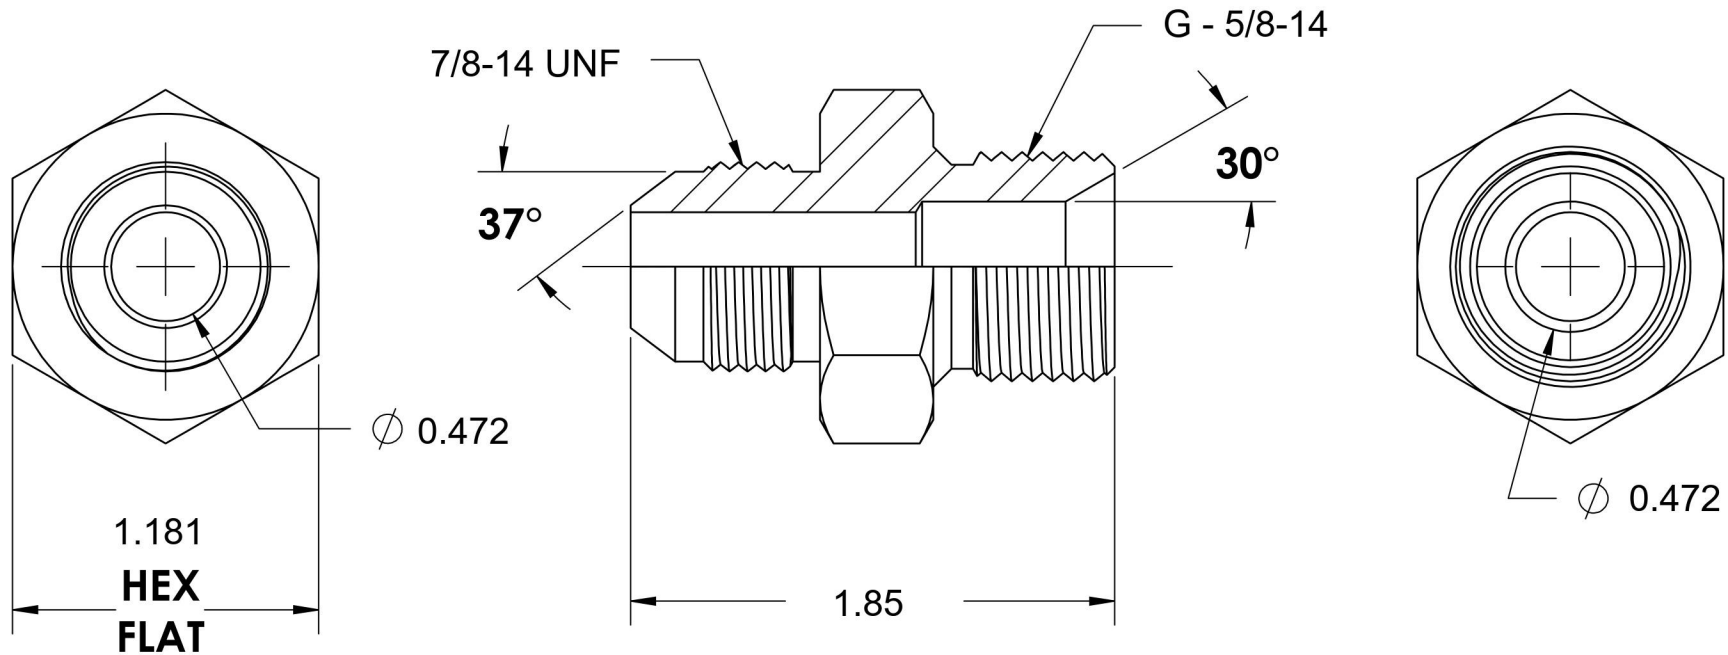

7002-10-10-SS

Stainless Steel, SAE J514 37° Flare Male BSPP Port/Line Connector, 5/8" Male JIC x 5/8-14 Male BSPP 60° Line/Port

6701 Cochran Road
Solon, Ohio 44139
Phone: (440) 248-1880
Toll Free: 1-888-331-1523

Temperature Rating	Material	Industry Standards	Series
-425°F to 1200°F	316/316L Stainless Steel	SAE J514, ISO 1179	7002-SS
Pressure Rating	Finish	ISO 8434-6	Series Description
2900 psi	Passivated		SAE J514 37° Flare Male BSPP Port/Line Connector