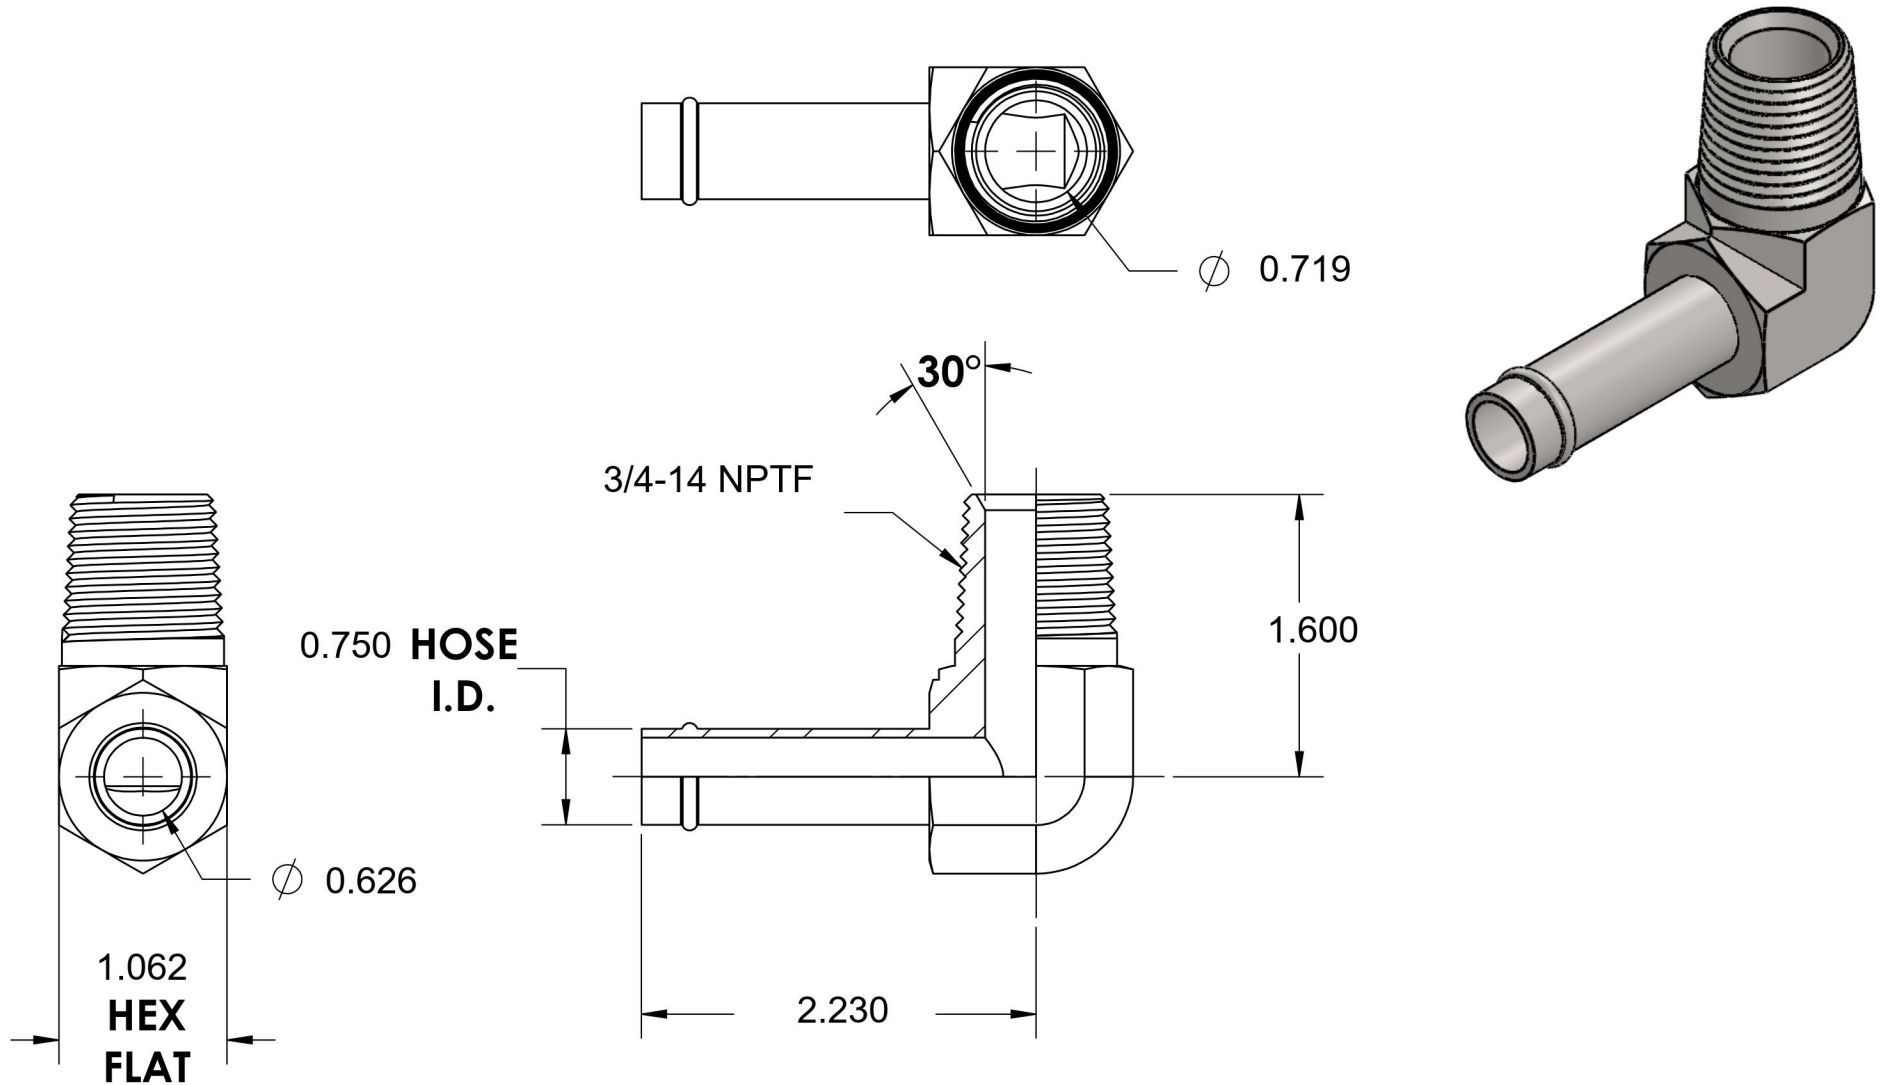

4501-12-12-FG

Steel, SAE J1231 Hose Bead 90° Male Elbow, 3/4" Beaded Hose Barb x 3/4" Male NPTF 30°

6701 Cochran Road
Solon, Ohio 44139
Phone: (440) 248-1880
Toll Free: 1-888-331-1523

Temperature Rating	Material	Industry Standards	Series
-65°F to 500°F	C1045 Steel	SAE J1231, SAE J476 ASTM B633	4501-FG
Pressure Rating	Finish		Series Description
150 psi	Trivalent Zinc		SAE J1231 Hose Bead 90° Male Elbow