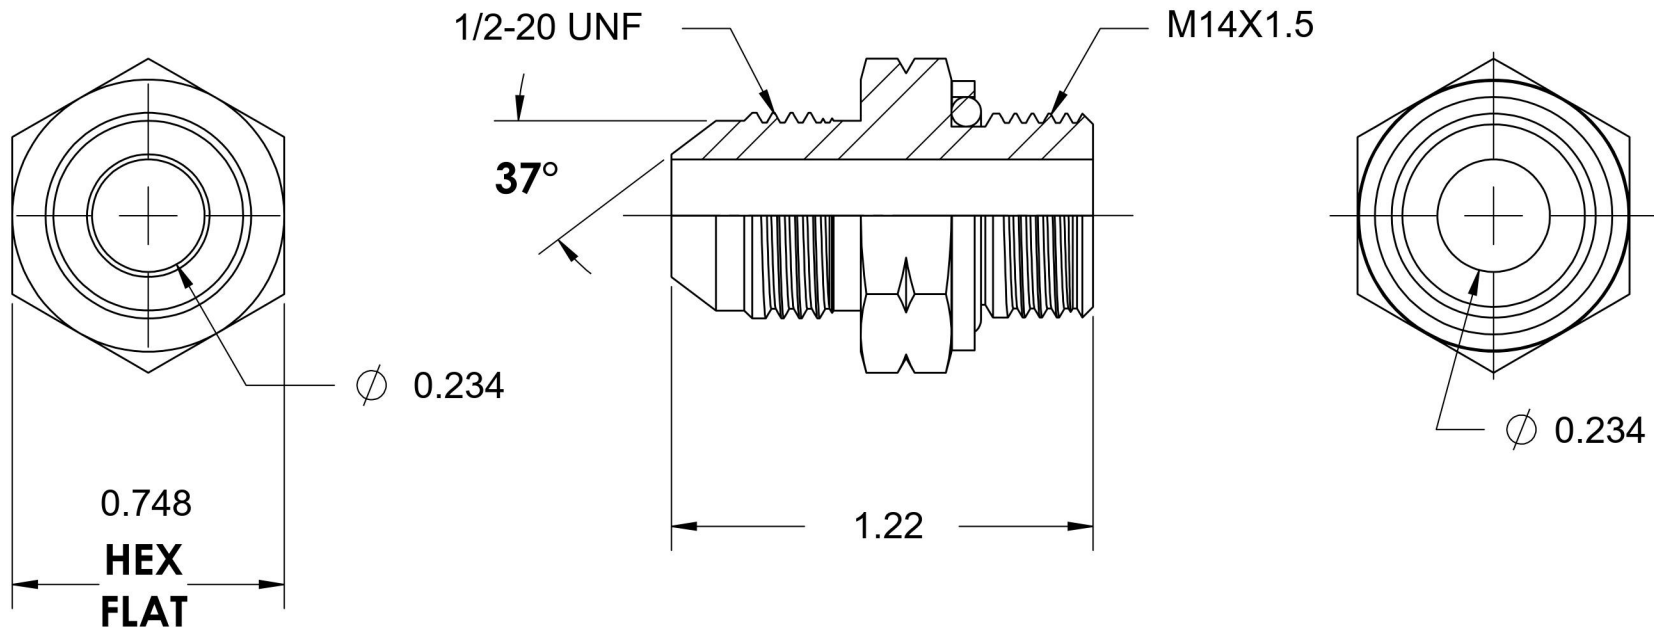

# 7001-05-14

Steel, SAE J514 37° Flare Male Metric Type (G) Port Adapter, 5/16" Male JIC x M14X1.5 Male Metric ORR

6701 Cochran Road  
Solon, Ohio 44139  
Phone: (440) 248-1880  
Toll Free: 1-888-331-1523

<b>Temperature Rating</b>	<b>Material</b>	<b>Industry Standards</b>	<b>Series</b>
-22°F to 257°F	C1045/12L14 Steel	SAE J514, ISO 9974	7001-ORR
<b>Pressure Rating</b>	<b>Finish</b>	ASTM B633	<b>Series Description</b>
5000 psi	Trivalent Zinc		SAE J514 37° Flare Male Metric Type (G) Port Adapter