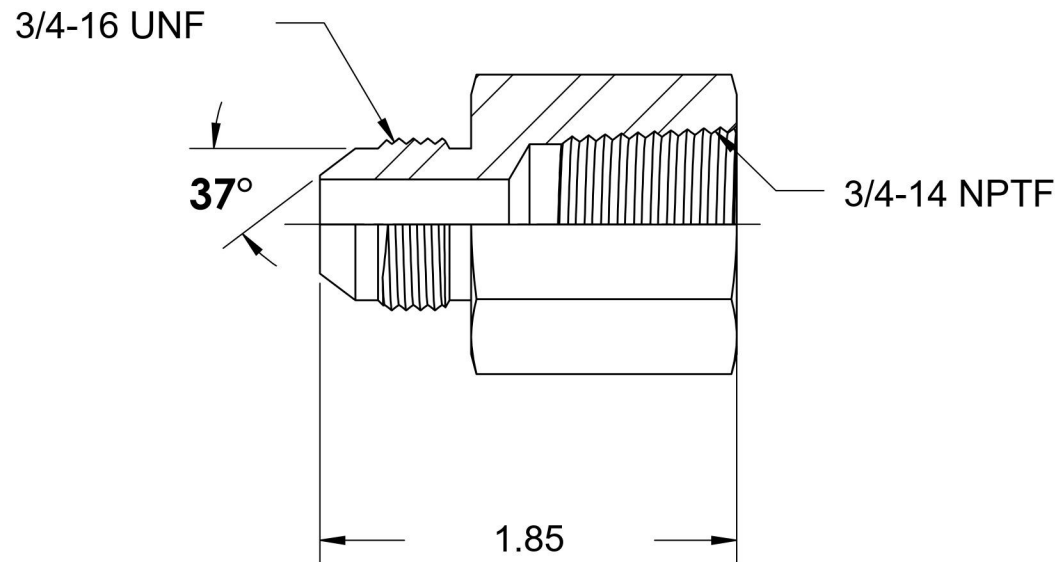

# 2405-08-12-B

Brass, SAE J514 Flared Tube Female Connector, 1/2" Male JIC x 3/4" Female NPTF

6701 Cochran Road  
Solon, Ohio 44139  
Phone: (440) 248-1880  
Toll Free: 1-888-331-1523

**Temperature Rating**

-325°F to 400°F

**Material**

C360 Brass

**Industry Standards**

SAE J514 , SAE J476

**Series**

2405-B

**Pressure Rating**

2600 psi

**Finish**

Natural Finish

**Series Description**

SAE J514 Flared Tube  
Female Connector