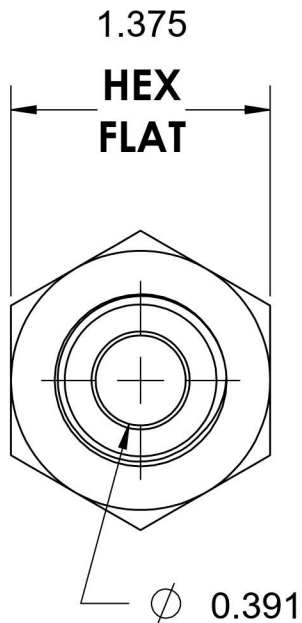

# 2405-08-12-B

Brass, SAE J514 Flared Tube Female Connector, 1/2" Male JIC x 3/4" Female NPTF

6701 Cochran Road  
Solon, Ohio 44139  
Phone: (440) 248-1880  
Toll Free: 1-888-331-1523

**Temperature Rating**