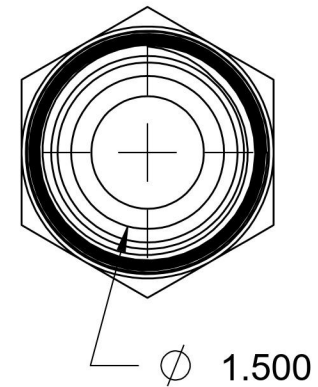

2404-24-24-B

Brass, SAE J514 37° Flare Male Connector, 1-1/2" Male JIC x 1-1/2" Male NPTF 30°

6701 Cochran Road
Solon, Ohio 44139
Phone: (440) 248-1880
Toll Free: 1-888-331-1523

Temperature Rating	Material	Industry Standards	Series
-325°F to 400°F	C360 Brass	SAE J514 , SAE J476	2404-B
Pressure Rating	Finish		Series Description
1300 psi	Natural Finish		SAE J514 37° Flare Male Connector