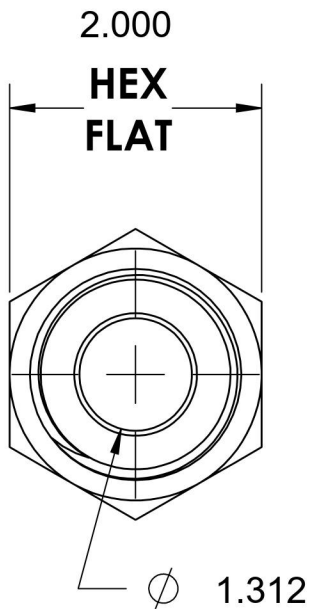

2404-24-24-B

Brass, SAE J514 37° Flare Male Connector, 1-1/2" Male JIC x 1-1/2" Male NPTF 30°

6701 Cochran Road
Solon, Ohio 44139
Phone: (440) 248-1880
Toll Free: 1-888-331-1523

Temperature Rating	Material	Industry Standards	Series
-325°F to 400°F	C360 Brass	SAE J514 , SAE J476	2404-B
Pressure Rating	Finish		Series Description
1300 psi	Natural Finish		SAE J514 37° Flare Male Connector