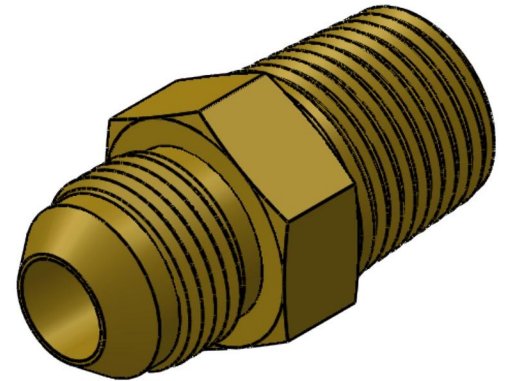

2404-24-24-B

Brass, SAE J514 37° Flare Male Connector, 1-1/2" Male JIC x 1-1/2" Male NPTF 30°

6701 Cochran Road
Solon, Ohio 44139
Phone: (440) 248-1880
Toll Free: 1-888-331-1523

Temperature Rating	Material	Industry Standards	Series
-325°F to 400°F	C360 Brass	SAE J514 , SAE J476	2404-B
Pressure Rating	Finish		Series Description
1300 psi	Natural Finish		SAE J514 37° Flare Male Connector