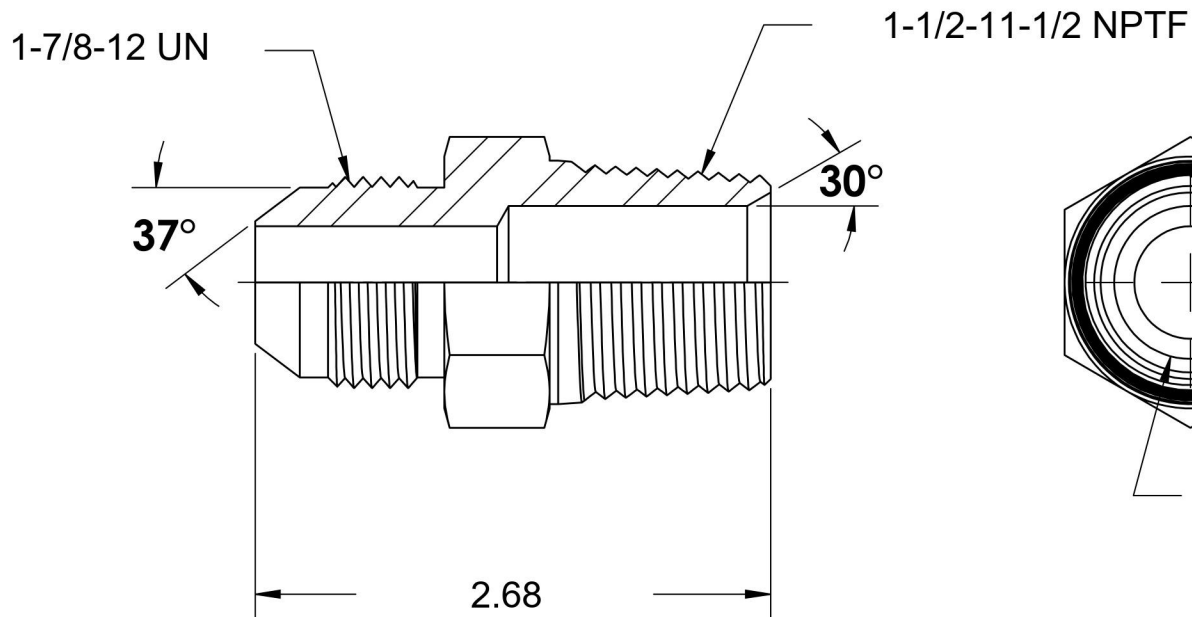

2404-24-24-B

Brass, SAE J514 37° Flare Male Connector, 1-1/2" Male JIC x 1-1/2" Male NPTF 30°

6701 Cochran Road
Solon, Ohio 44139
Phone: (440) 248-1880
Toll Free: 1-888-331-1523

Temperature Rating	Material	Industry Standards	Series
-325°F to 400°F	C360 Brass	SAE J514 , SAE J476	2404-B
Pressure Rating	Finish		Series Description
1300 psi	Natural Finish		SAE J514 37° Flare Male Connector