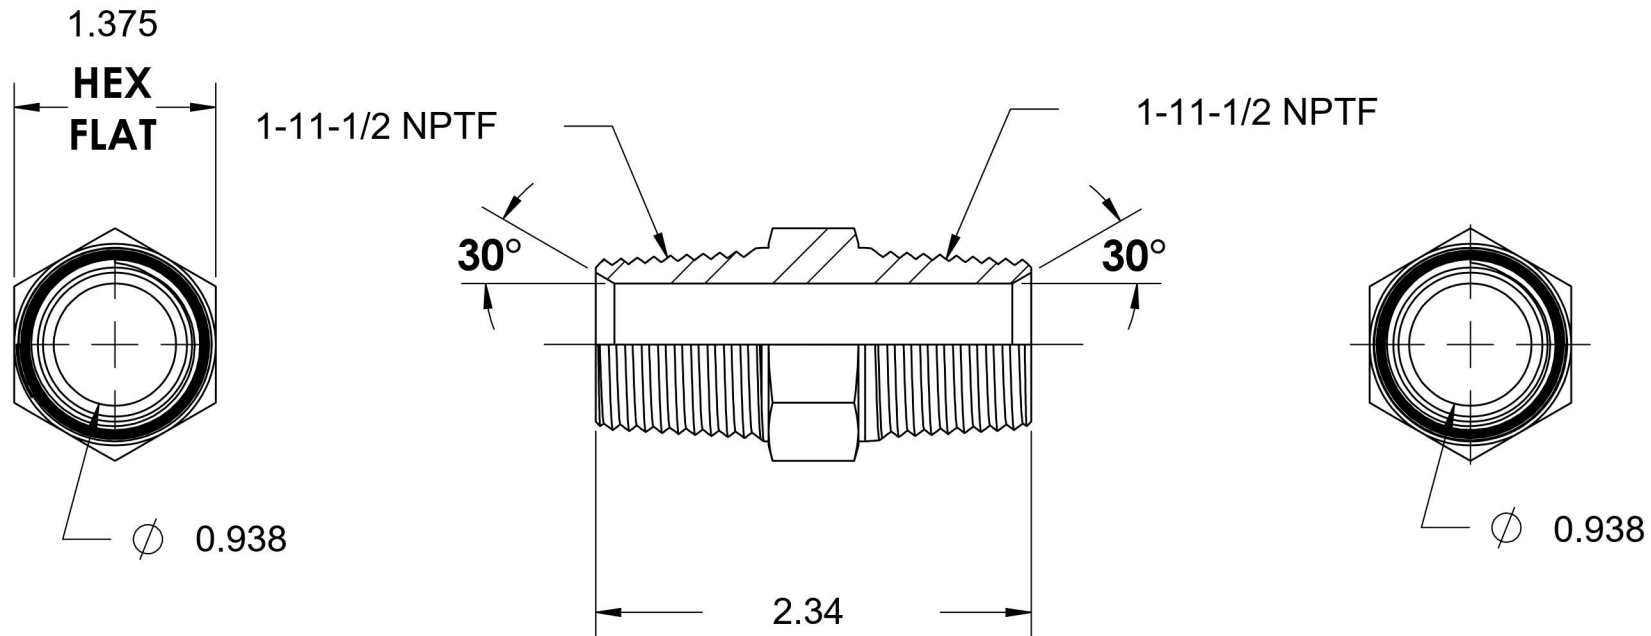

5404-16-16-SS

Stainless Steel, SAE J514 Pipe Nipple, 1" Male NPTF 30° x 1" Male NPTF 30°

6701 Cochran Road
Solon, Ohio 44139
Phone: (440) 248-1880
Toll Free: 1-888-331-1523

Temperature Rating	Material	Industry Standards	Series
-425°F to 1200°F	316/316L Stainless Steel	SAE J514 , SAE J476	5404-SS
Pressure Rating	Finish		Series Description
5400 psi	Passivated		SAE J514 Pipe Nipple