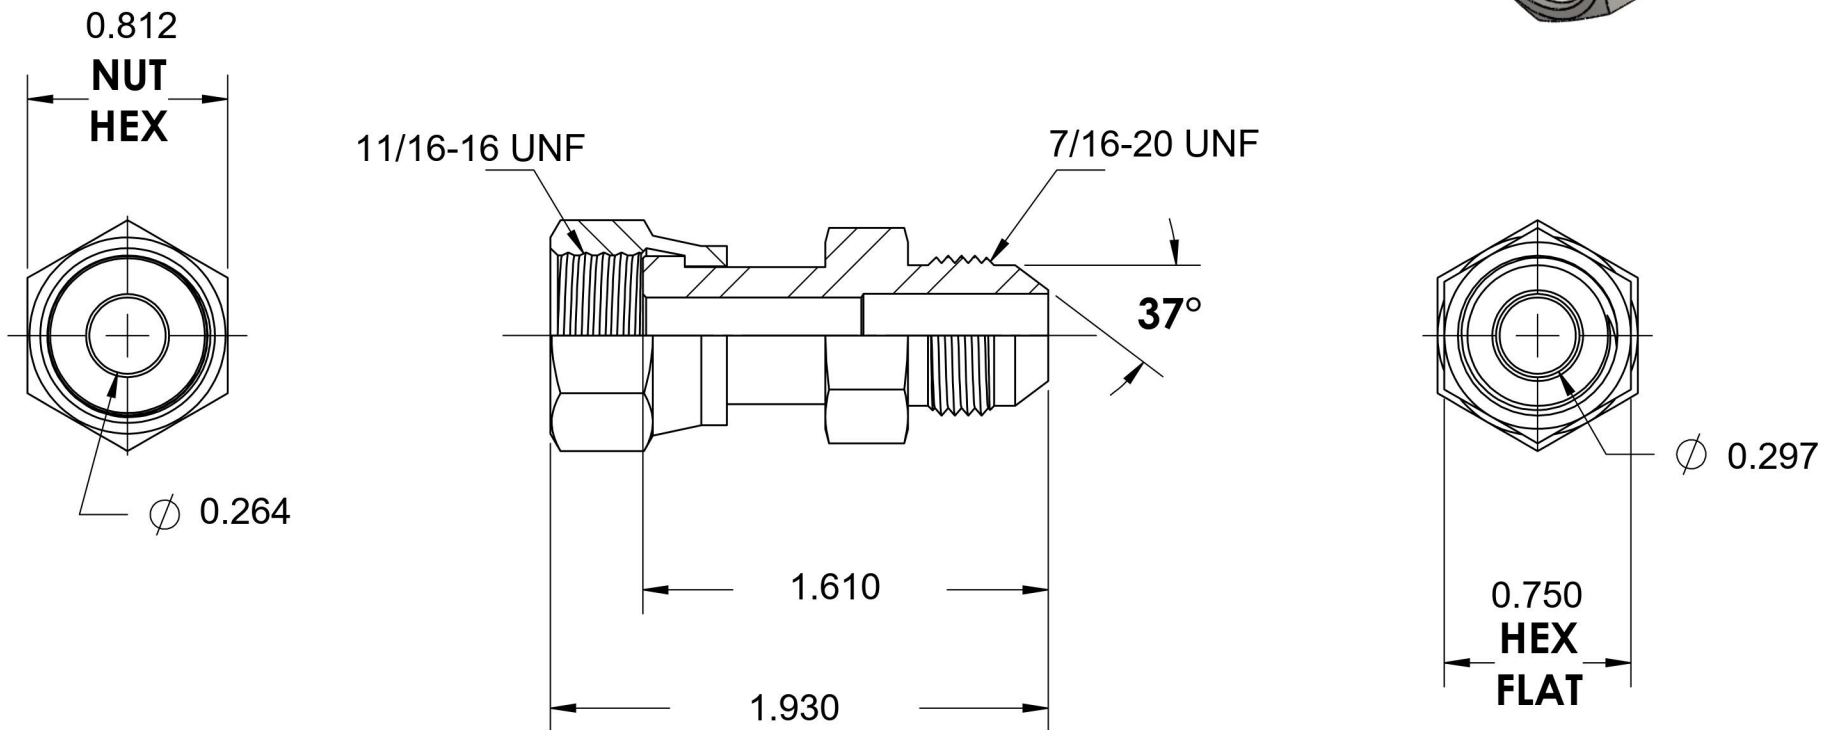

# FS6504-06-06

Steel, SAE J1453 O-Ring Face Seal Swivel Adapter, 3/8" Female ORFS Swivel x 1/4" Male JIC

6701 Cochran Road  
Solon, Ohio 44139  
Phone: (440) 248-1880  
Toll Free: 1-888-331-1523

<b>Temperature Rating</b>	<b>Material</b>	<b>Industry Standards</b>	<b>Series</b>
-65°F to 500°F	C1045/12L14 Steel	SAE J1453, SAE J514 ASTM B633	FS6504
<b>Pressure Rating</b>	<b>Finish</b>		<b>Series Description</b>
6000 psi	Trivalent Zinc		SAE J1453 O-Ring Face Seal Swivel Adapter