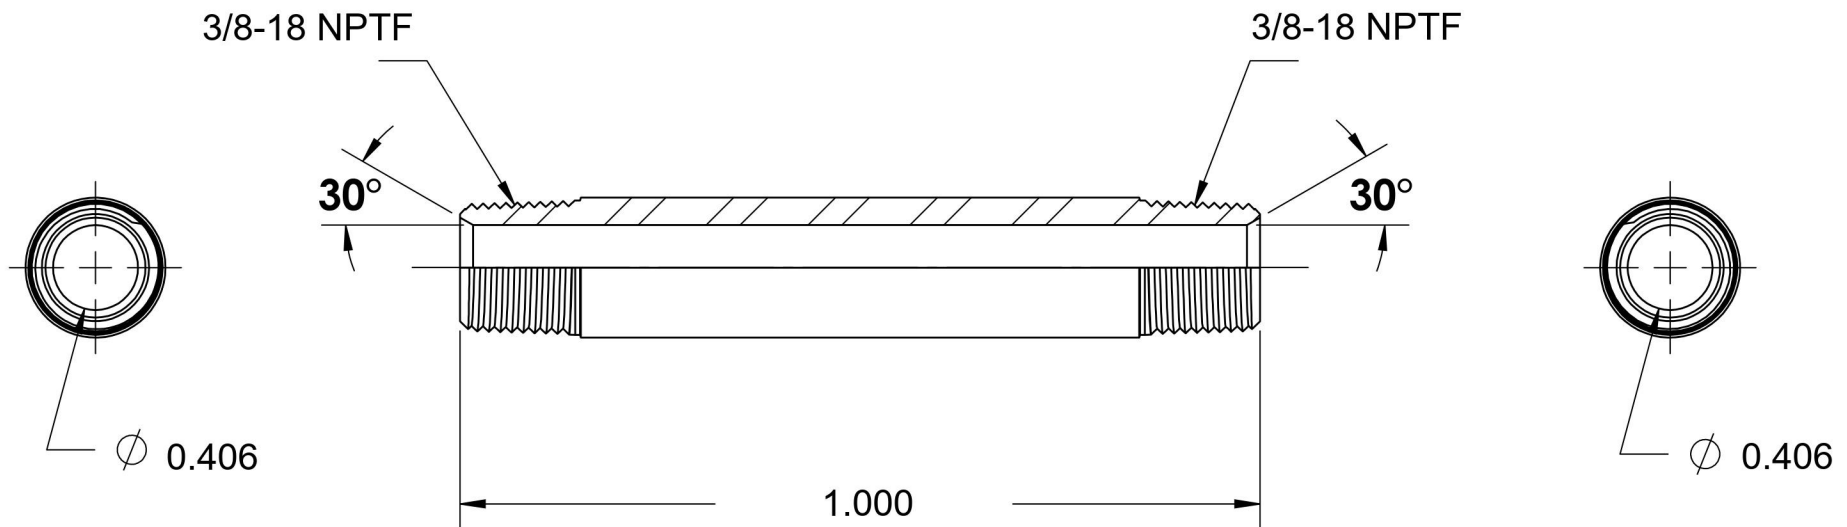

# 5404-N-06X1.000

Steel, SAE J514 Pipe Long Nipple, 3/8" Male NPTF 30° x 3/8" Male NPTF 30°

6701 Cochran Road  
Solon, Ohio 44139  
Phone: (440) 248-1880  
Toll Free: 1-888-331-1523

<b>Temperature Rating</b>	<b>Material</b>	<b>Industry Standards</b>	<b>Series</b>
-65°F to 500°F	C1045/12L14 Steel	SAE J514, SAE J476 ASTM B633	5404-N
<b>Pressure Rating</b>	<b>Finish</b>		<b>Series Description</b>
6000 psi	Trivalent Zinc		SAE J514 Pipe Long Nipple