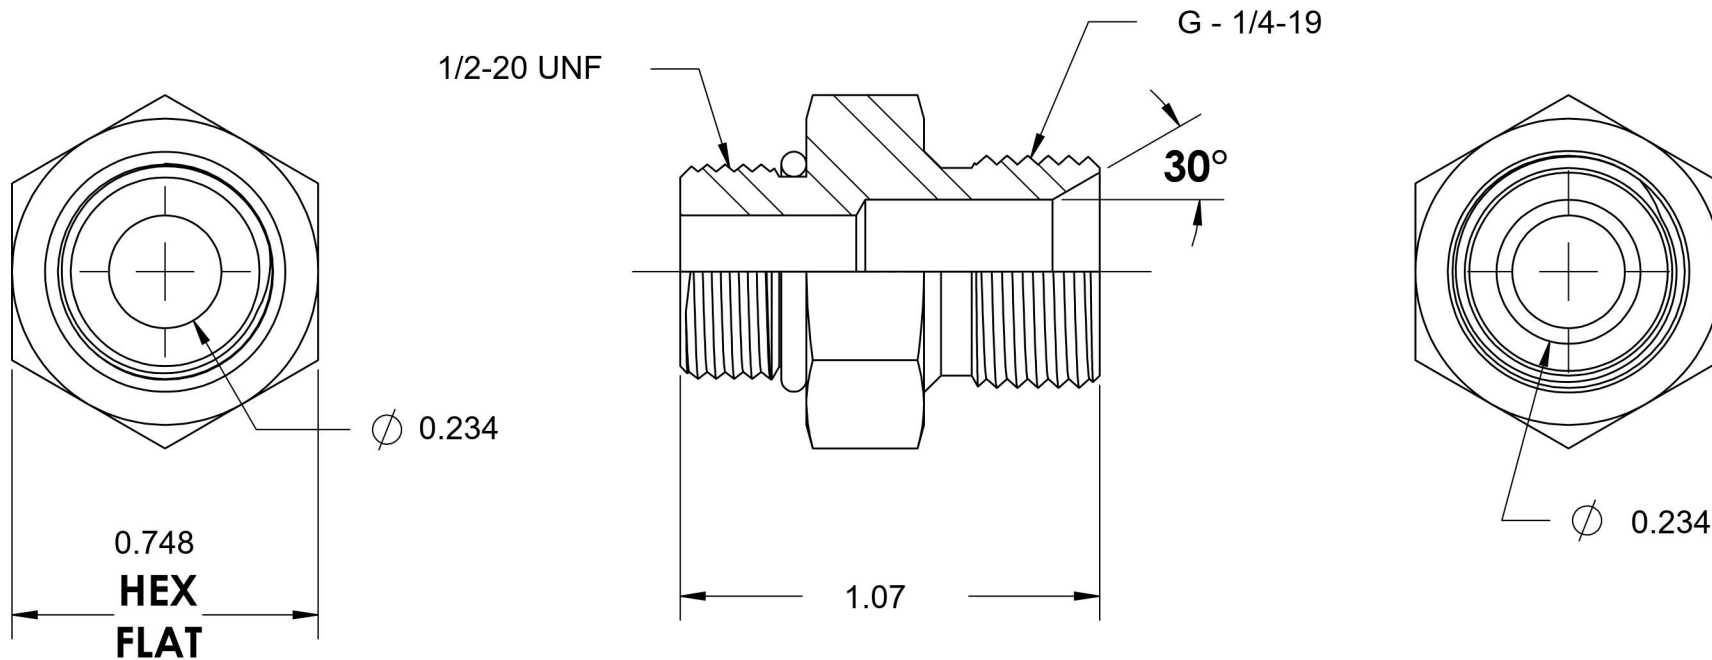

7062-05-04-SS

Stainless Steel, SAE J1926 O-Ring Boss Male BSPP Port/Line Adapter, 1/2-20 Male ORB x 1/4-19 Male BSPP 60° Line/Port

6701 Cochran Road
Solon, Ohio 44139
Phone: (440) 248-1880
Toll Free: 1-888-331-1523

Temperature Rating	Material	Industry Standards	Series
-40°F to 250°F	316/316L Stainless Steel	SAE J1926, ISO 1179	7062-SS
Pressure Rating	Finish	ISO 8434-6	Series Description
5100 psi	Passivated		SAE J1926 O-Ring Boss Male BSPP Port/Line Adapter